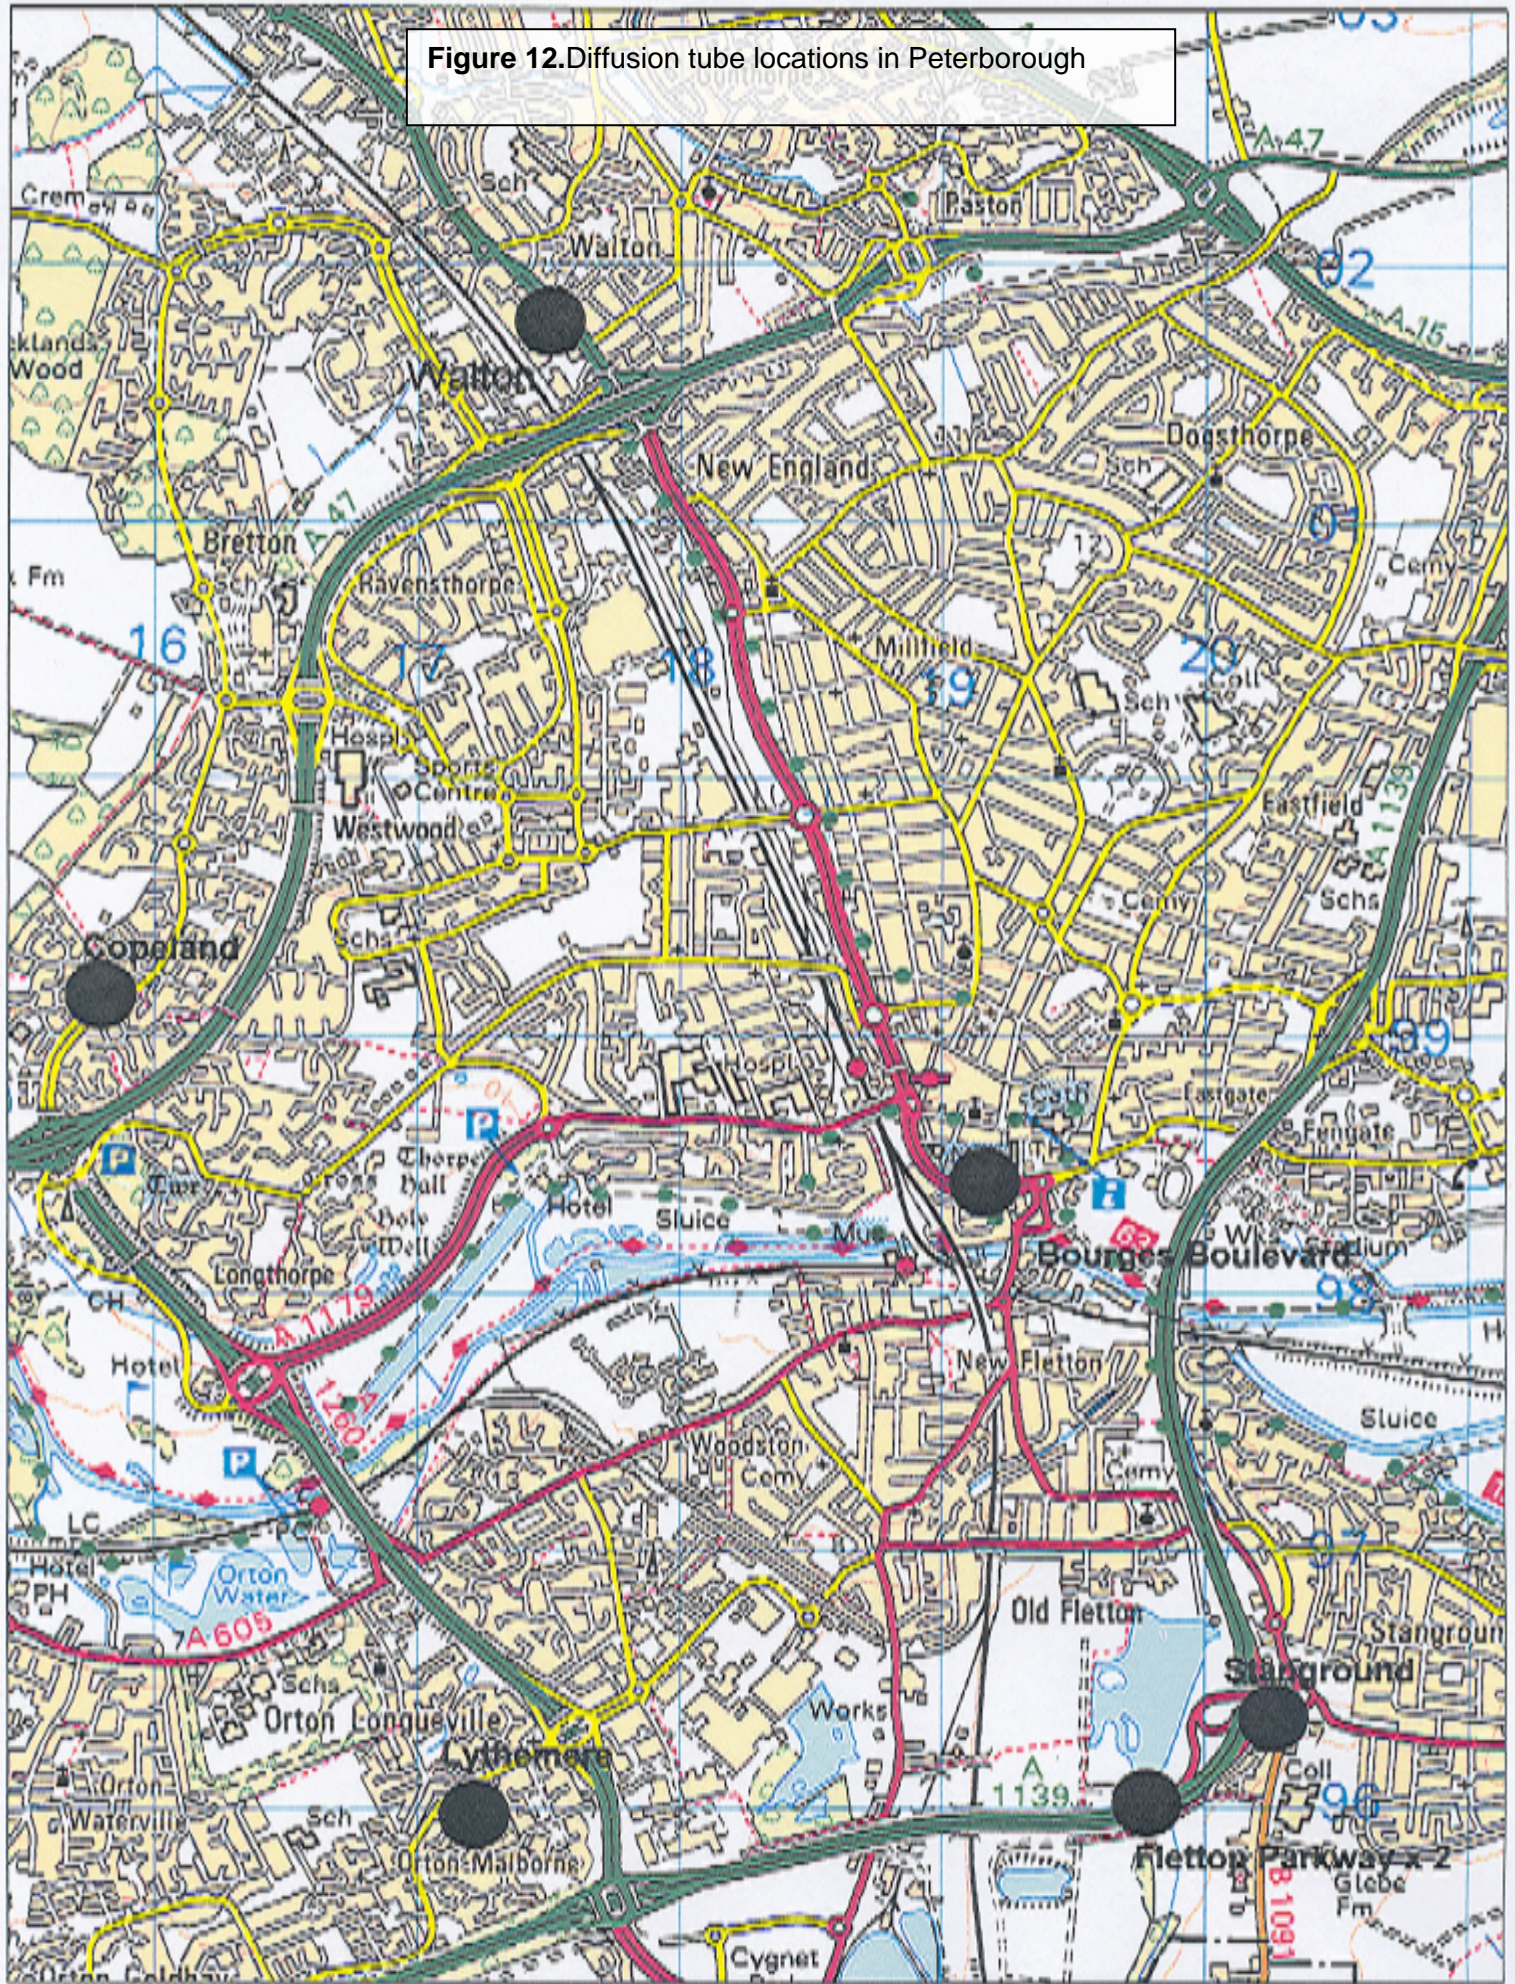

Figure 12. Diffusion tube locations in Peterborough

Title NO2 Diffusion Tube Locations (Peterborough)

Department Environmental Health

Drg. No.

PCC GIS

Scale 1:30000

Date 10th May 2004

Name DB

This map is reproduced from or based upon Ordnance Survey material with the permission of Ordnance Survey on behalf of the Controller of Her Majesty's Stationery Office. © Crown copyright. Unauthorised reproduction infringes Crown copyright and may lead to prosecution or civil proceedings. Peterborough City Council, L.A. 07/06/04 2004