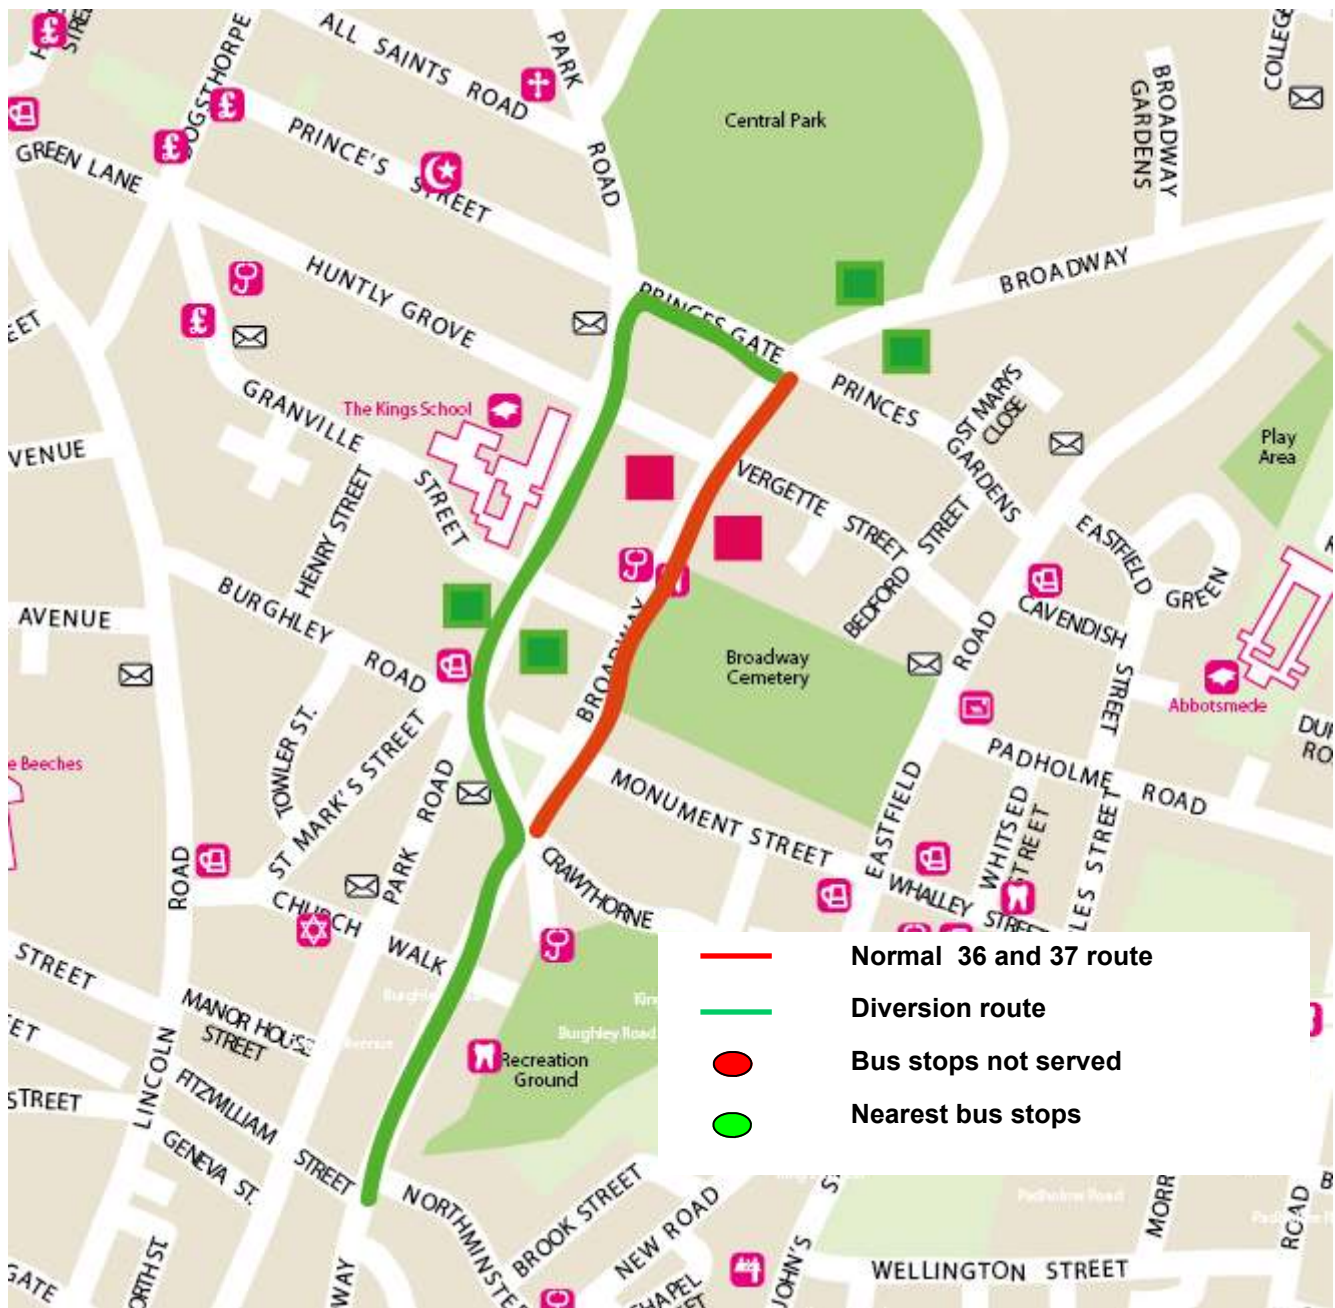

IMPORTANT NOTICE

Buses on services 36 and 37 will be unable to use Broadway due to road works on 28 October 2011 until 1 November 2011.

The bus stops near to Broadway Mansions will not be in use.

Passengers need to walk to the stops near to the Kings School and near Central Park for the 36 and 37 bus service.

The map above shows the bus stops affected and the diversion route.

For further information please contact the Passenger Transport Team on 01733 747474 or email buses@peterborough.gov.uk

Peterborough City Council would like to apologise for any inconvenience caused.