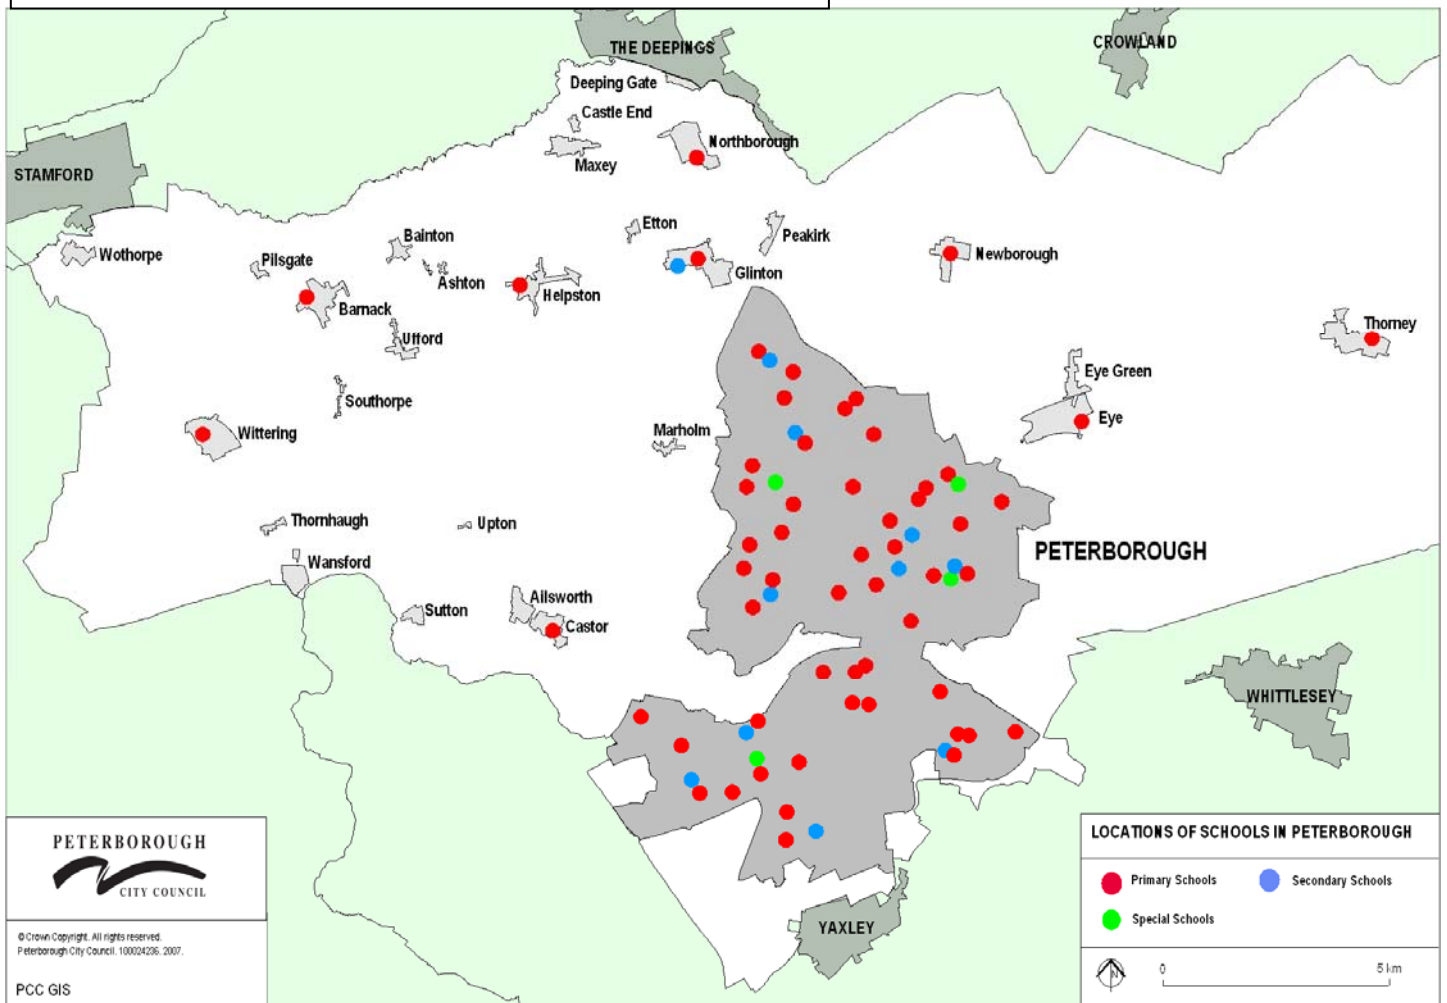

## Appendix 1 – Location of schools in Peterborough

### Infant, Junior and Primary Schools

Abbotsmede Primary School  
 All Saints CE (VA) Junior School  
 Barnack CE Primary School  
 The Beeches Primary School\*  
 Bishop Creighton Primary School  
 Braybrook Primary School  
 Brewster Avenue Infant School  
 Castor VC Primary School  
 Discovery Primary School\*  
 Dogsthorpe Infant School\*  
 Dogsthorpe Junior School\*  
 The Duke of Bedford Primary School  
 Eye VC Primary School\*  
 Eyescroft Primary School  
 Fulbridge School  
 Gladstone Primary School  
 Gunthorpe Primary School  
 Hampton Hargate Primary School  
 Hampton Vale Primary School  
 Heritage Park Primary School  
 Highlees Primary School  
 John Clare Primary School  
 Leighton Primary School  
 Longthorpe Primary School  
 Matley Primary School  
 Middleton Primary School  
 Nene Valley Primary School  
 Newark Hill Primary School\*  
 Newborough VC Primary School

Northborough Primary School  
 Norwood Primary School\*  
 Oakdale Primary School  
 Old Fletton Primary School\*  
 Orton Wistow Foundation Primary School  
 Parnwell Primary School  
 Paston Ridings Primary School\*  
 Peakirk cum Glinton C of E (VA) Primary School  
 Queen's Drive Infant School\*  
 Ravensthorpe Primary School  
 Sacred Heart RC (VA) Primary School  
 Southfields Infant School  
 Southfields Junior School  
 St Augustine's C of E (VA) Junior School  
 St Botolph's VC Primary School  
 St John's Church (VA) Primary School  
 St Thomas More RC (VA) Primary School  
 Stangground St John's (VC) Primary School  
 Thorpe Primary School  
 Watergall Primary School  
 Welbourne Primary School  
 Welland Primary School  
 Werrington Primary School\*  
 West Town Primary School  
 William Law CE (VA) Primary School  
 Winyates Primary School  
 Wittering Primary School  
 Woodston Primary School