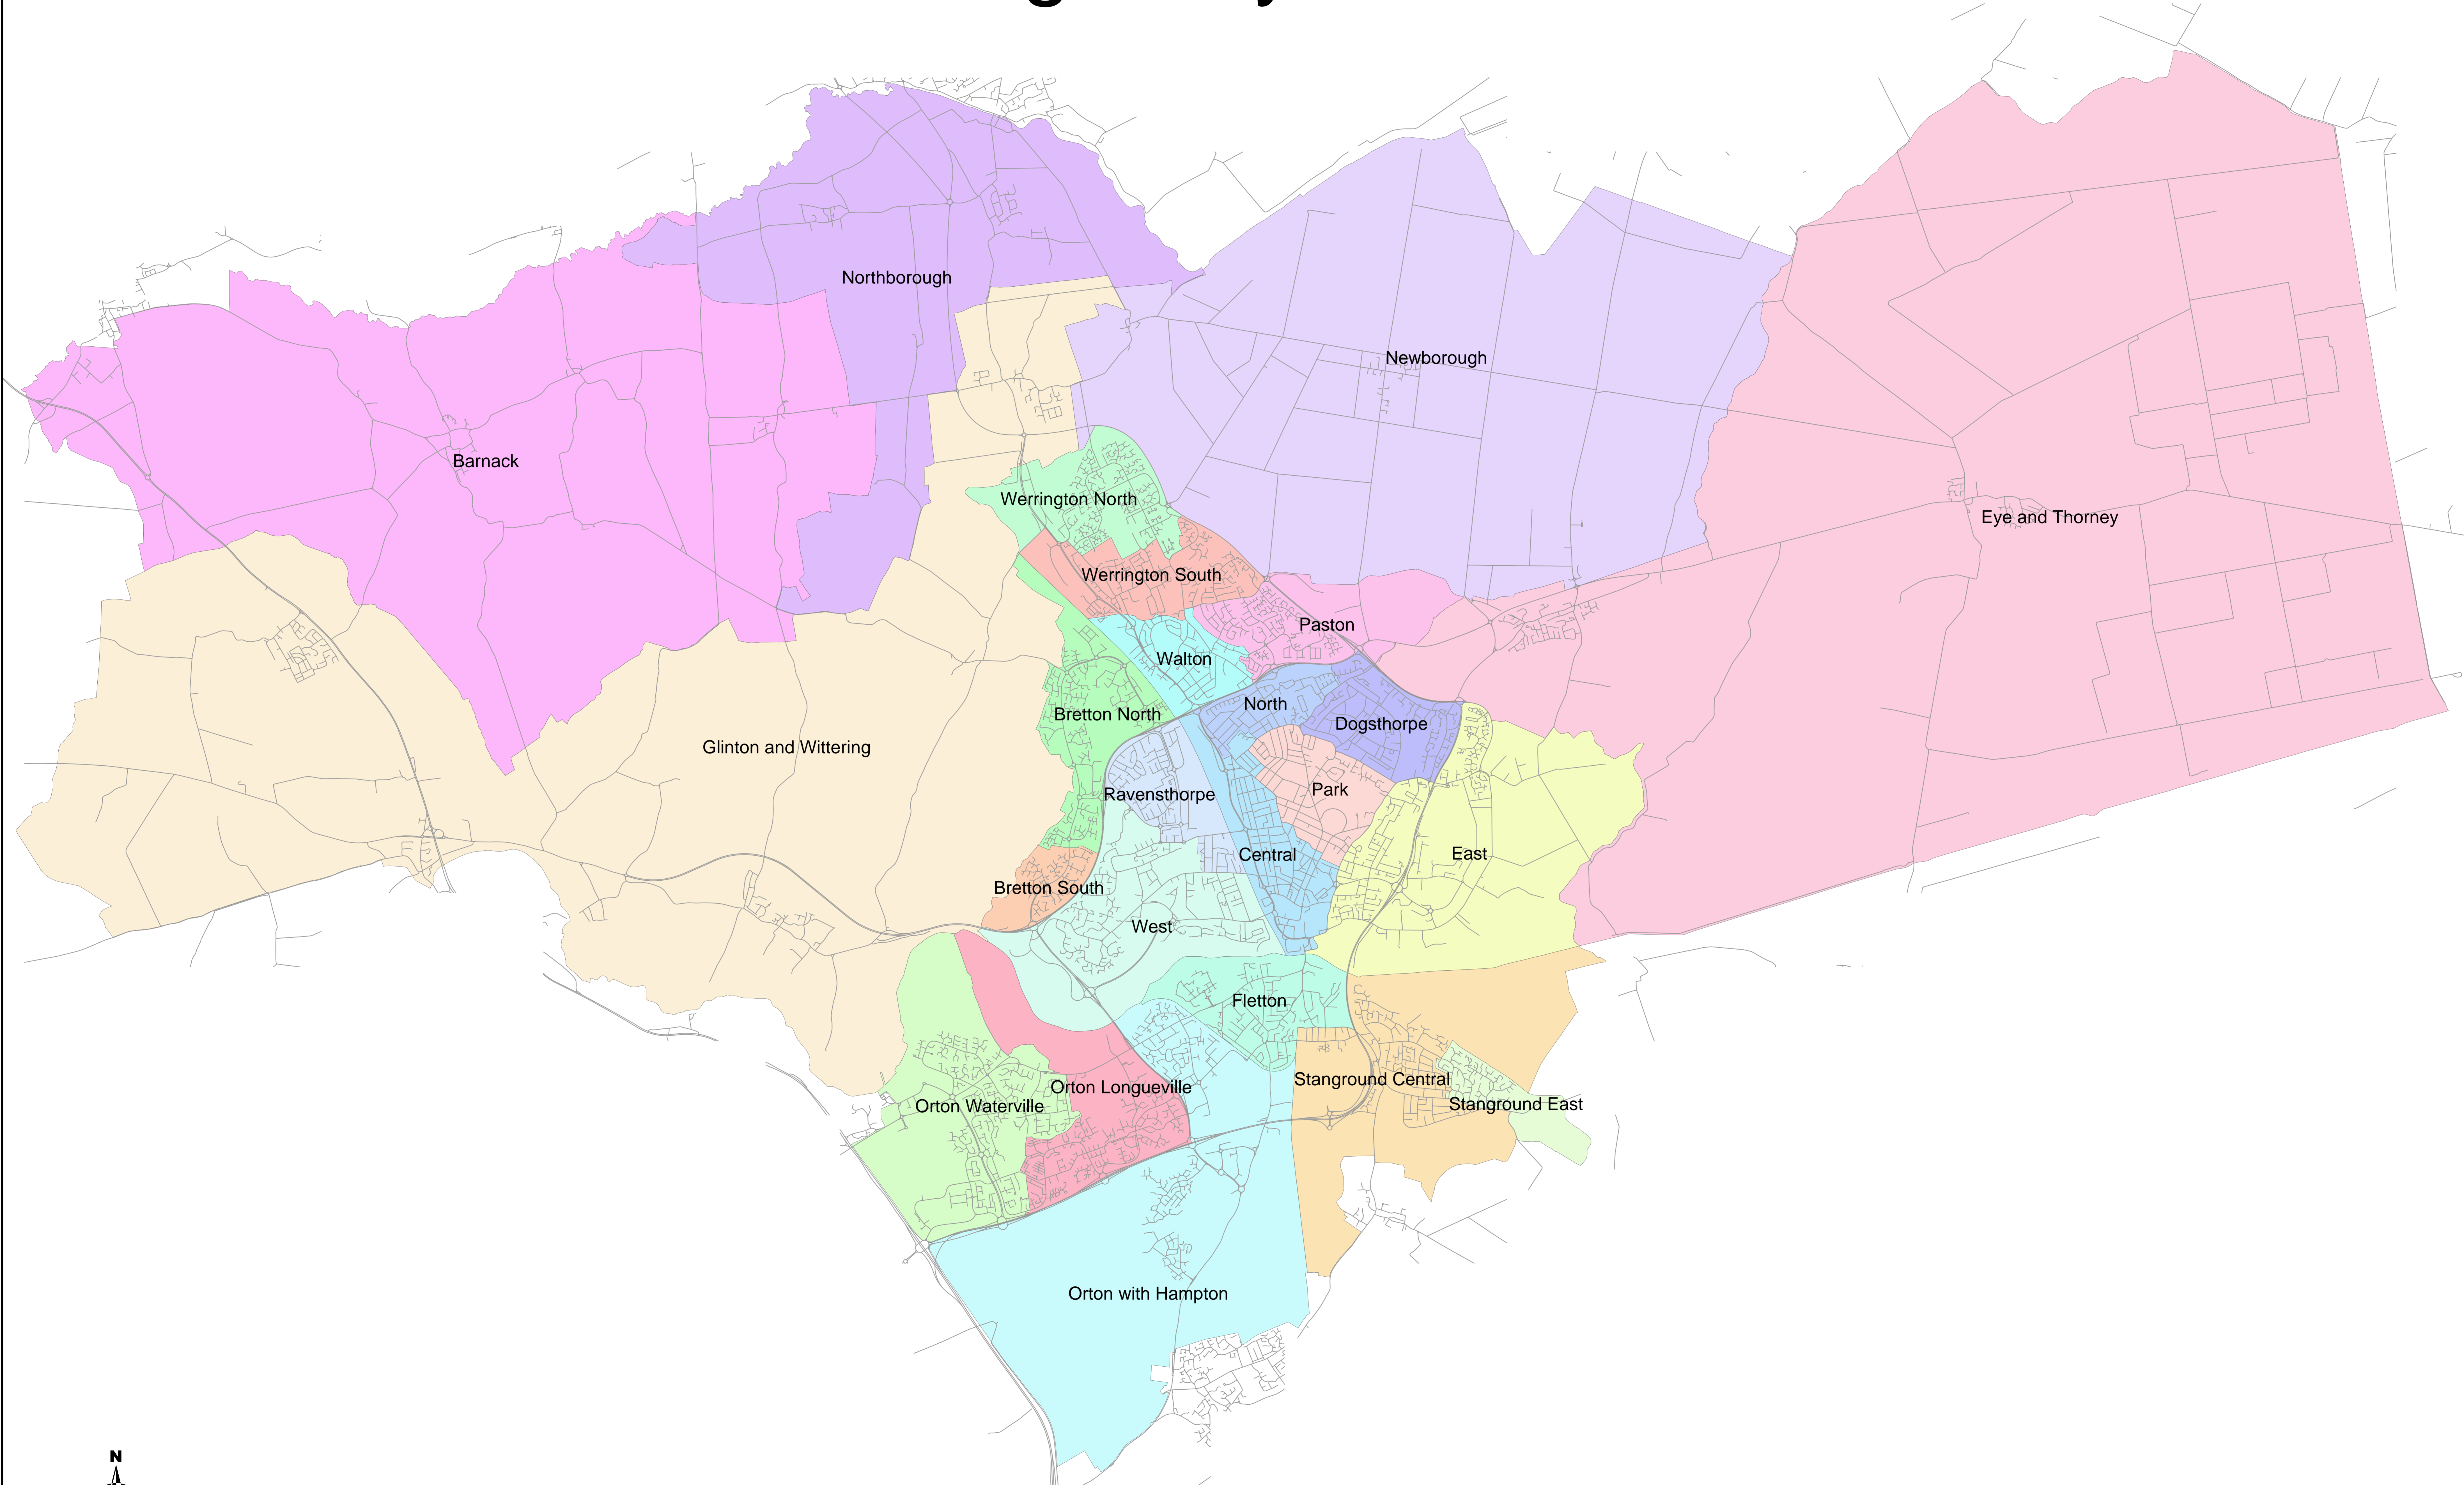

Peterborough City Council Wards