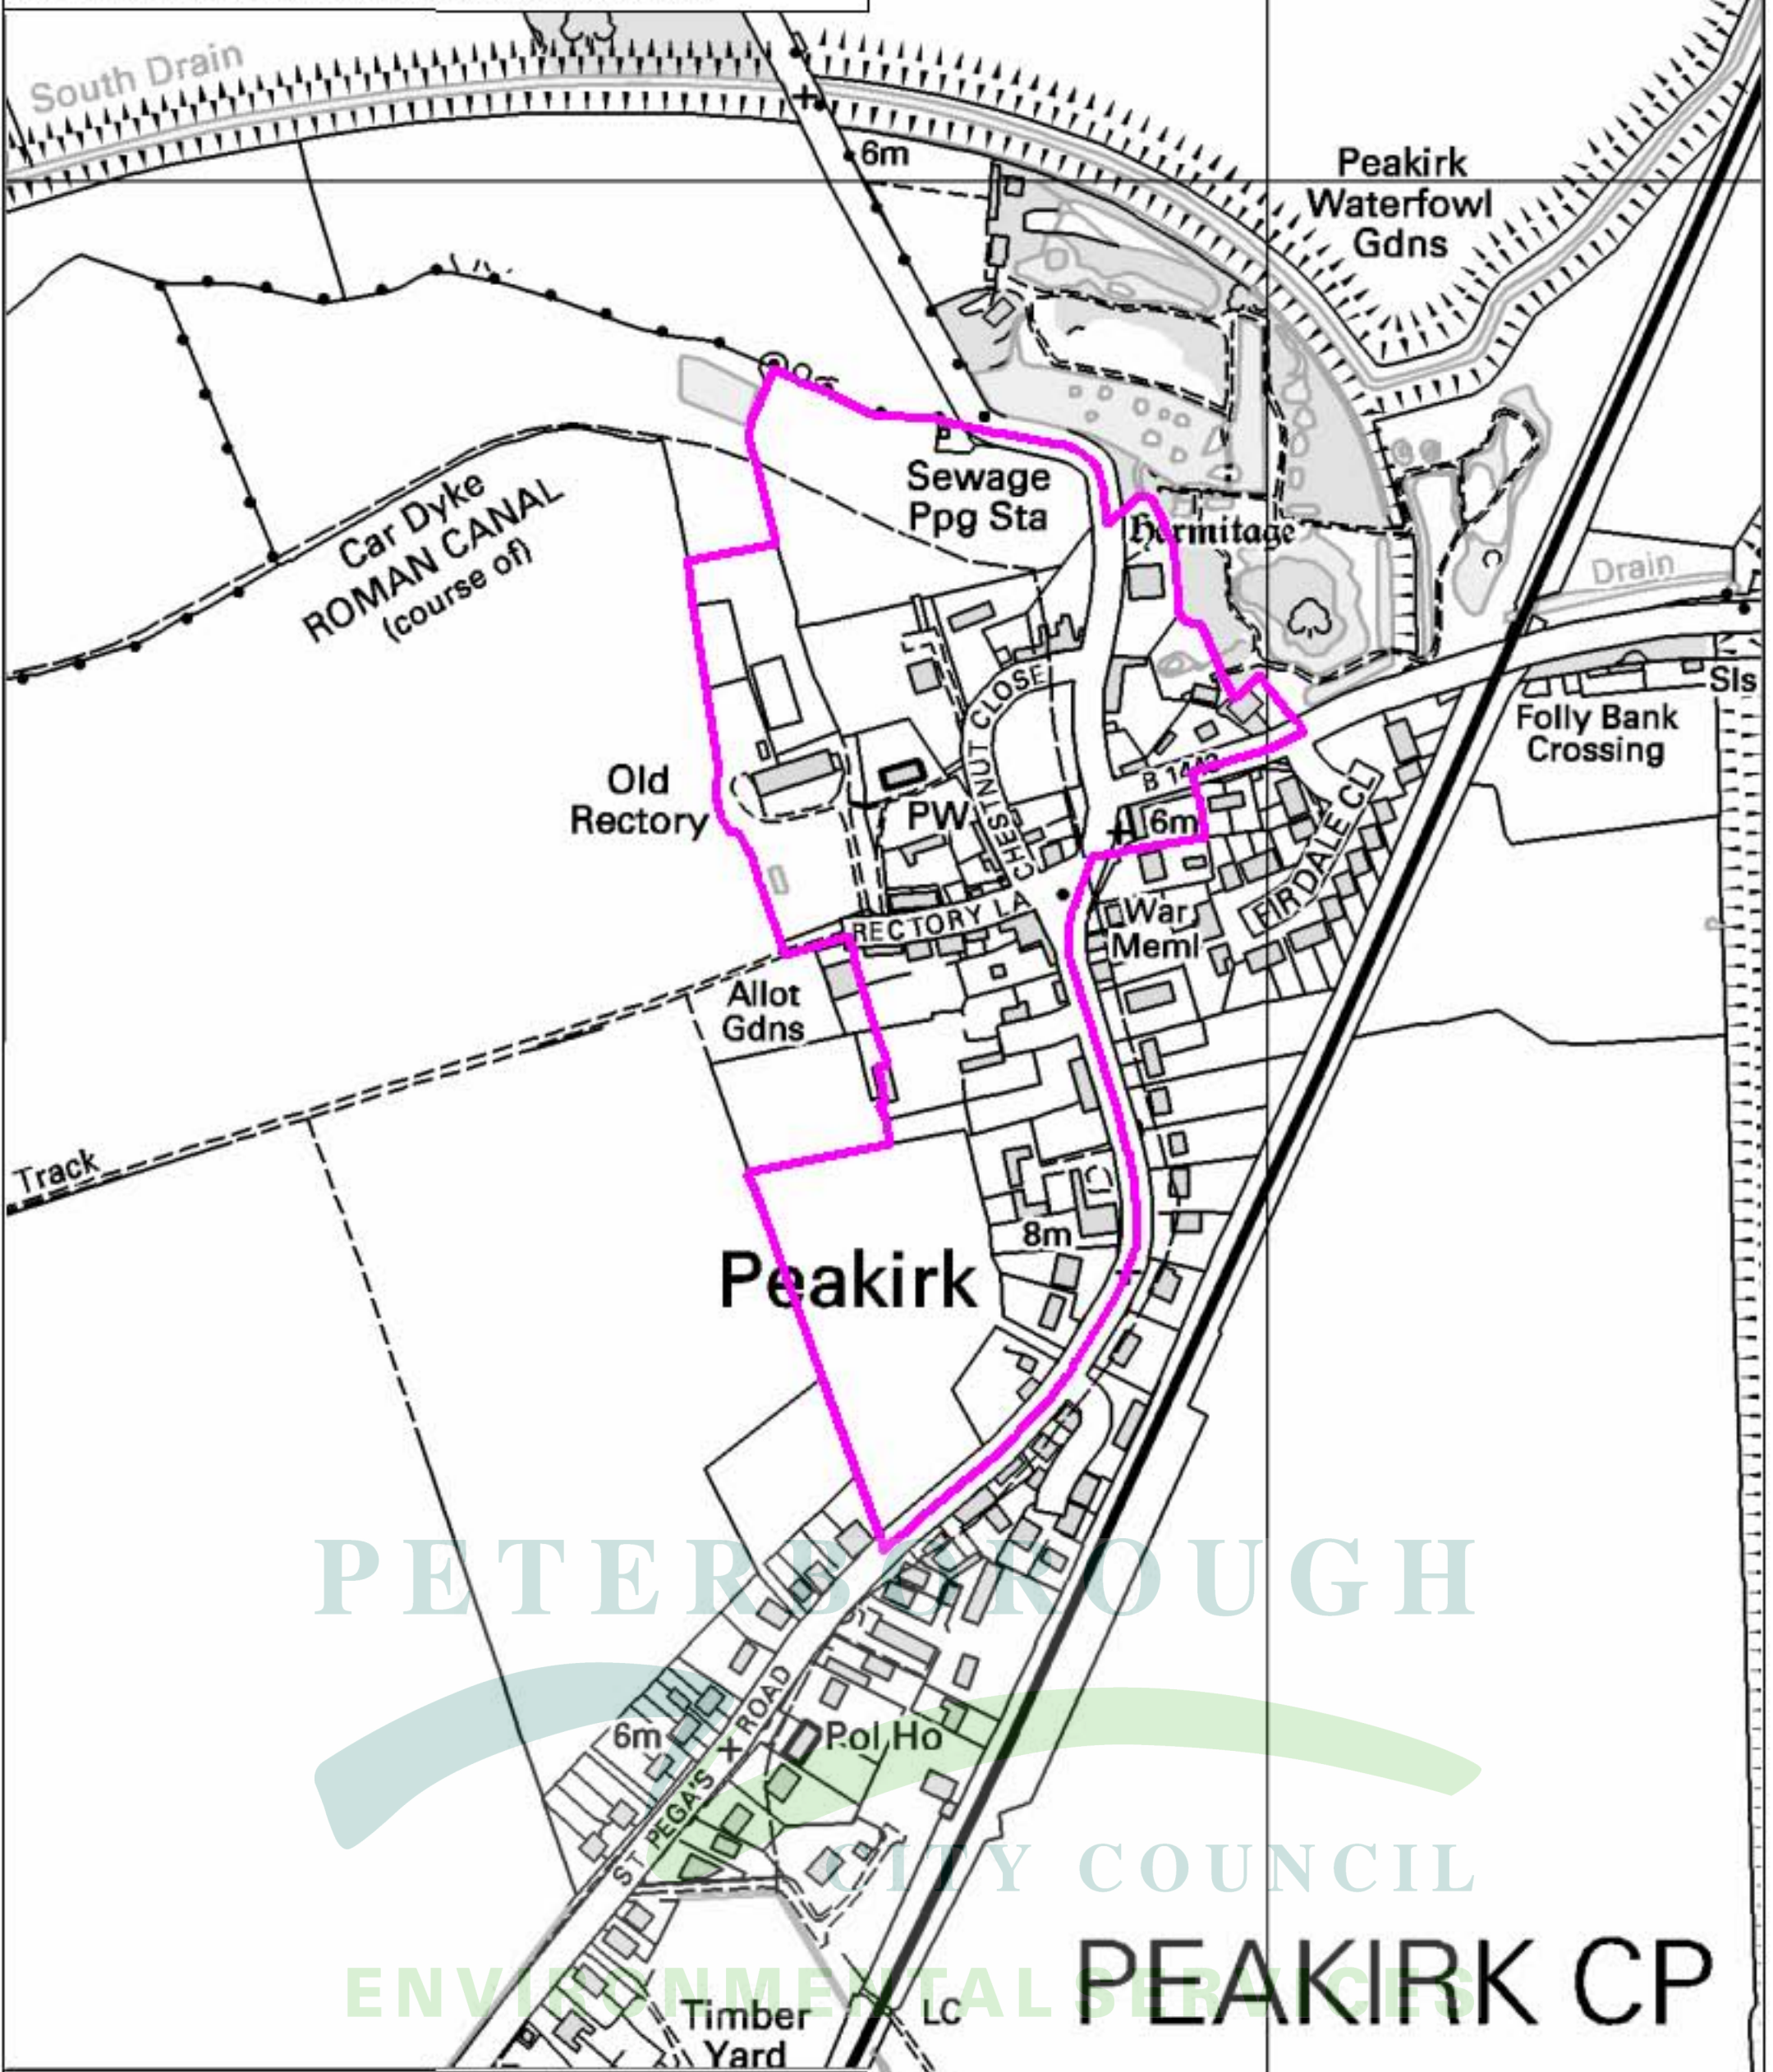

This map is reproduced from or based upon Ordnance Survey material with the permission of Ordnance Survey on behalf of the Controller of Her Majesty's Stationery Office
© Crown copyright. Unauthorised reproduction infringes Crown copyright and may lead to prosecution or civil proceedings. Peterborough City Council. 100024238.2008.

PETERBOROUGH

CITY COUNCIL

ENVIRONMENTAL SERVICES

PEAKIRK CP

PEAKIRK

CONSERVATION AREA
PETERBOROUGH UNITARY AUTHORITY

Conservation Area

Scale 1:5000