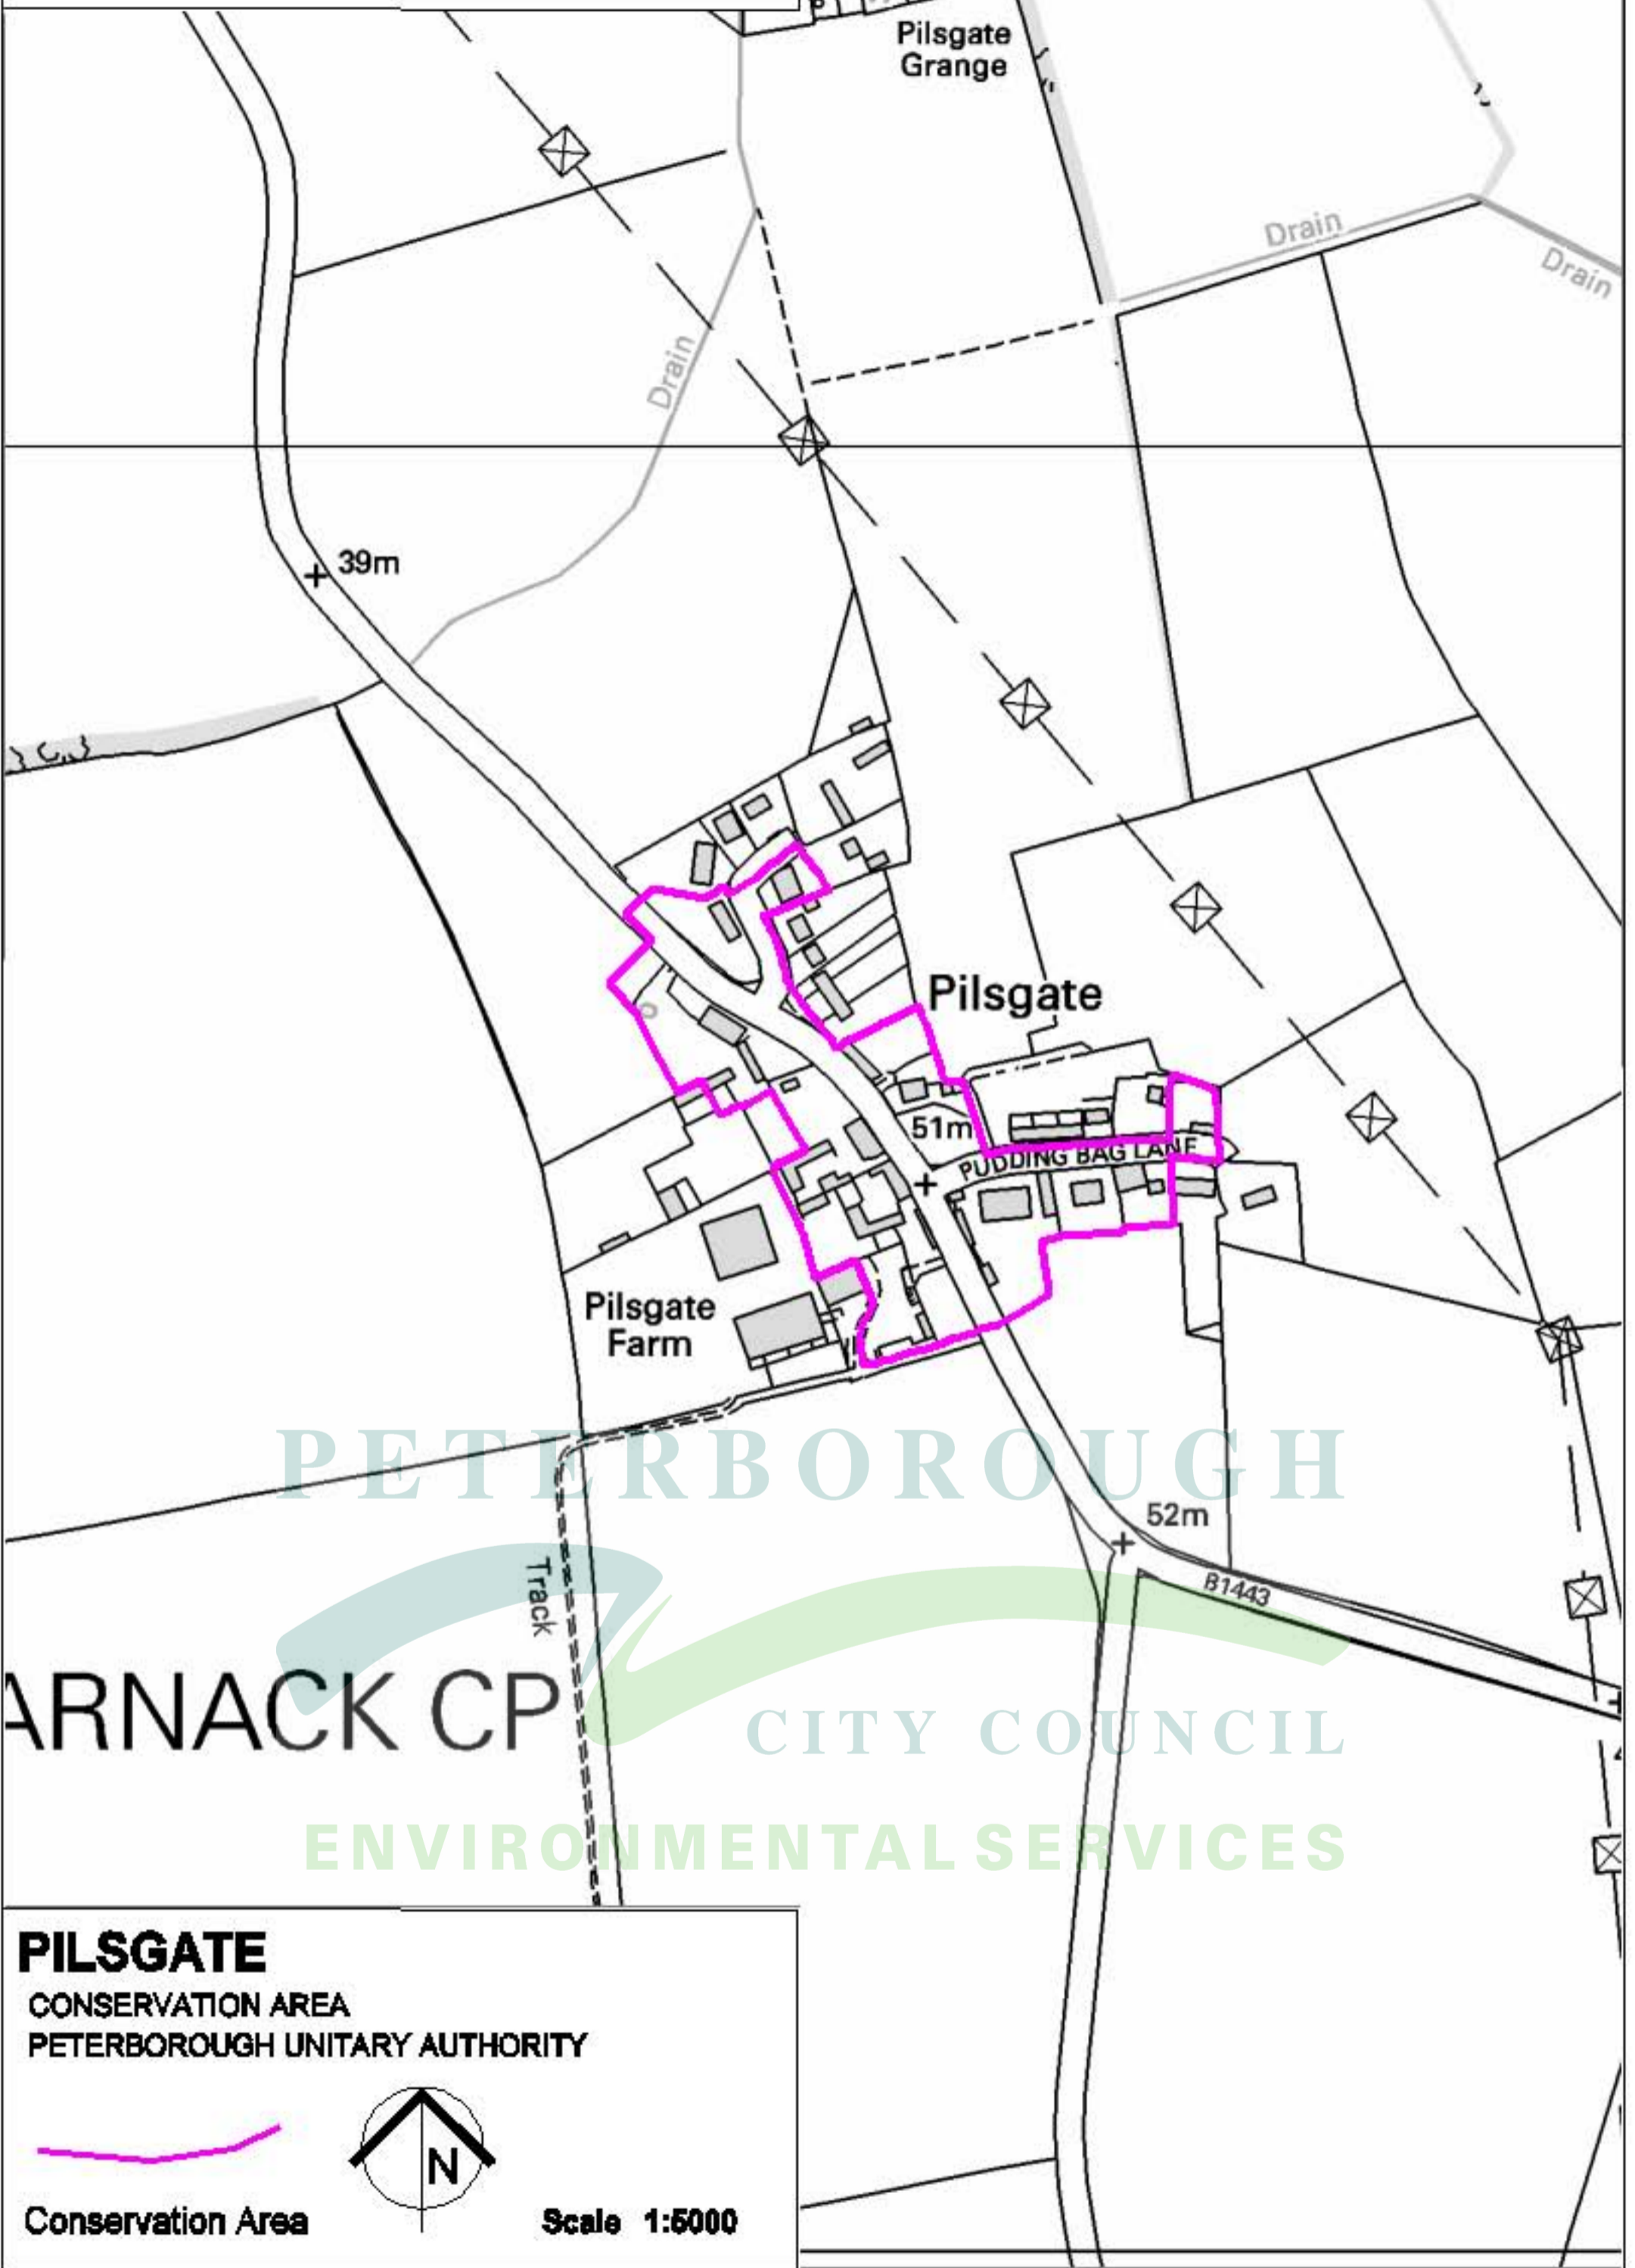

This map is reproduced from or based upon Ordnance Survey material with the permission of Ordnance Survey on behalf of the Controller of Her Majesty's Stationery Office
© Crown copyright. Unauthorised reproduction infringes Crown copyright and may lead to prosecution or civil proceedings. Peterborough City Council. 100024236.2008.

PILSGATE
CONSERVATION AREA
PETERBOROUGH UNITARY AUTHORITY

Conservation Area

Scale 1:5000