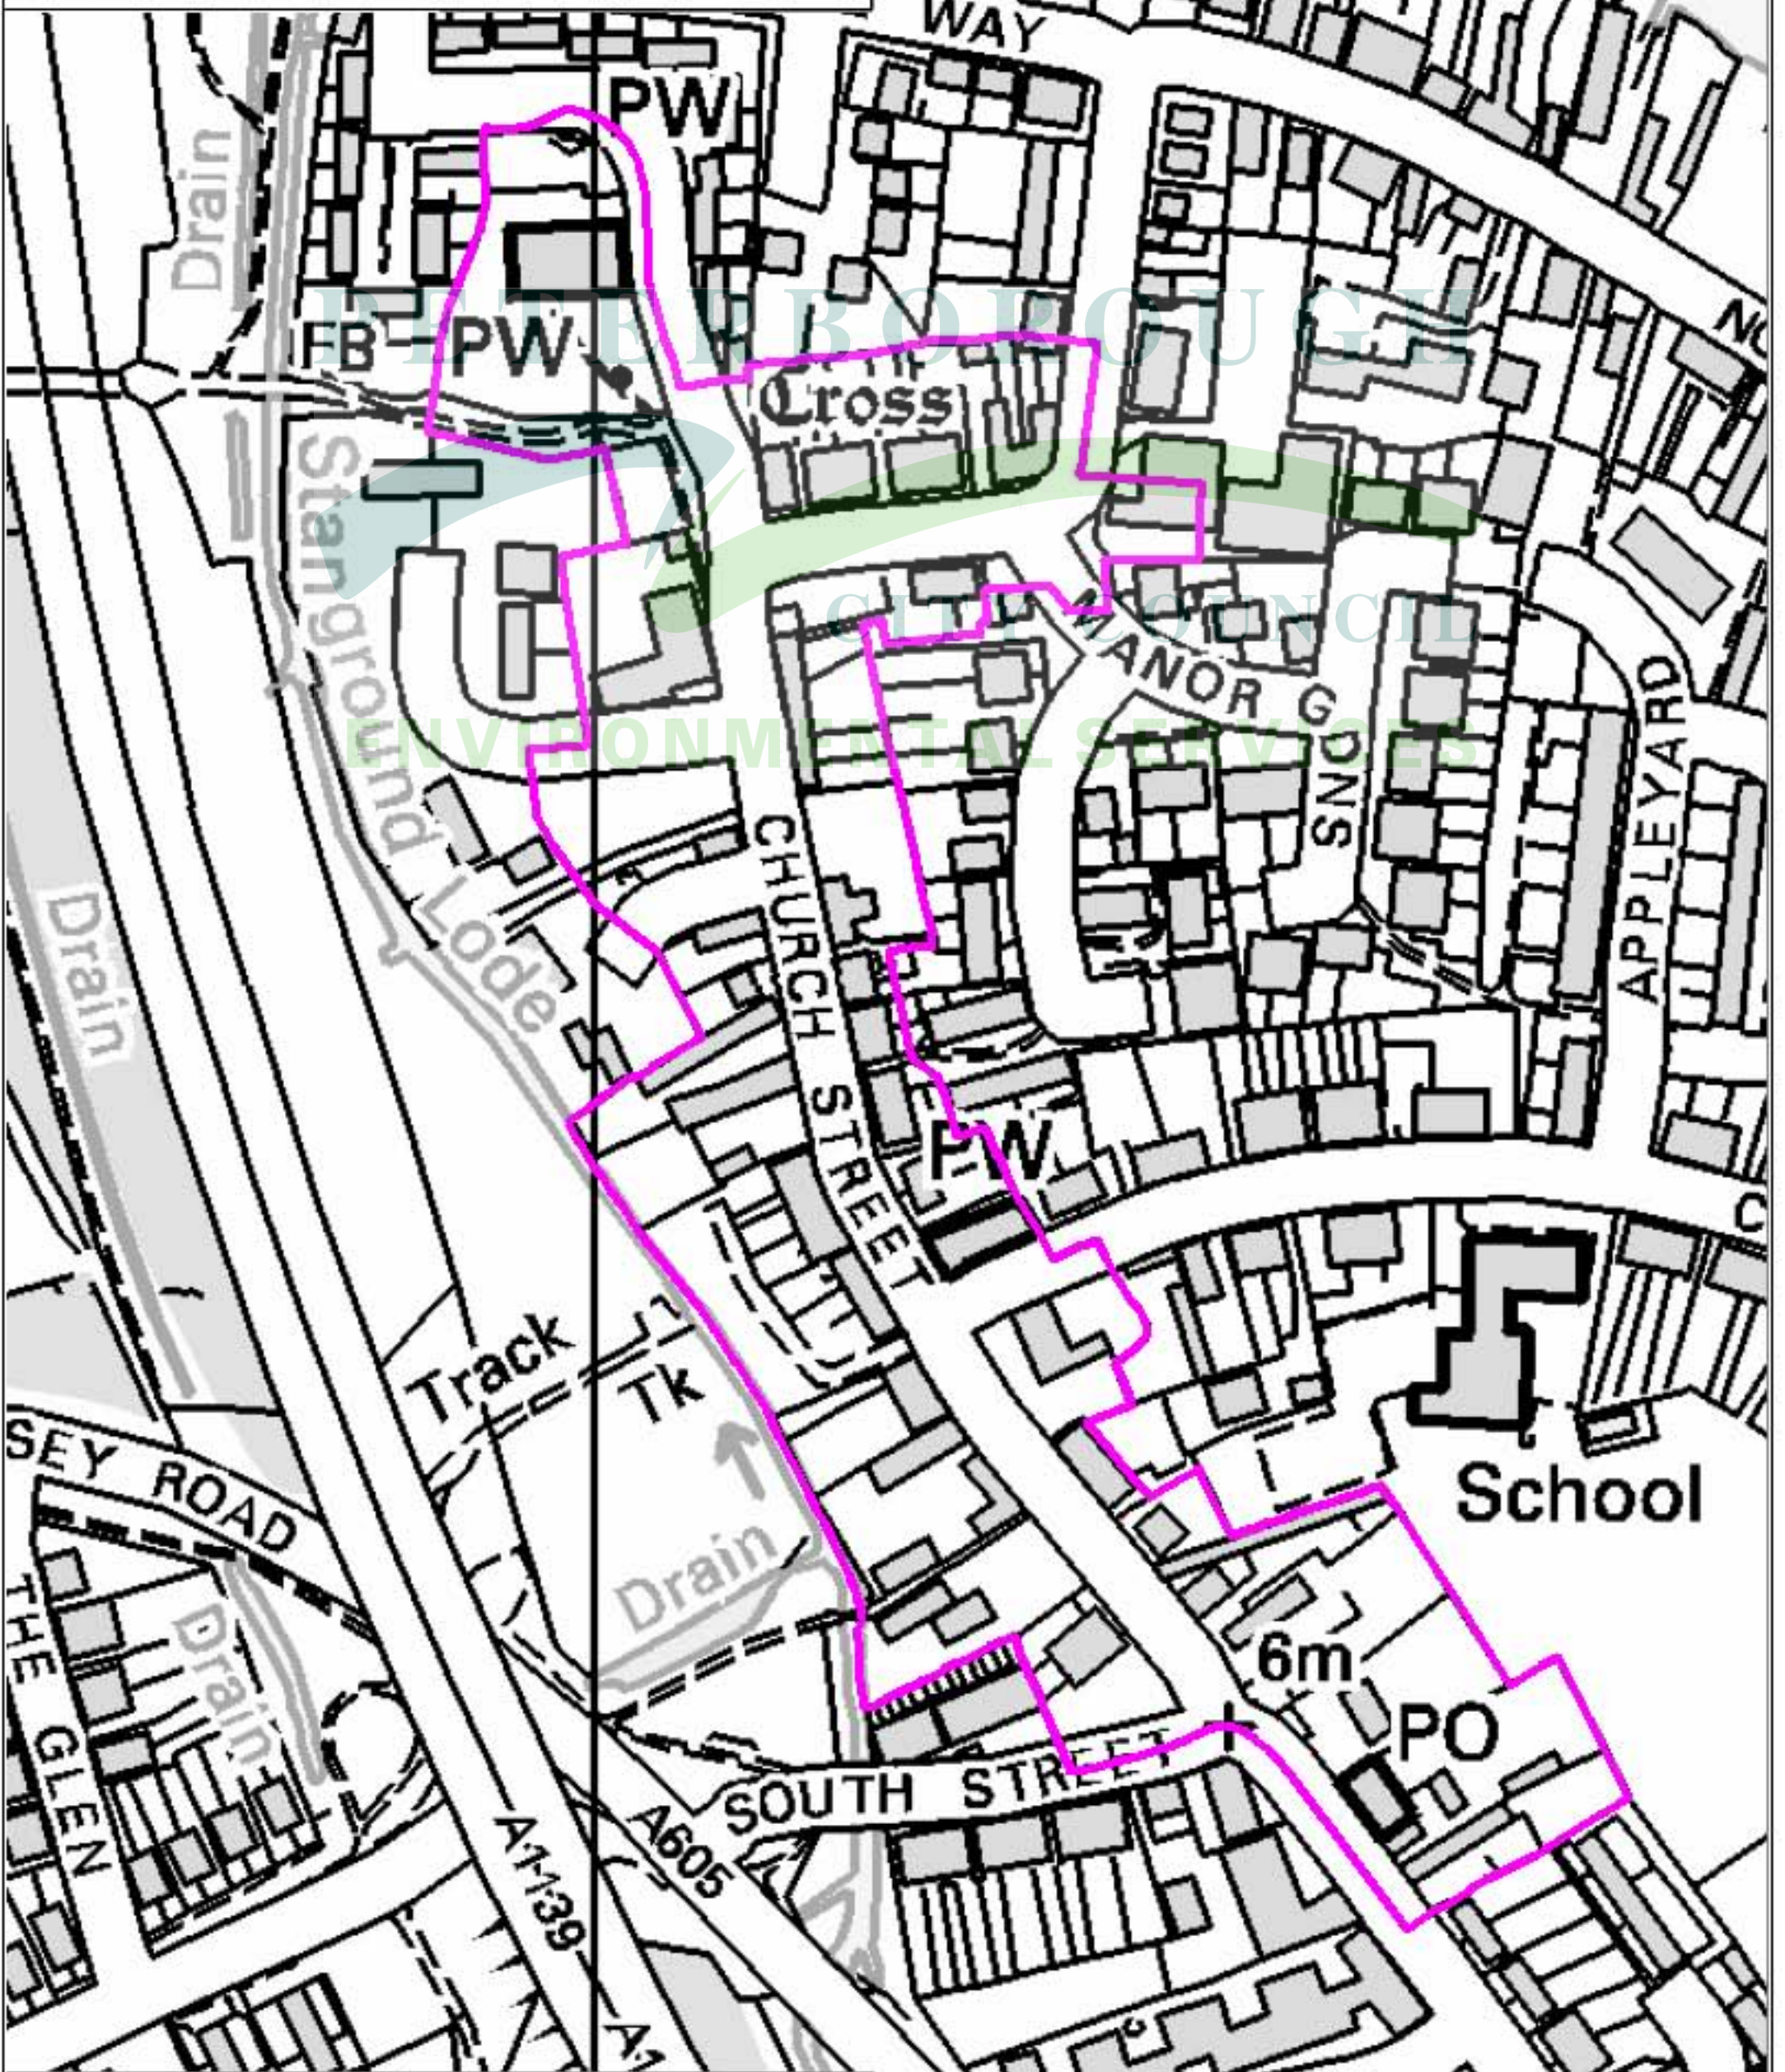

This map is reproduced from or based upon Ordnance Survey material with the permission of Ordnance Survey on behalf of the Controller of Her Majesty's Stationery Office © Crown copyright. Unauthorized reproduction infringes Crown copyright and may lead to prosecution or civil proceedings. Peterborough City Council. 100024236.2006.

STANGROUND

CONSERVATION AREA
PETERBOROUGH UNITARY AUTHORITY

Conservation Area

Scale 1:2500