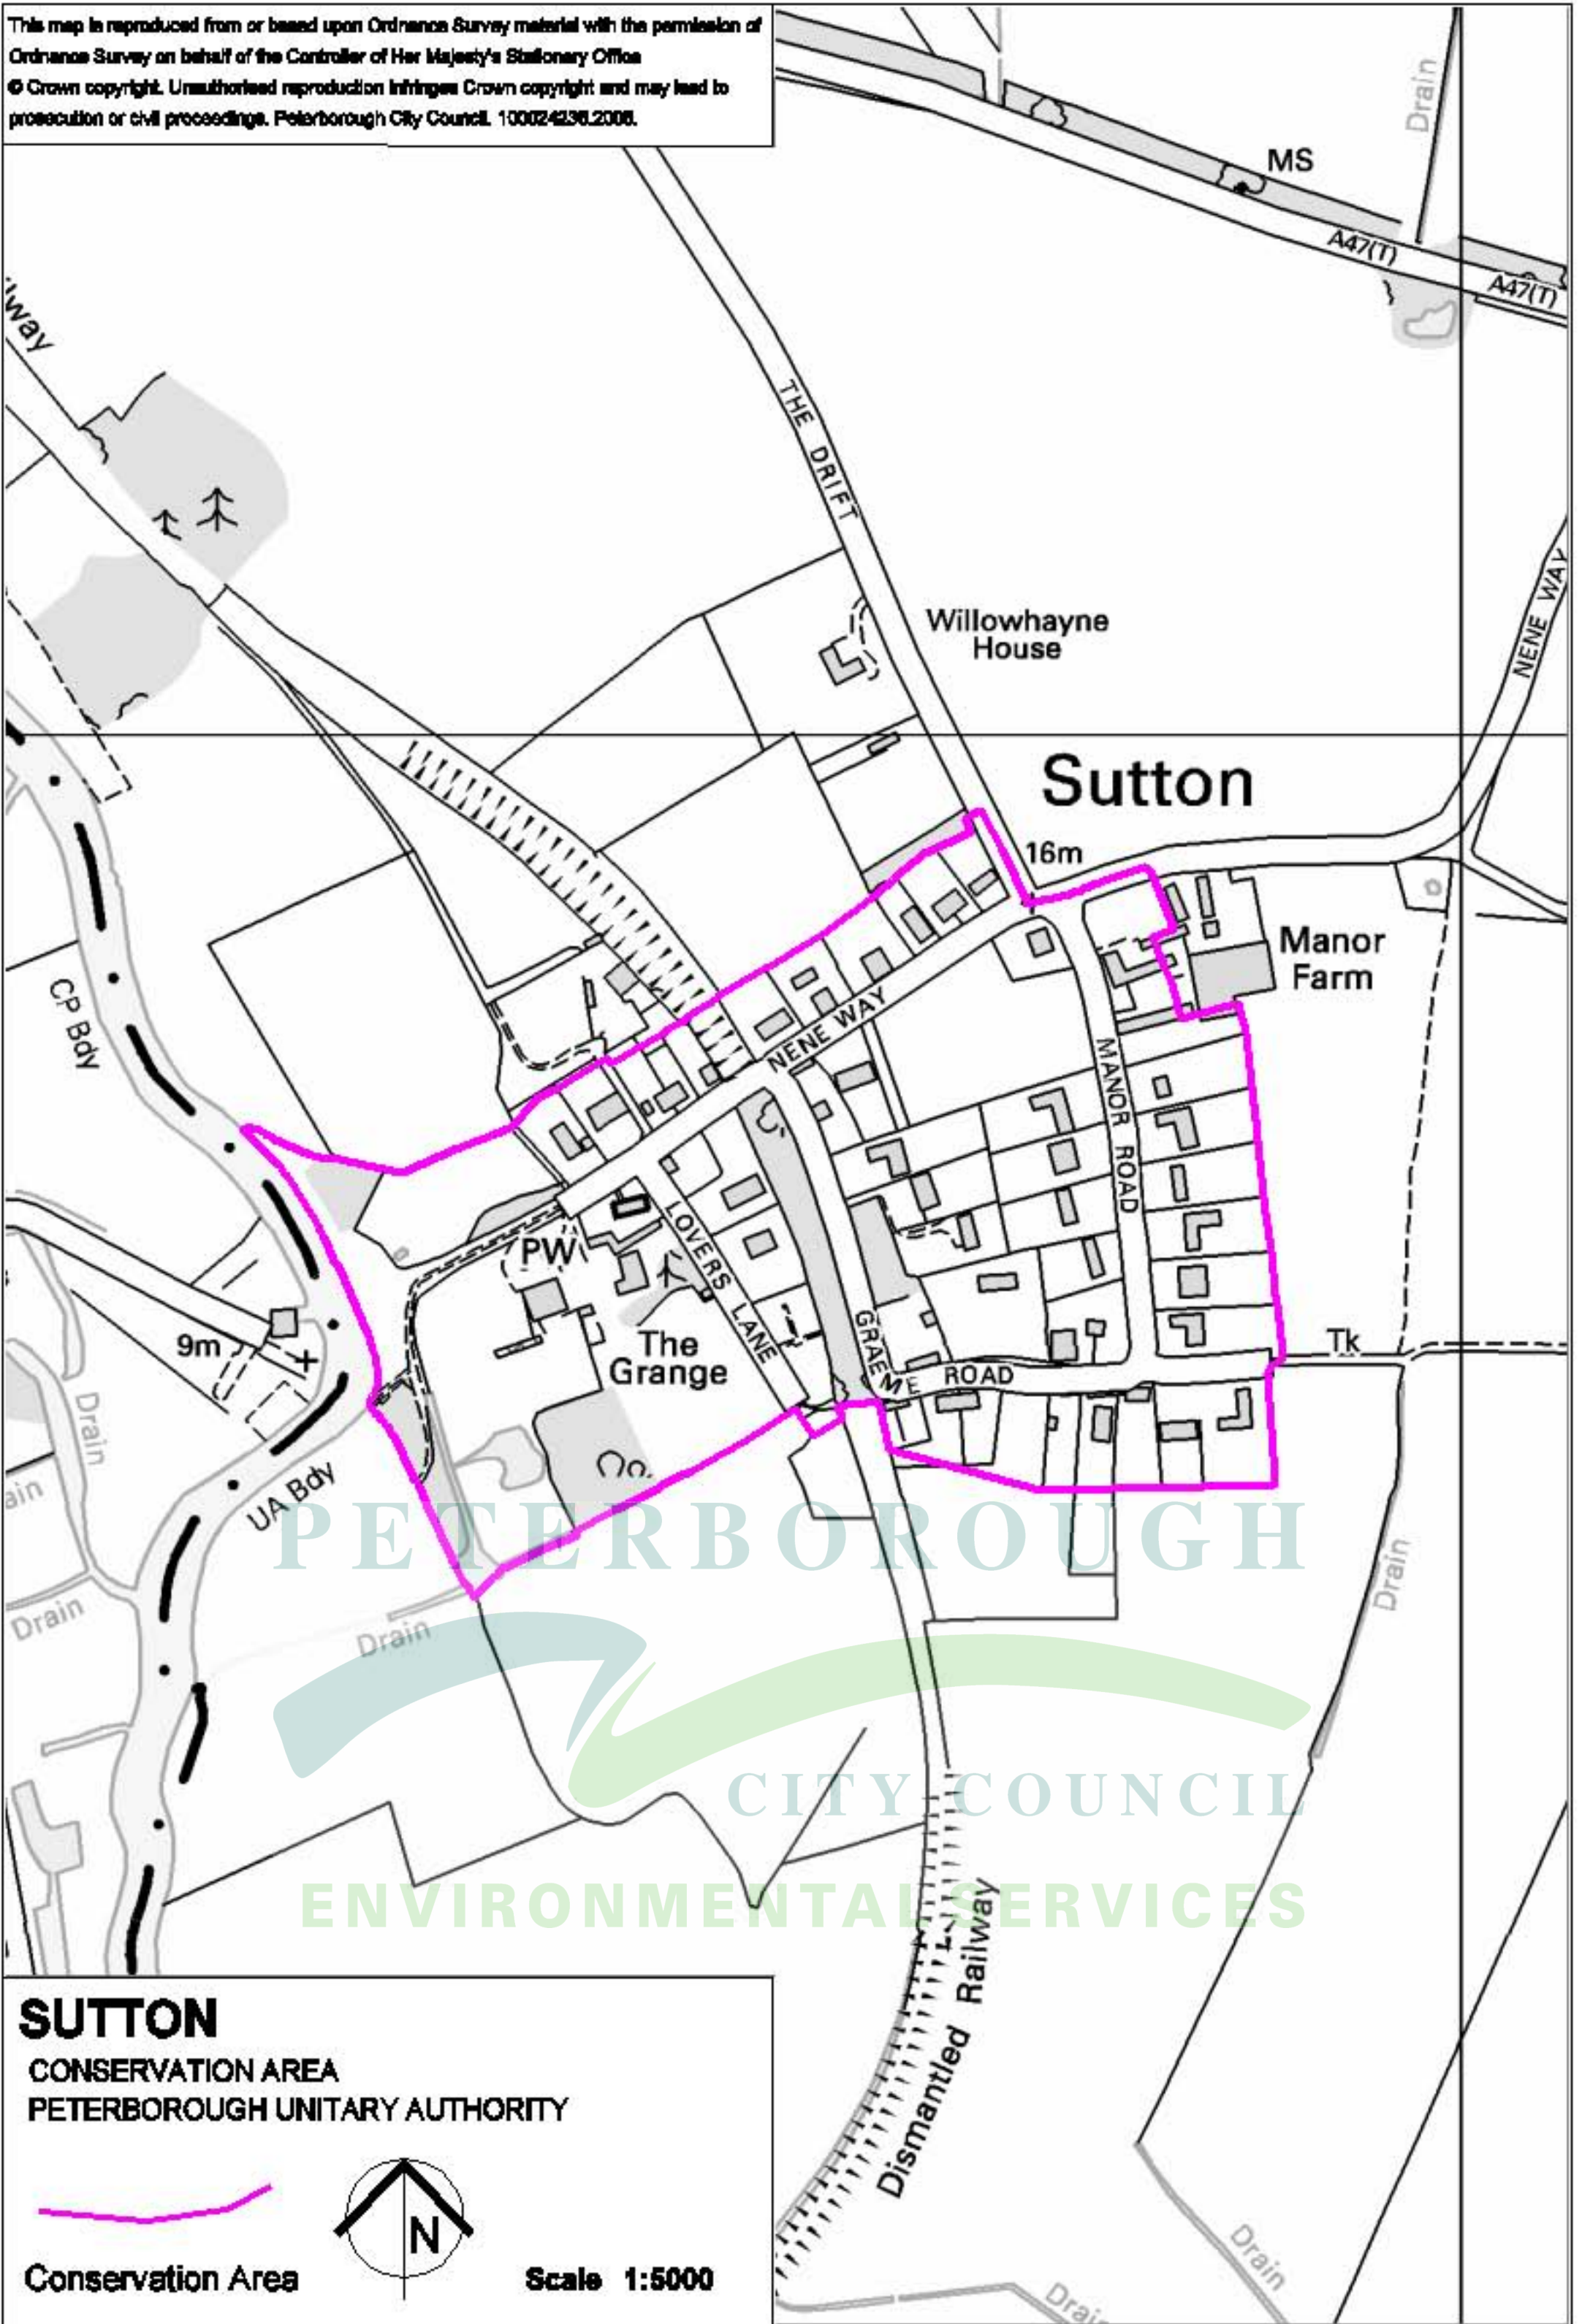

This map is reproduced from or based upon Ordnance Survey material with the permission of Ordnance Survey on behalf of the Controller of Her Majesty's Stationary Office
© Crown copyright. Unauthorized reproduction infringes Crown copyright and may lead to prosecution or civil proceedings. Peterborough City Council. 100024236.2006.

SUTTON

CONSERVATION AREA
PETERBOROUGH UNITARY AUTHORITY

Conservation Area

Scale 1:5000

PETERBOROUGH
CITY COUNCIL
ENVIRONMENTAL SERVICES