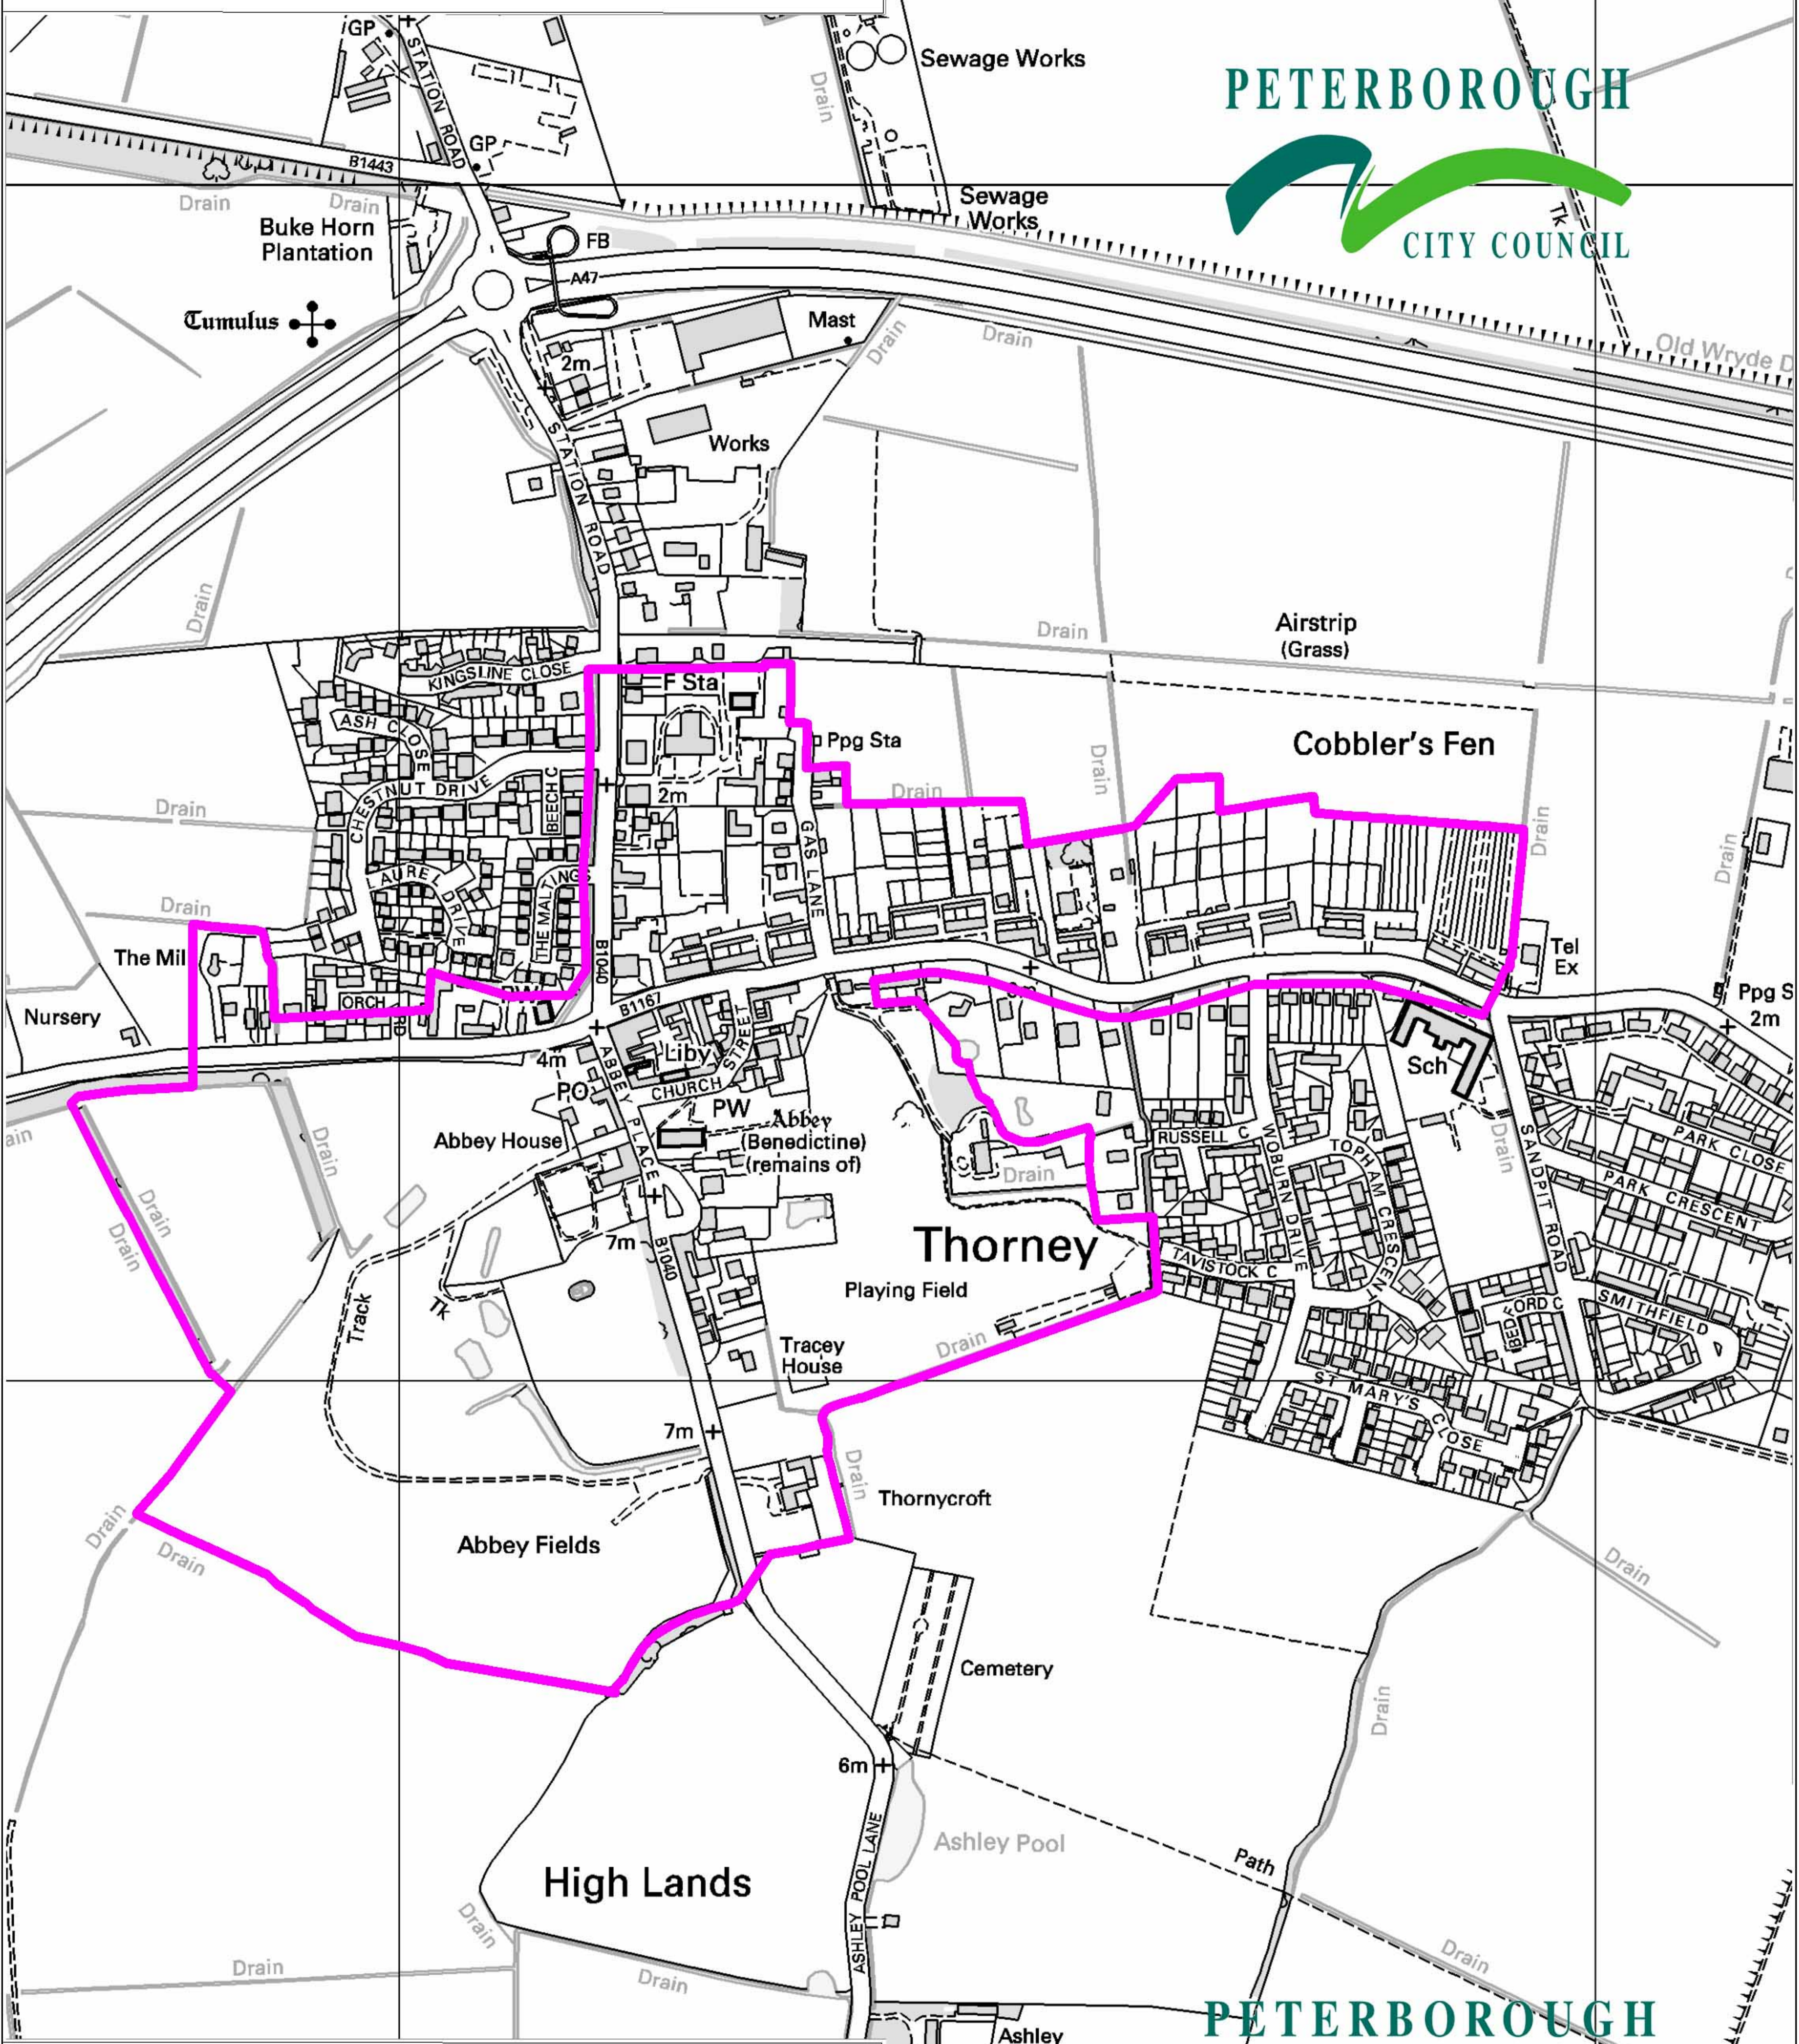

This map is reproduced from or based upon Ordnance Survey material with the permission of Ordnance Survey on behalf of the Controller of Her Majesty's Stationery Office
© Crown copyright. Unauthorised reproduction infringes Crown copyright and may lead to prosecution or civil proceedings. Peterborough City Council. 100024236.2009.

THORNEY
CONSERVATION AREA
PETERBOROUGH UNITARY AUTHORITY

Conservation Area

Scale 1:7500