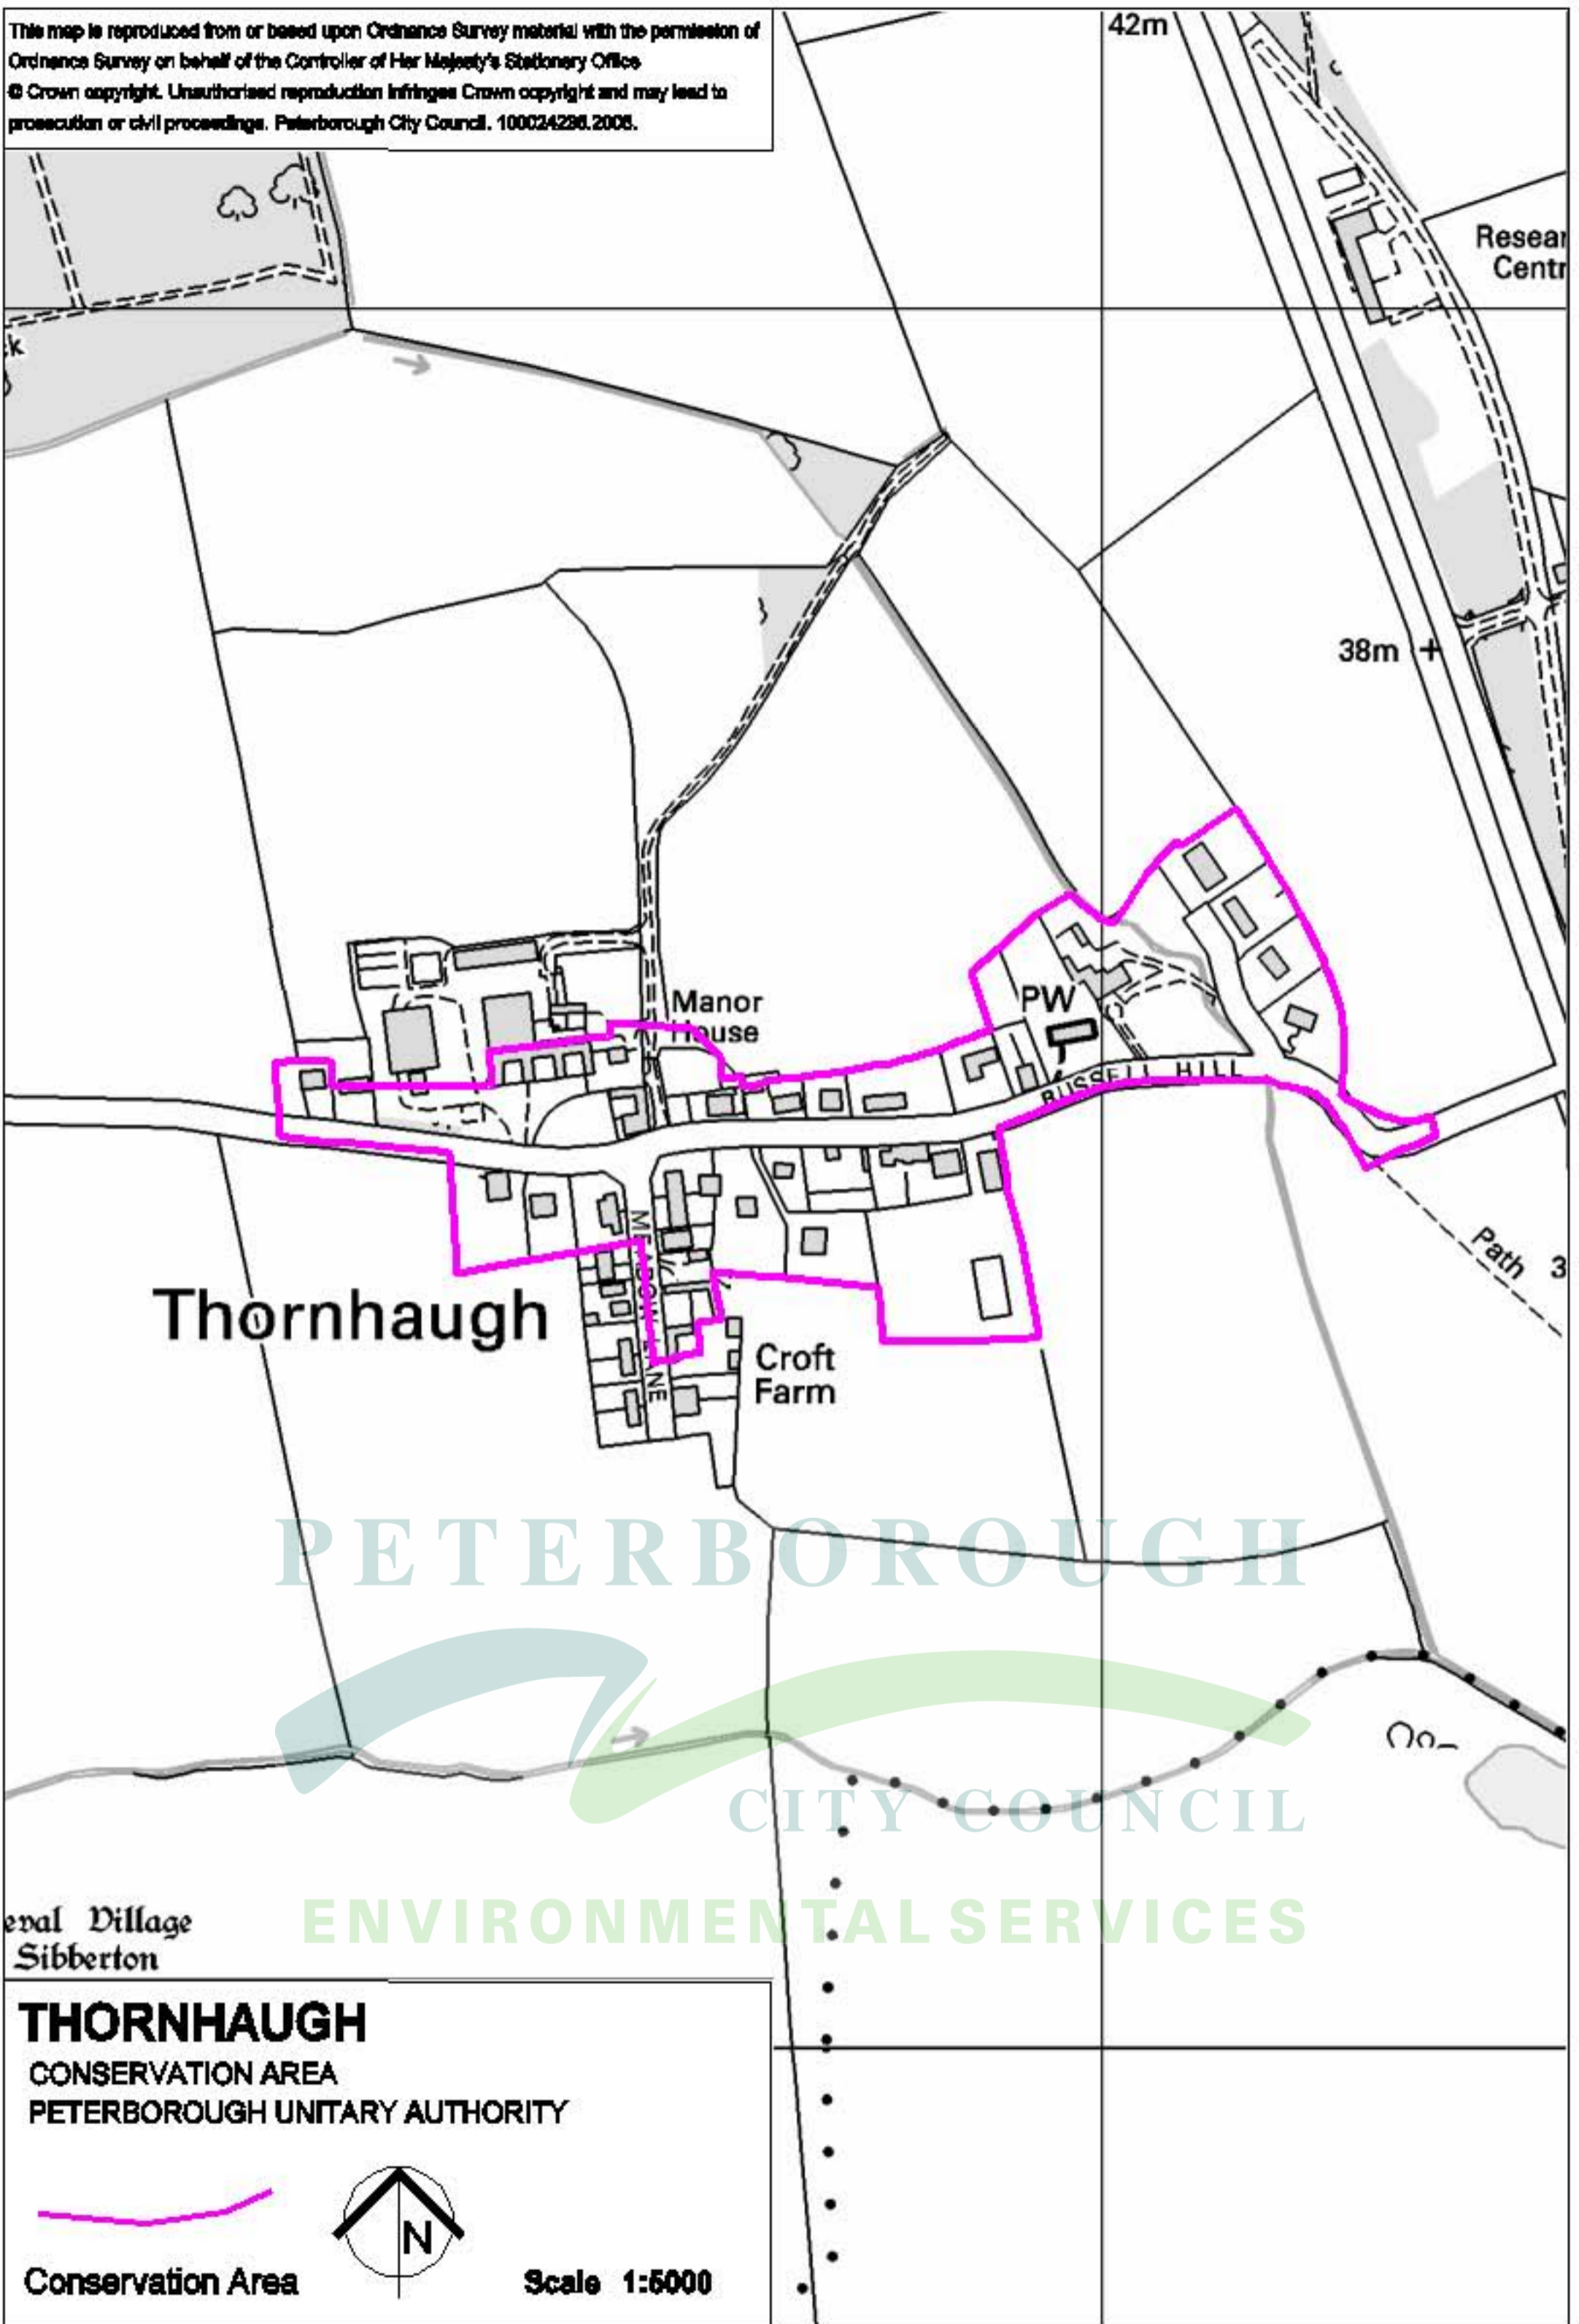

This map is reproduced from or based upon Ordnance Survey material with the permission of Ordnance Survey on behalf of the Controller of Her Majesty's Stationary Office
© Crown copyright. Unauthorised reproduction infringes Crown copyright and may lead to prosecution or civil proceedings. Peterborough City Council. 100024298.2005.

Thornhaugh Village
Sibberton

THORNHAUGH

CONSERVATION AREA
PETERBOROUGH UNITARY AUTHORITY