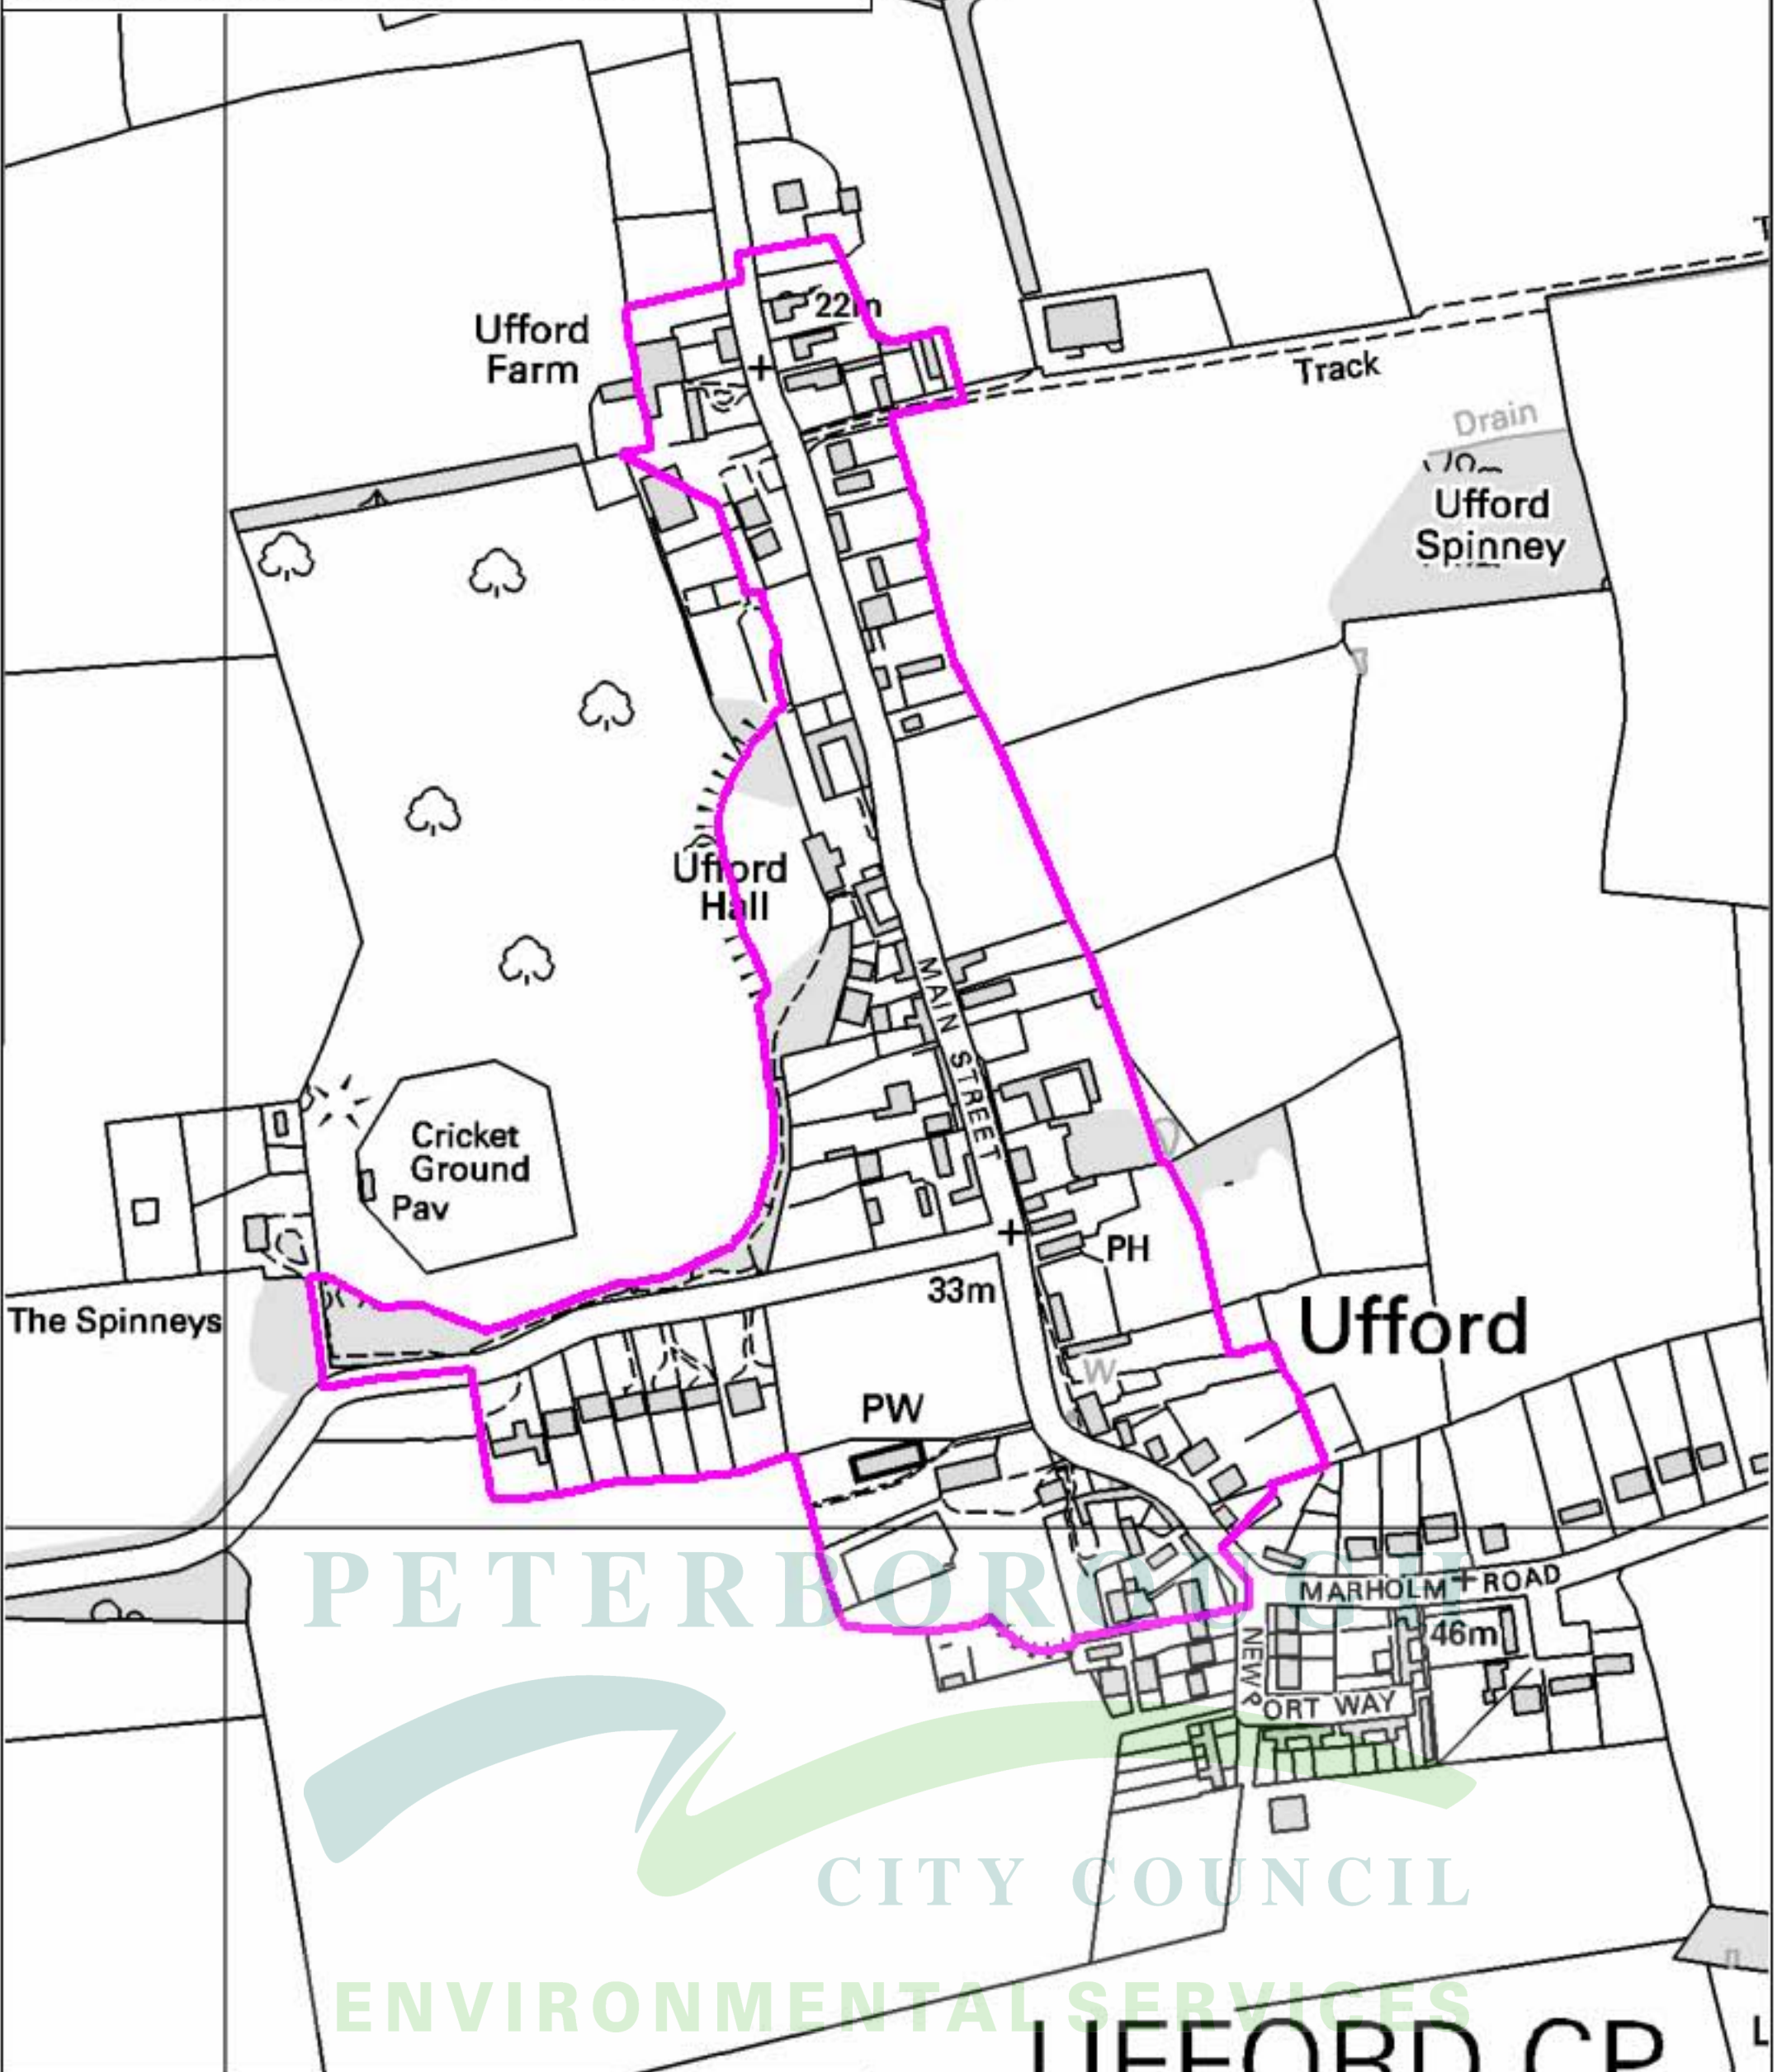

This map is reproduced from or based upon Ordnance Survey material with the permission of Ordnance Survey on behalf of the Controller of Her Majesty's Stationery Office
© Crown copyright. Unauthorised reproduction infringes Crown copyright and may lead to prosecution or civil proceedings. Peterborough City Council. 100024236.2006.

UFFORD
CONSERVATION AREA
PETERBOROUGH UNITARY AUTHORITY

Conservation Area

N

Scale 1:5000

UFFORD CP