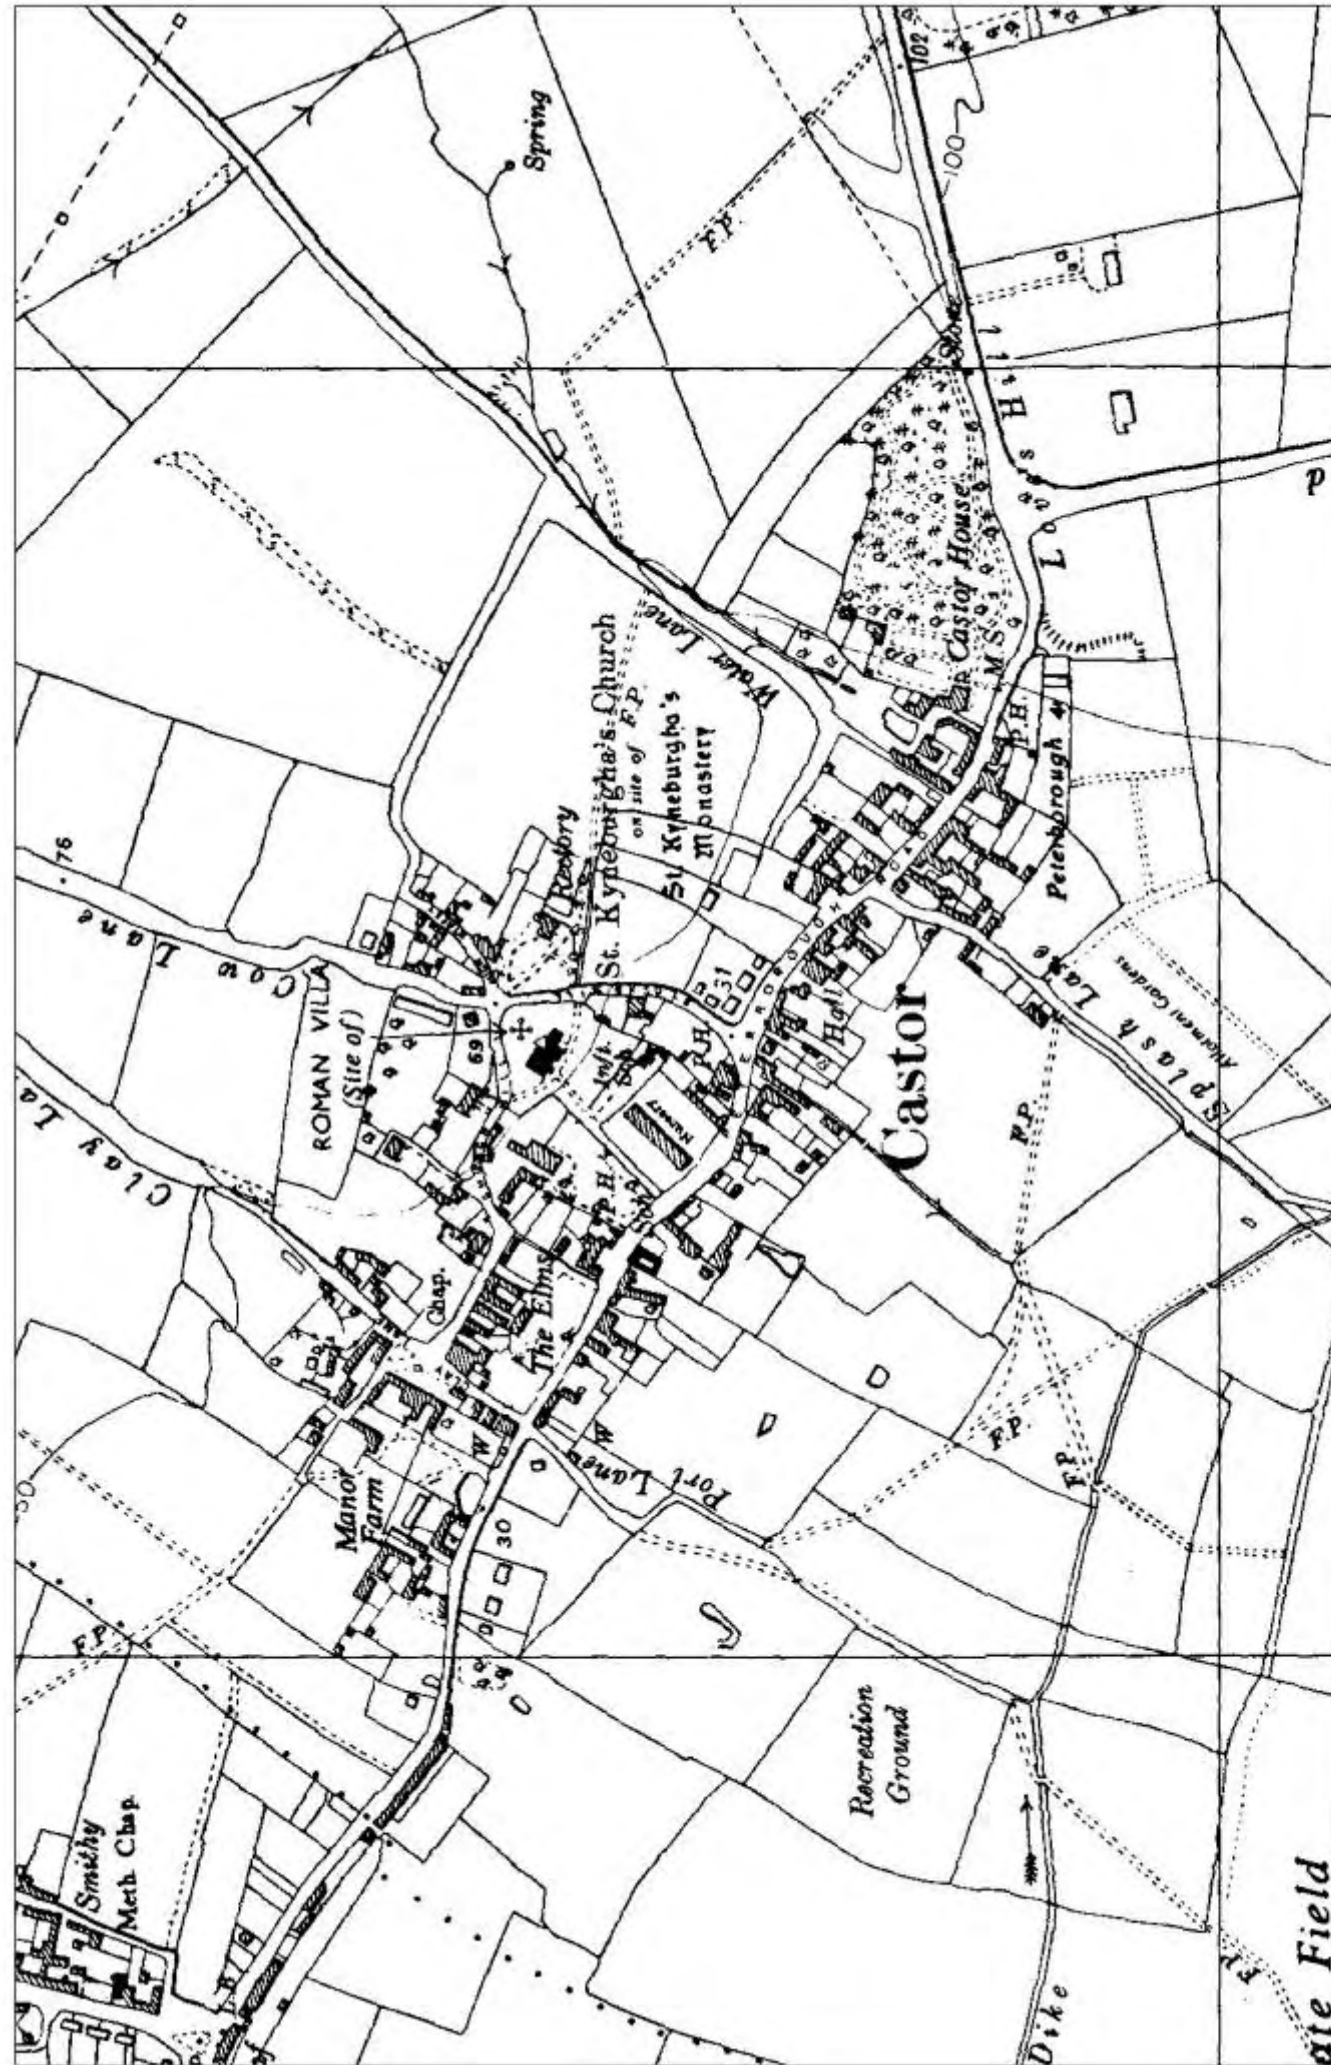

MILTON PARK

MILTON HOUSE

A MAP

showing the property of

The Right Hon. Earl Fitzwilliam

IN THE PARISH OF

CASTOR CUM MILTON

AND HAMLET OF

AILESWORTH

IN THE COUNTY OF

Explanation

	Land owned by the Earl Fitzwilliam
	Land owned by other proprietors
	Roads
	Water features

Map 1 Extract from 'The Enclosure Map of The Parish of Castor cum Milton and Hamlet of Ailesworth (in the County of Northampton)'

Title Castor Historic Map 1886-1889
 Department Planning Services
 Scale 1:4000
 Drg. No. N/A
 Date 30th October 2007
 Name LRM
 PCC GIS
 PETERBOROUGH CITY COUNCIL

Map 2 Extract from Castor sheet OS map 1886-1889