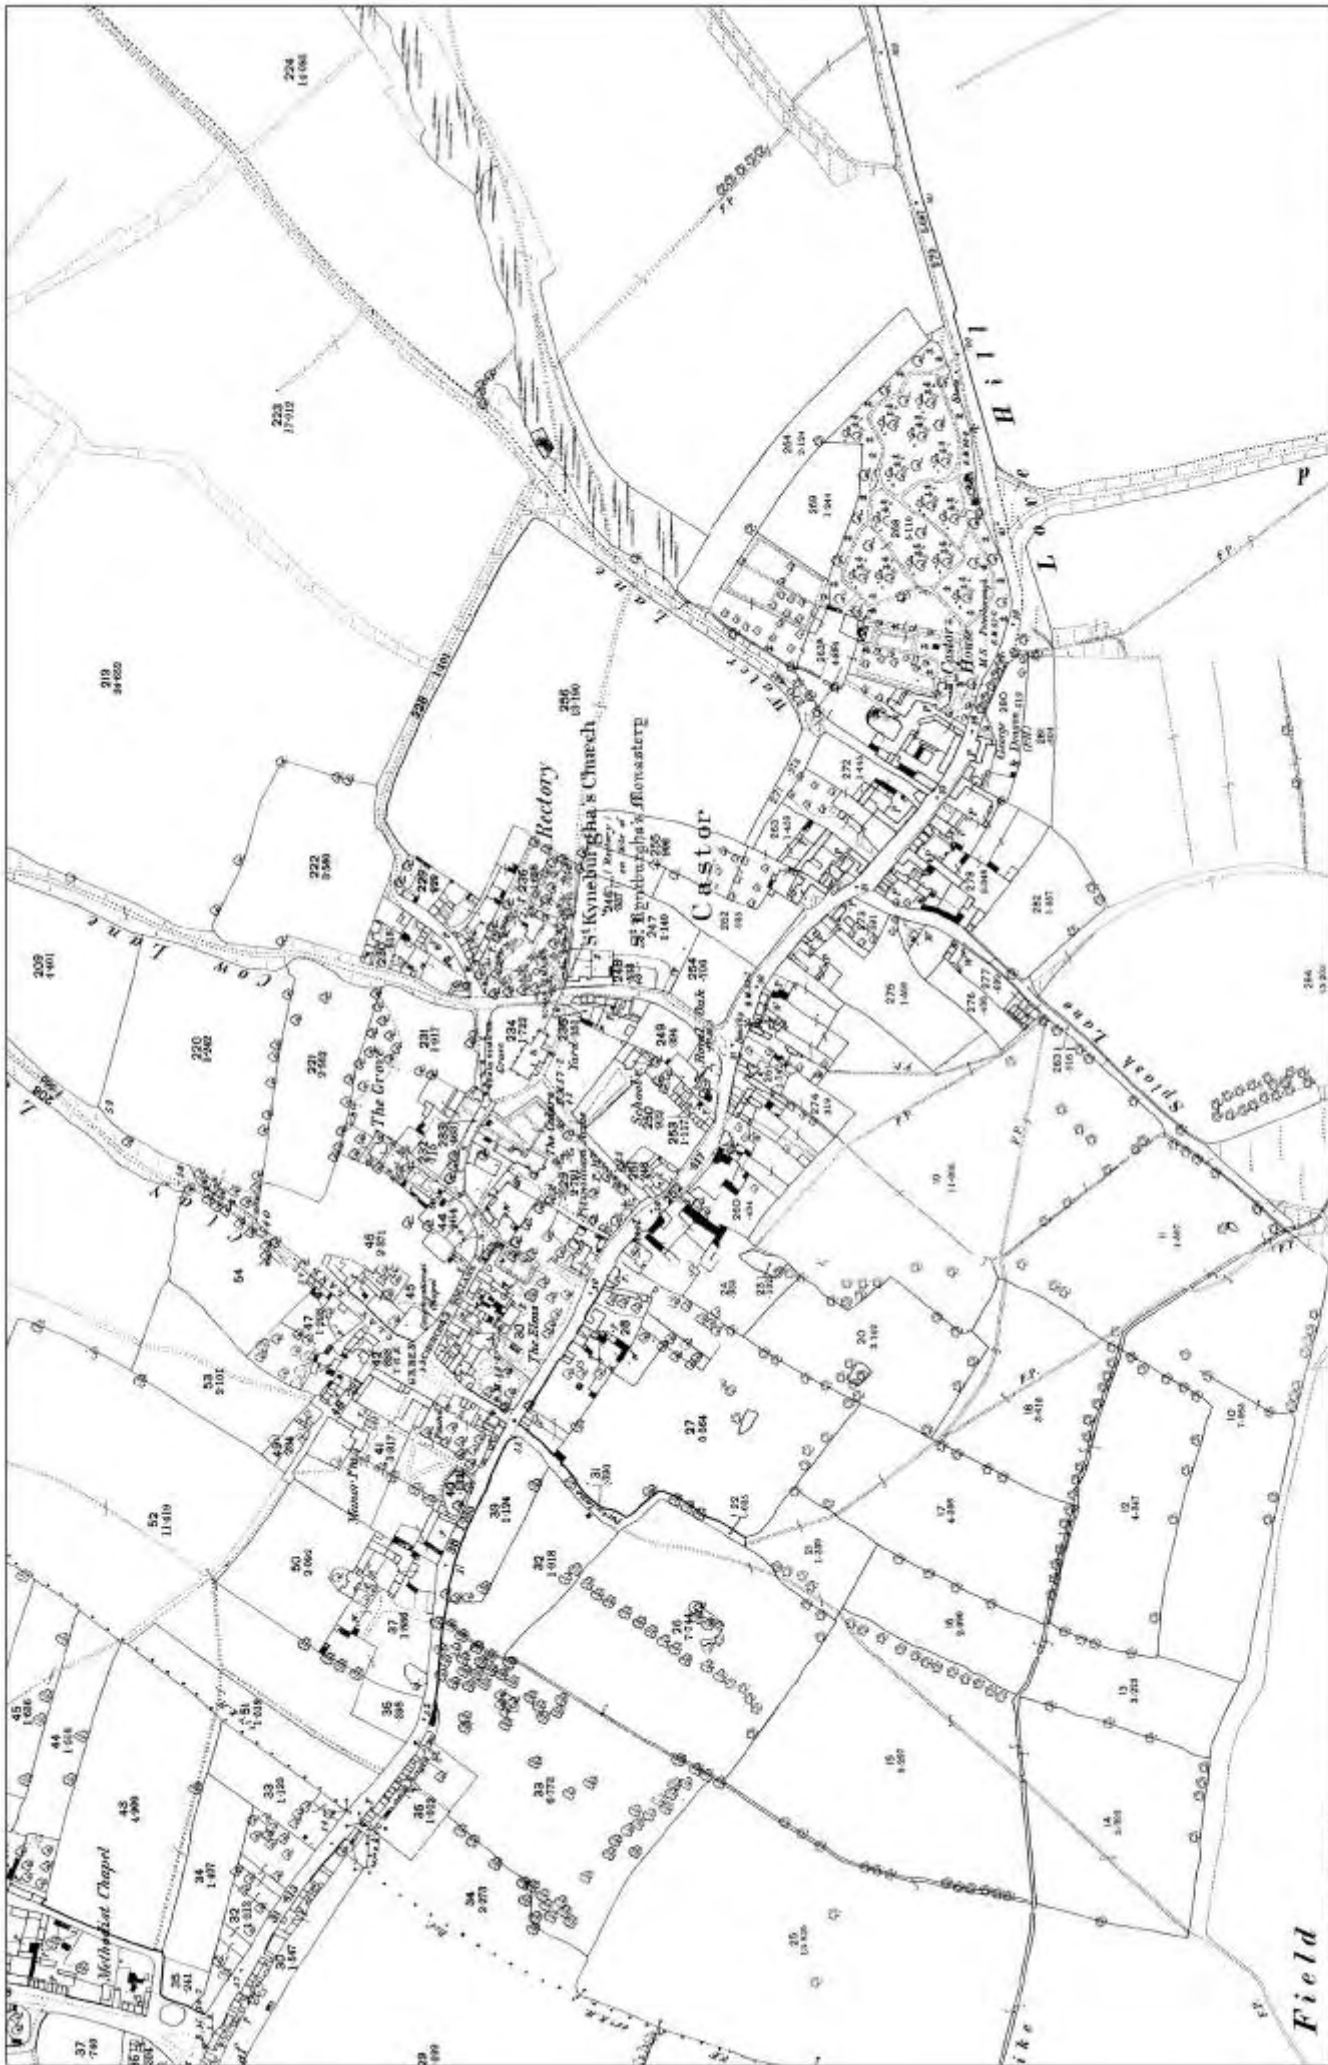

MILTON PARK

MILTON HOUSE

A MAP

showing the property of

The Right Hon. Earl Fitzwilliam

IN THE PARISH OF

CASTOR CUM MILTON

AND HAMLET OF

AILESWORTH

IN THE COUNTY OF

Explanation

	Land owned by the Earl Fitzwilliam
	Land owned by other proprietors
	Roads
	Water features

Map 1 Extract from 'The Enclosure Map of The Parish of Castor cum Milton and Hamlet of Ailesworth (in the County of Northampton)'

Title Castor Historic Map 1886-1889
 Department Planning Services
 Scale 1:4000
 Drg. No. N/A
 Date 30th October 2007
 Name LRM
 PCC GIS
 PETERBOROUGH CITY COUNCIL

Map 2 Extract from Castor sheet OS map 1886-1889