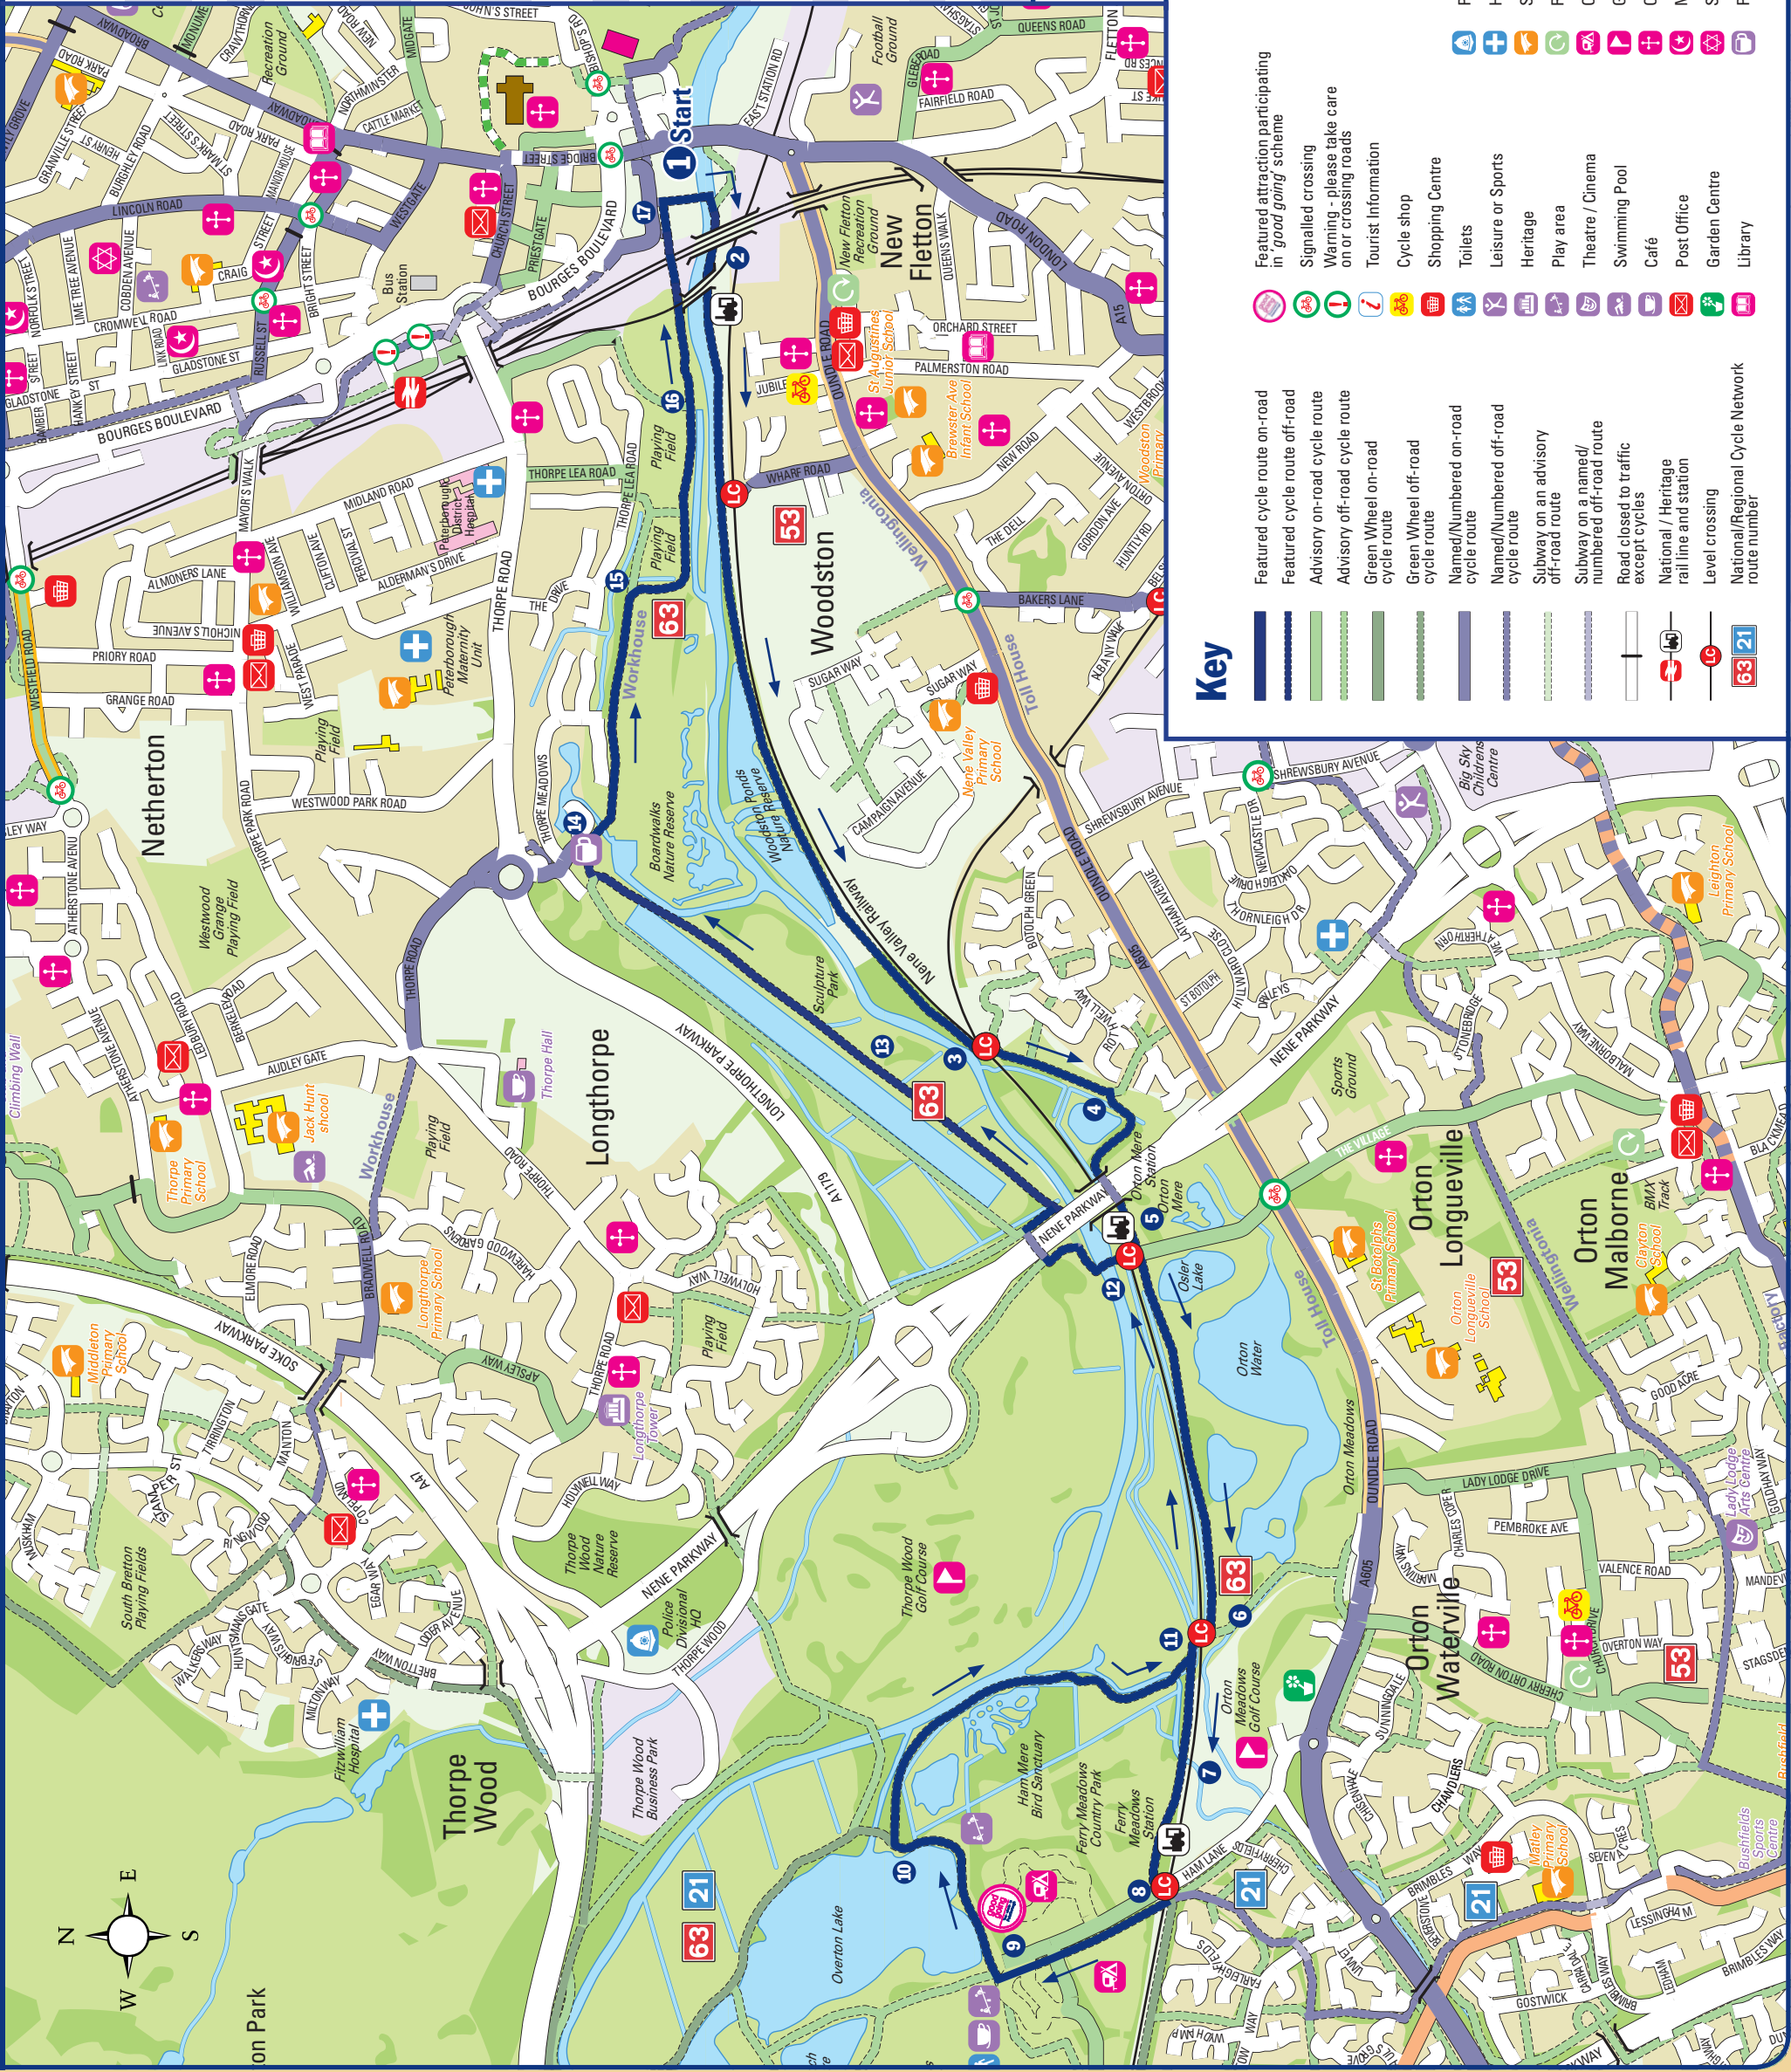

Route 4 The Nene Park Loop

7 miles / 11km Approx. 1hr

Directions

- 1 0.0 Start on the foot and cycle bridge by Viersen Platz and turn RIGHT signed the Wellingtonia cycleway for Woodston and Orton
- 2 0.1 Continue alongside the River Nene and the Nene Valley Railway
- 3 1.4 Cross the Nene Valley Railway
- 4 1.6 Pass the first wooden bridge on your right, before turning RIGHT over the second bridge, signed Orton Mere and Ferry Meadows. Immediately after crossing the bridge turn LEFT
- 5 2.0 After passing Orton Mere Railway Station make a LEFT and then a RIGHT turn signed Nene Park and Ferry Meadows
- 6 2.5 At the end of the cycle path turn RIGHT onto Goldie Lane and cross over the Nene Valley Railway
- 7 2.7 Keep LEFT as the cycle path continues alongside the Nene Valley Railway
- 8 3.0 Cross Ham Lane and turn RIGHT signed Ferry Meadows and Bretton
- 9 3.2 Arrive at Ferry Meadows Visitor Centre
- 10 3.6 before Ham Bridge turn RIGHT signed Riverside Walk and Bluebell Wood
- 11 4.2 Continue alongside the river before crossing the Nene Valley Railway and turning LEFT back down the cycle path
- 12 4.8 At the end of the cycle path turn LEFT over Orton Mere before turning RIGHT and going under the Nene Parkway
- 13 5.2 Pass alongside the Rowing Lake
- 14 5.9 After passing the Boathouse Pub turn RIGHT over the bridge and follow signs for the Workhouse cycleway
- 15 6.3 Turn RIGHT as the route takes you back towards the River Nene
- 16 6.6 Continue alongside the River Nene
- 17 7.0 Arrive back at Viersen Platz