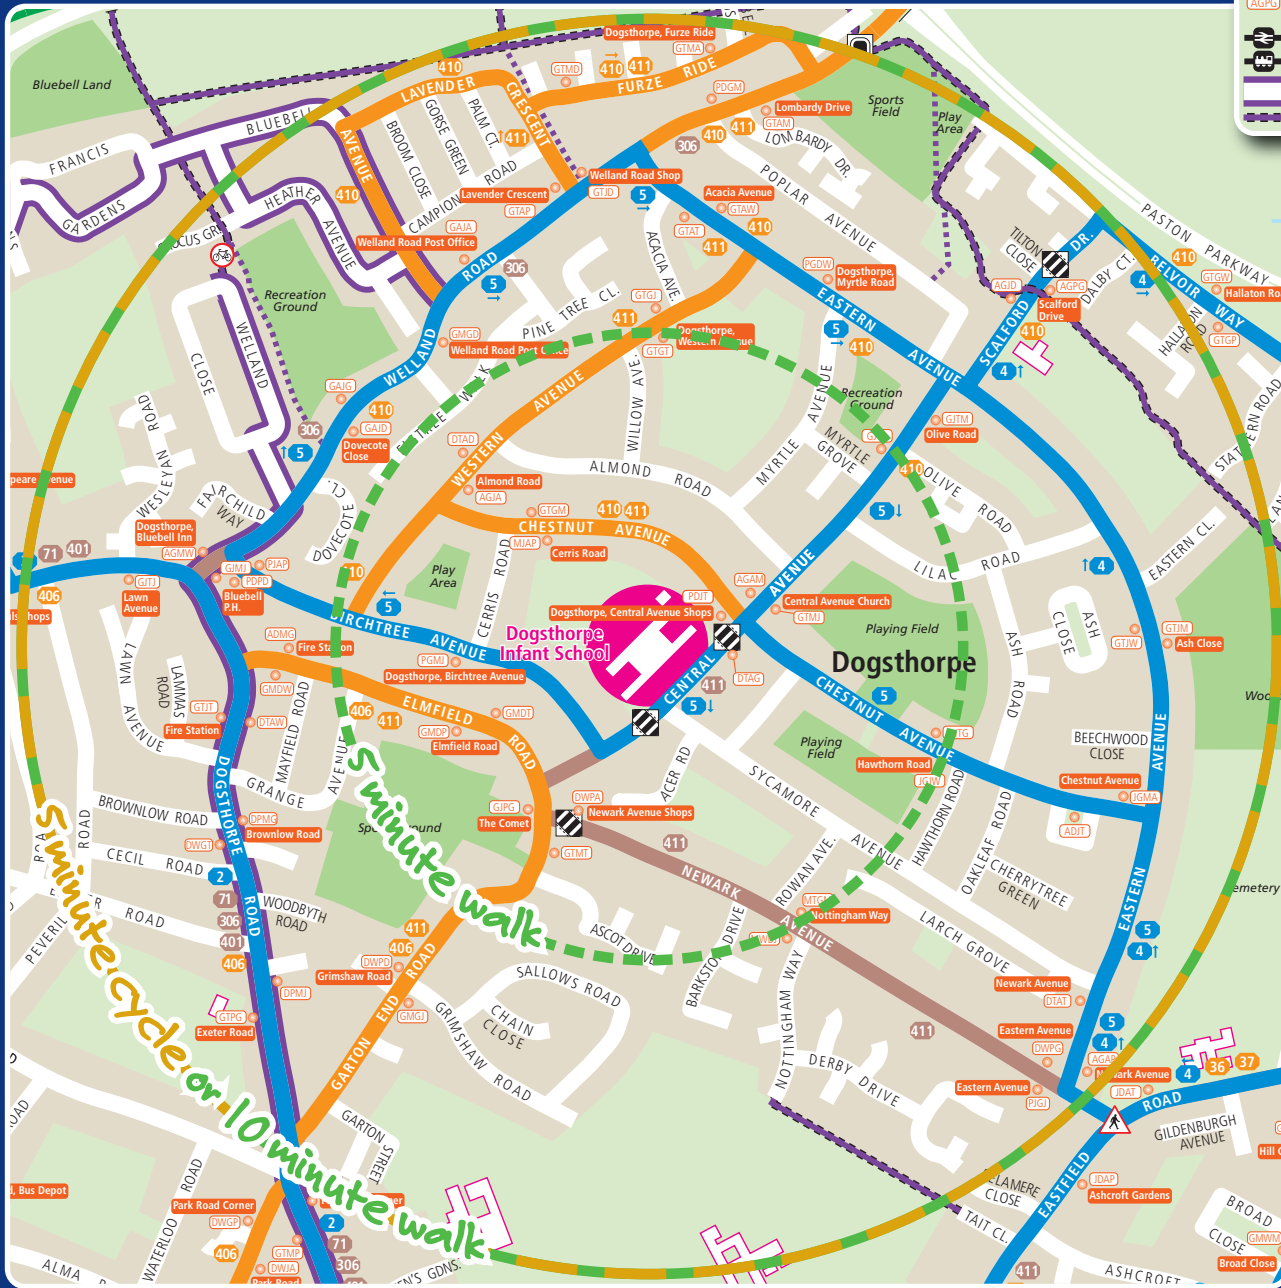

Get in the Zone at Dogsthorpe Infant School!

Are you in the zone? It takes less than 10 minutes to walk or cycle from the zones on the map to school, so give it a go! It makes you feel great and reduces congestion outside the school, making it safer too!

Outside the zone? Why not park at one of the boundary lines and walk the rest, car share with friends, or catch the bus to school?

Key

Buses running Monday to Friday...

- ...every 10 minutes
- ...every 10 and 20 minutes
- ...every 20 and 30 minutes
- ...between 30 and 60 minutes
- Less than hourly bus service
- Only operates in direction shown
- Bus stop

Bus service terminus

Text & Go
Text 'PET' and the 4 letter code shown (e.g. PETAGPG) to 84268

National rail line and station

Heritage rail line and station

Recommended on-road cycle route

Traffic-free cycle and walking route

No cycling please walk

Signalled crossing

Level crossing

Subway

Zebra crossing

National Cycle Network route number

Green Wheel cycle route

Pedestrian area