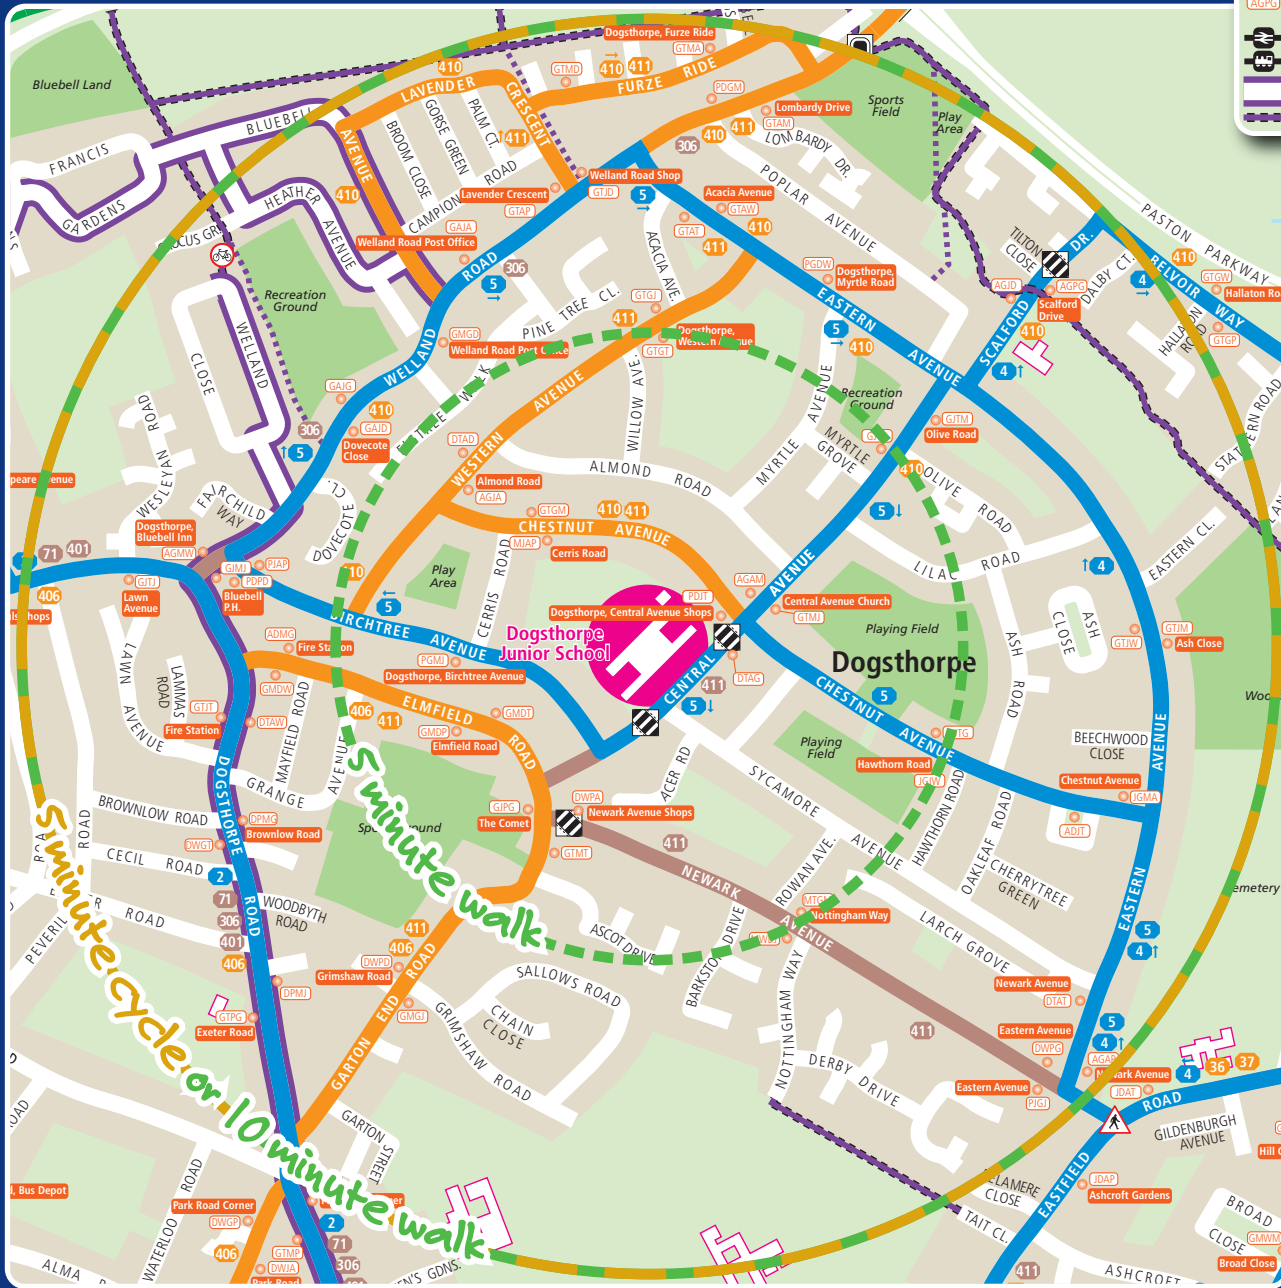

# Get in the Zone at Dogsthorpe Junior School!

Are you in the zone? It takes less than 10 minutes to walk or cycle from the zones on the map to school, so give it a go! It makes you feel great and reduces congestion outside the school, making it safer too!

Outside the zone? Why not park at one of the boundary lines and walk the rest, car share with friends, or catch the bus to school?

**Bus service terminus**

**Text & Go**  
Text 'PET' and the 4 letter code shown (e.g. PETAGPG) to 84268

**National rail line and station**

**Heritage rail line and station**

**Recommended on-road cycle route**

**Traffic-free cycle and walking route**

**No cycling please walk**

**Signalled crossing**

**Level crossing**

**Subway**

**Zebra crossing**

**National Cycle Network route number**

**Green Wheel cycle route**