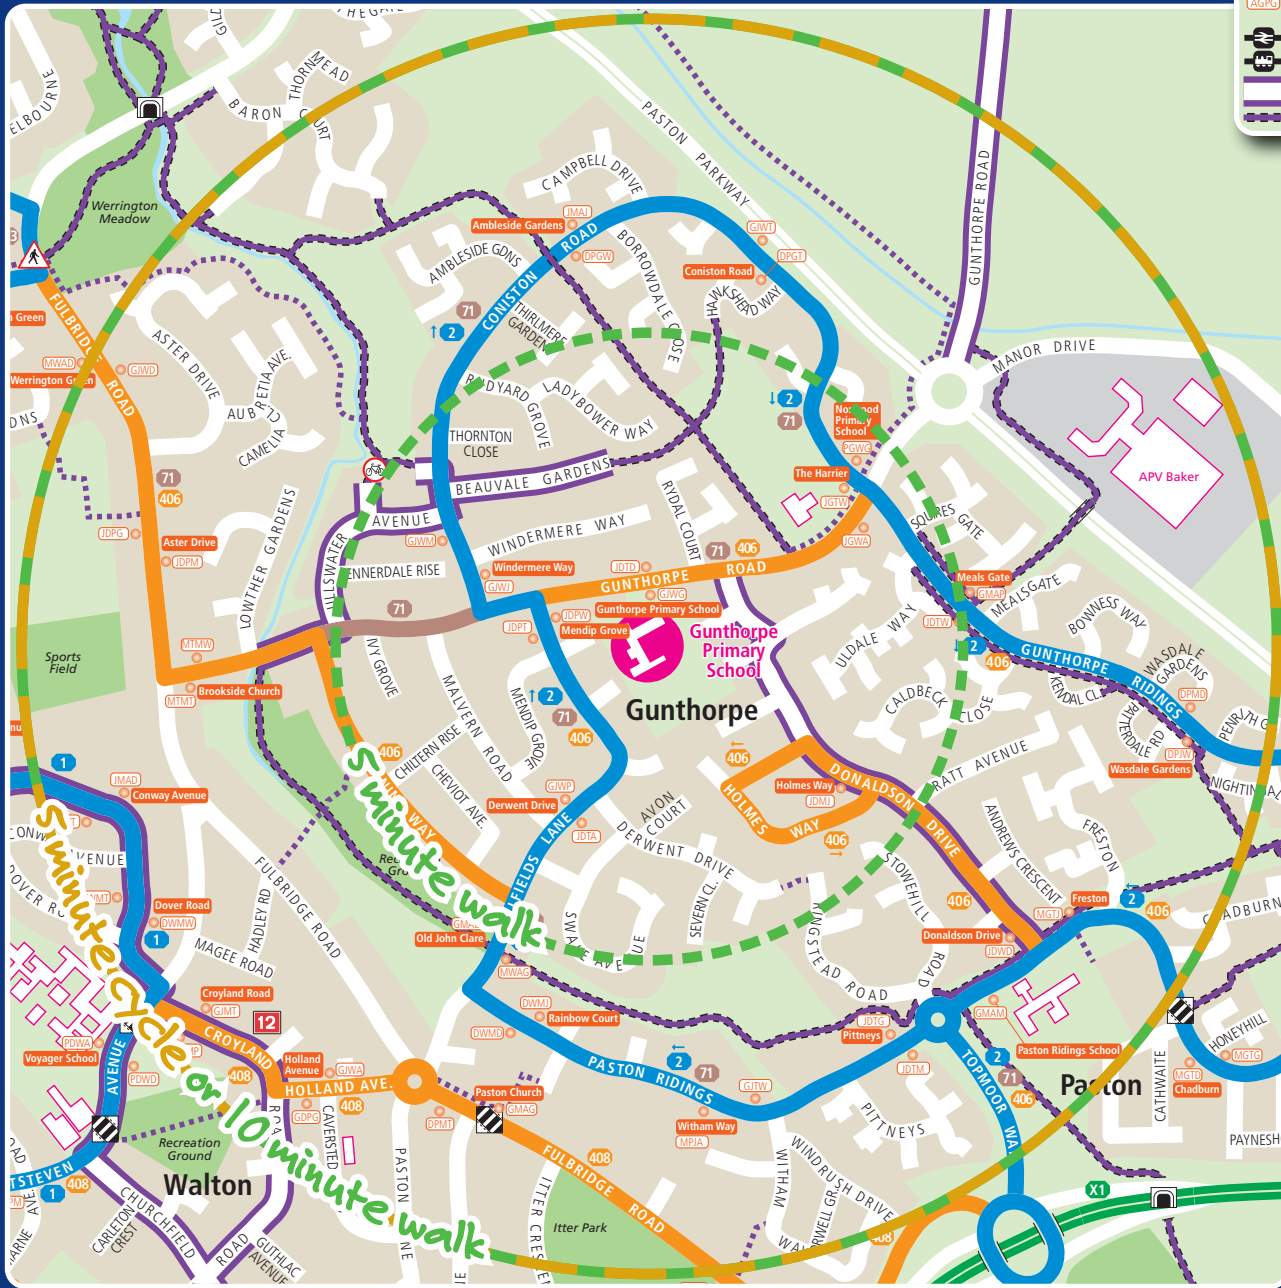

# Get in the Zone at Gunthorpe School!

Are you in the zone? It takes less than 10 minutes to walk or cycle from the zones on the map to school, so give it a go! It makes you feel great and reduces congestion outside the school, making it safer too!

Outside the zone? Why not park at one of the boundary lines and walk the rest, car share with friends, or catch the bus to school?

### Key

**Buses running Monday to Friday...**

- Blue line: ...every 10 minutes
- Red line: ...every 10 and 20 minutes
- Green line: ...every 20 and 30 minutes
- Orange line: ...between 30 and 60 minutes
- Grey line: Less than hourly bus service
- Arrow: Only operates in direction shown
- Circle: Bus stop

**Signage and crossings:**

- Red circle with 'C': No cycling please walk
- Red triangle with 'A': Signalled crossing
- Black triangle with 'L': Level crossing
- Black square with 'S': Subway
- Black square with 'Z': Zebra crossing
- Blue square with '12': National Cycle Network route number
- Blue square with '21': Green Wheel cycle route
- Green square with 'GW': Green Wheel cycle route
- Blue dashed line: Pedestrian area
- Red dashed line: Walking route