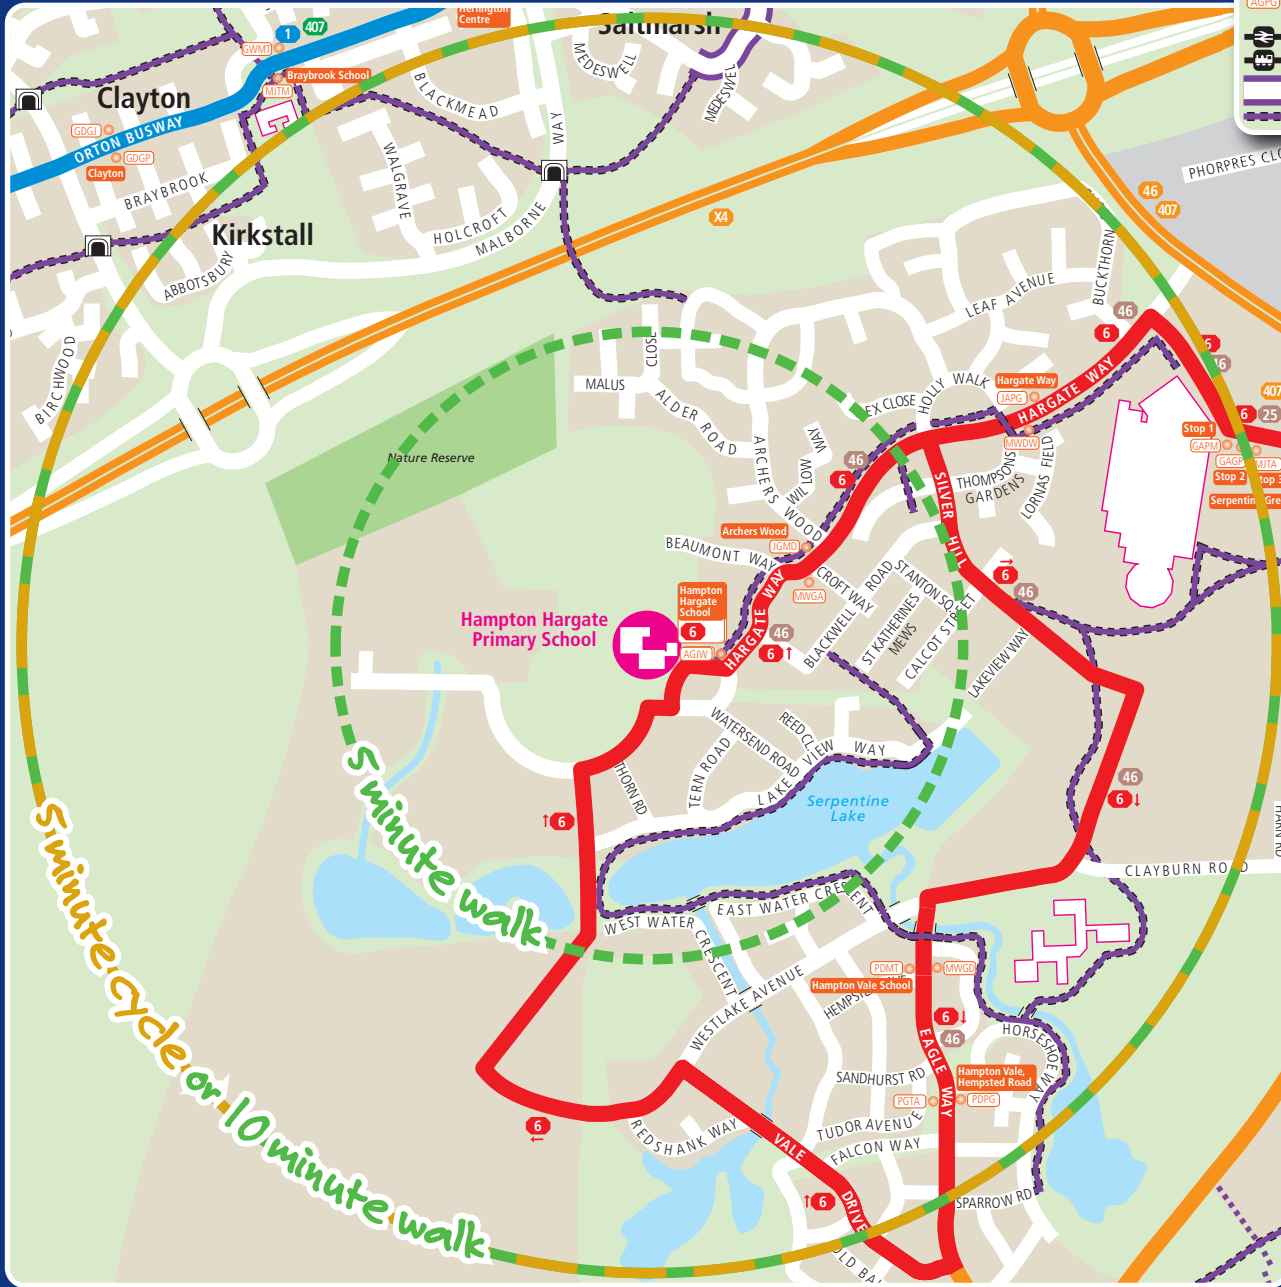

Get in the Zone at Hampton Hargate School!

Are you in the zone? It takes less than 10 minutes to walk or cycle from the zones on the map to school, so give it a go! It makes you feel great and reduces congestion outside the school, making it safer too!

Outside the zone? Why not park at one of the boundary lines and walk the rest, car share with friends, or catch the bus to school?

Key

Buses running Monday to Friday...

- ...every 10 minutes
- ...every 10 and 20 minutes
- ...every 20 and 30 minutes
- ...between 30 and 60 minutes
- Less than hourly bus service
- Only operates in direction shown
- Bus stop

Text & Go
Text 'PET' and the 4 letter code shown (e.g. PETAGPG) to 84268

National rail line and station
Heritage rail line and station

Recommended on-road cycle route
Traffic-free cycle and walking route

No cycling please walk
Signalled crossing
Level crossing
Subway
Zebra crossing
National Cycle Network route number
Green Wheel cycle route
Pedestrian area
Walking route

Digital Cartography by Pindar
01296 390100 www.pindar.com