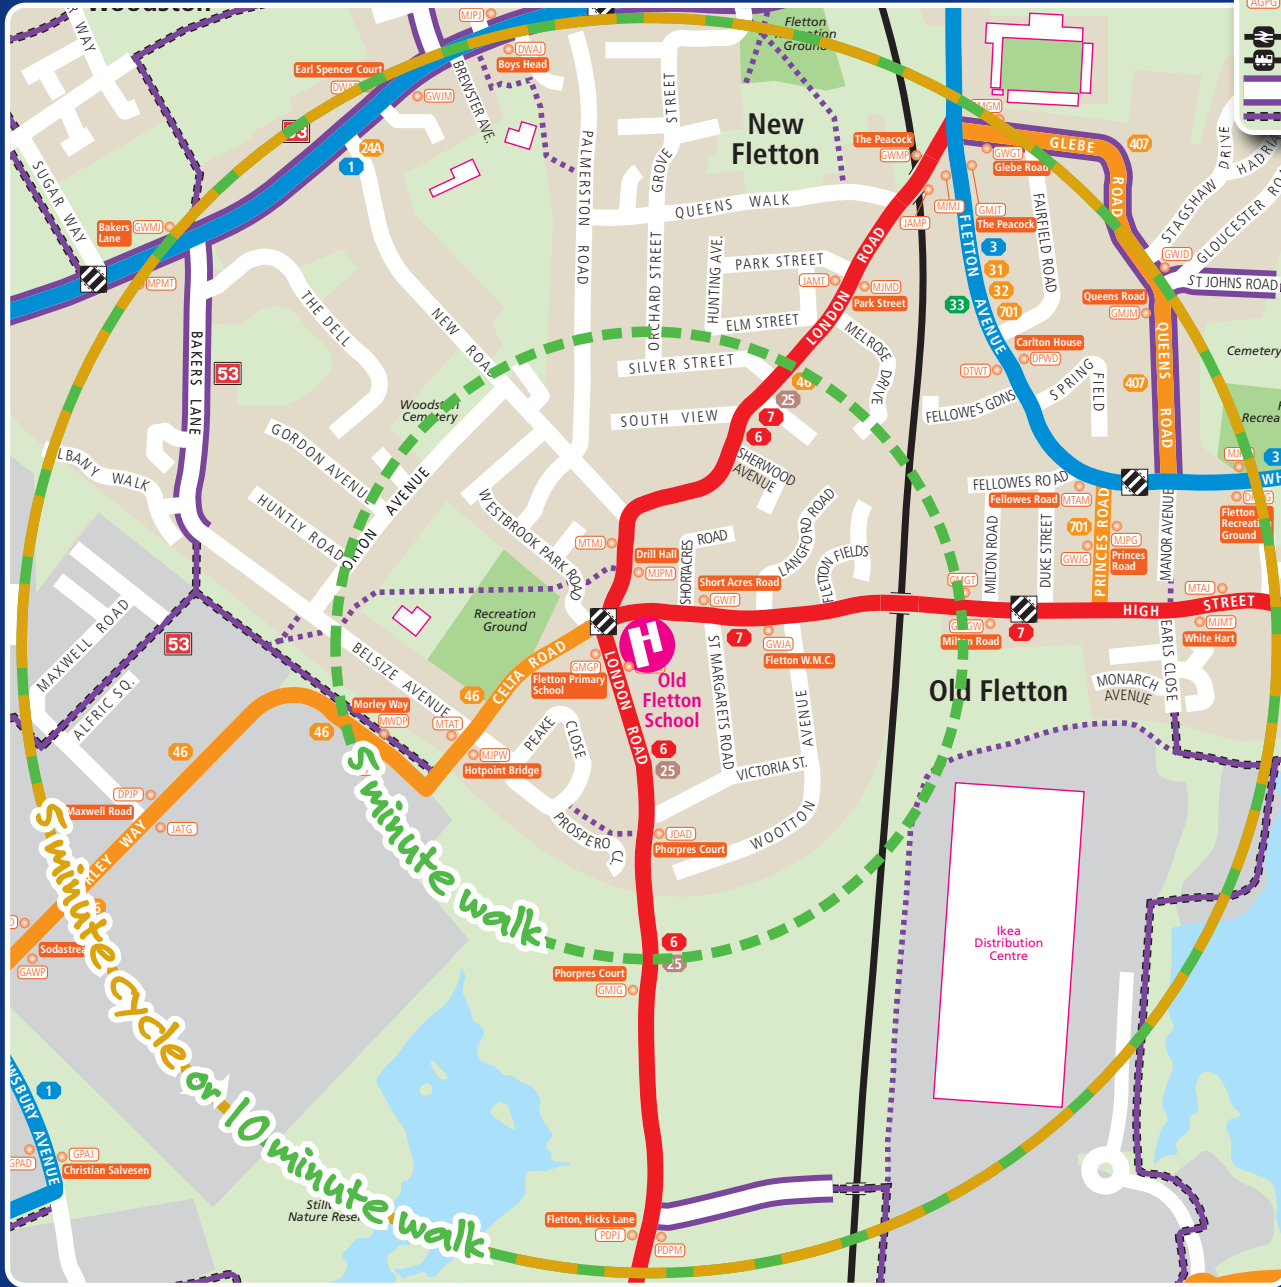

Get in the Zone at Old Fletton School!

Are you in the zone? It takes less than 10 minutes to walk or cycle from the zones on the map to school, so give it a go! It makes you feel great and reduces congestion outside the school, making it safer too!

Outside the zone? Why not park at one of the boundary lines and walk the rest, car share with friends, or catch the bus to school?

Key

Buses running Monday to Friday...

- ...every 10 minutes
- ...every 10 and 20 minutes
- ...every 20 and 30 minutes
- ...between 30 and 60 minutes
- Less than hourly bus service
- Only operates in direction shown
- Bus stop

Bus service terminus

Text & Go
Text 'PET' and the 4 letter code shown (e.g. PETAGPG) to 84268

National rail line and station

Heritage rail line and station

Recommended on-road cycle route

Traffic-free cycle and walking route

No cycling please walk

Signalled crossing

Level crossing

Subway

Zebra crossing

National Cycle Network route number

Green Wheel cycle route

Pedestrian area