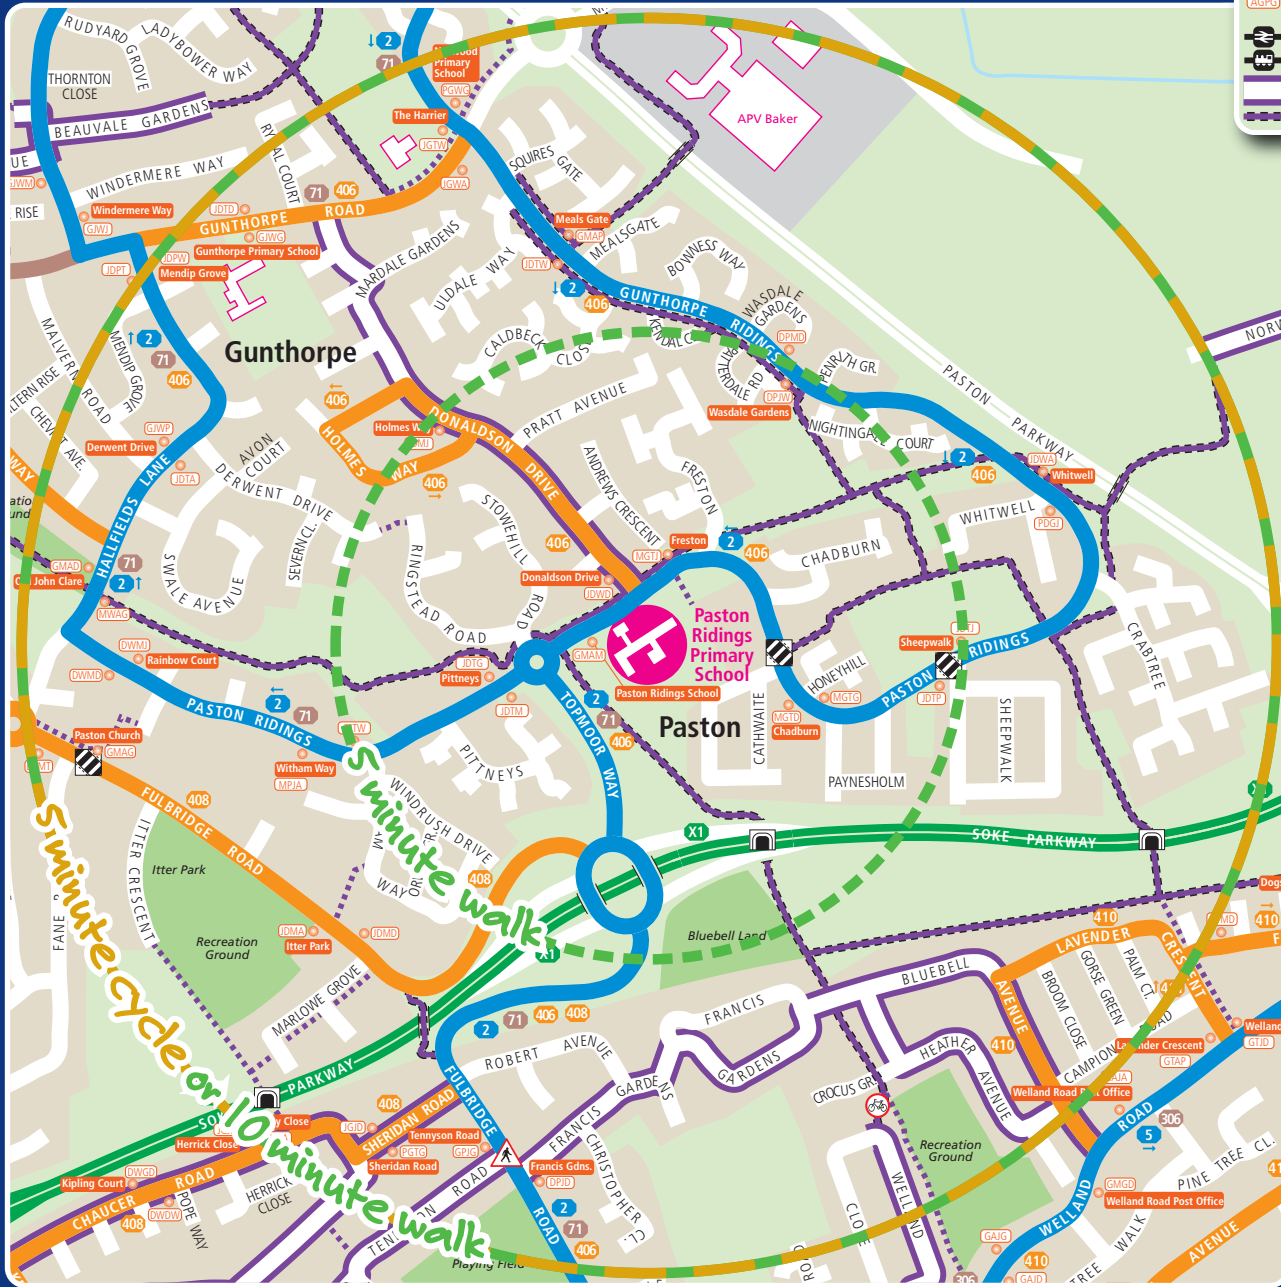

Get in the Zone at Paston Ridings School!

Are you in the zone? It takes less than 10 minutes to walk or cycle from the zones on the map to school, so give it a go! It makes you feel great and reduces congestion outside the school, making it safer too!

Outside the zone? Why not park at one of the boundary lines and walk the rest, car share with friends, or catch the bus to school?

Your **TRAVELCHOICE** in Peterborough

It's not just children who like to be sociable - walking to school means parents can have a chat and keep healthy too.

The school run accounts for nearly one in five car trips in urban areas at 8.45am during term time.

Walking releases endorphins which make you naturally happy, meaning that children arrive at school positive about the day ahead!

How Travelchoice can help you:

Find your way! Purchase a Travelchoice Cycle Map for £1.50 to make sure you get to school safely on your bike. Available from the Travelchoice Centre, Tourist Information and most bike shops.