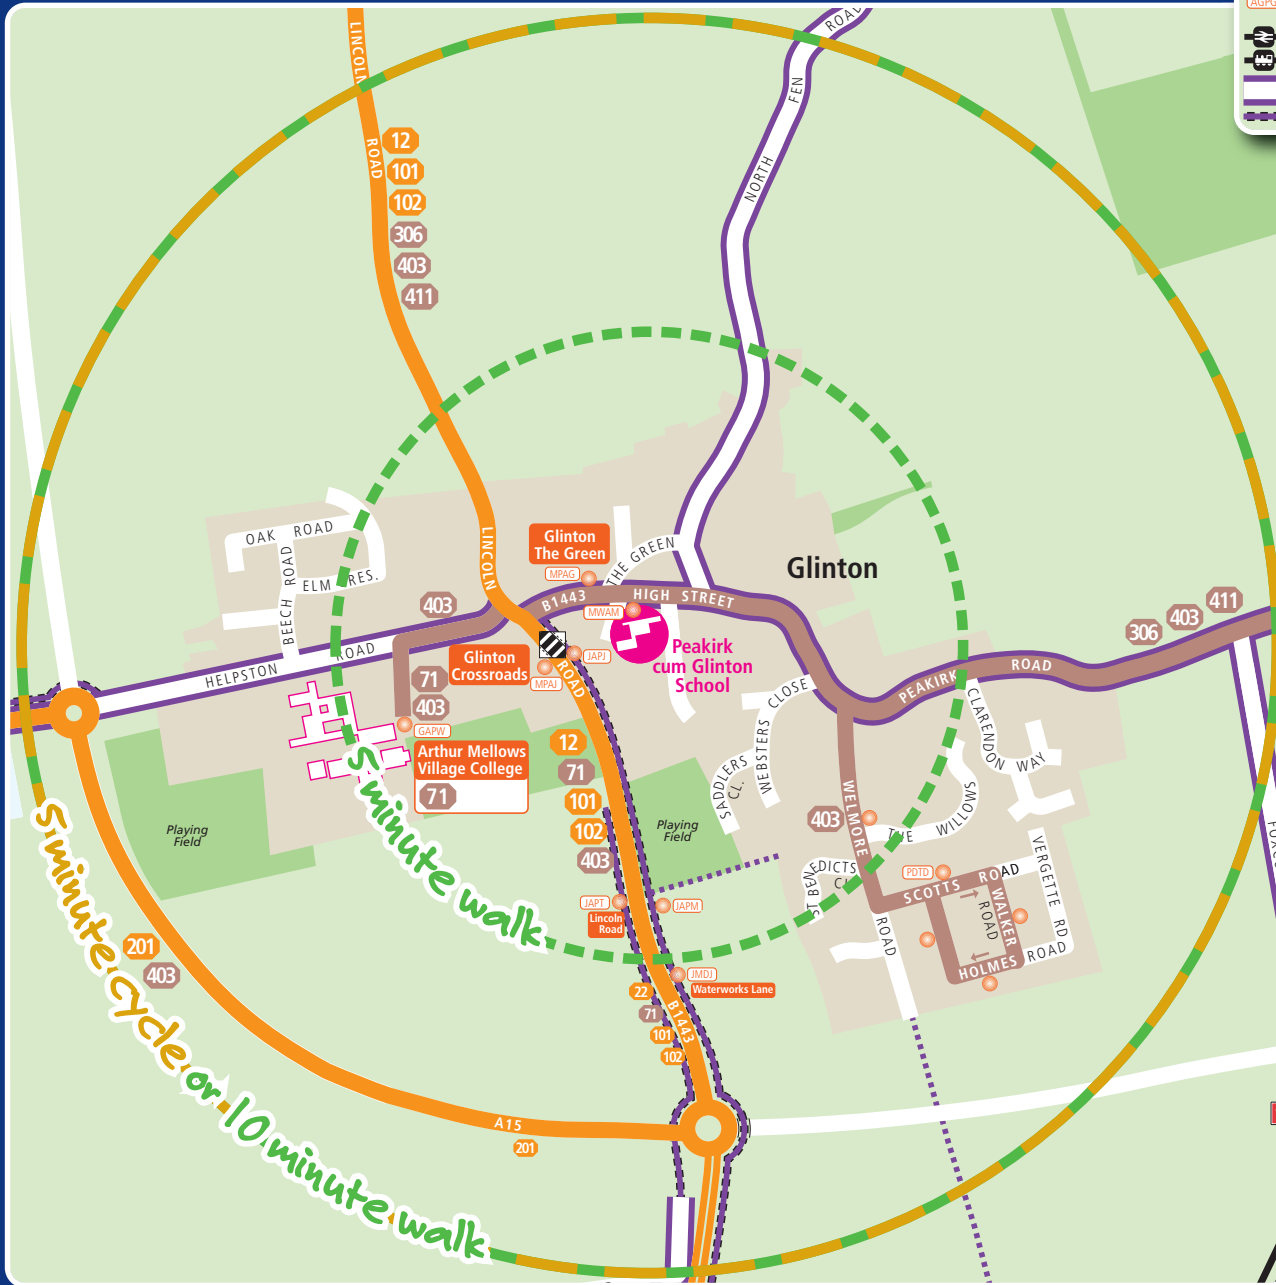

# Get in the Zone at Peakirk cum Glinton School!

Are you in the zone? It takes less than 10 minutes to walk or cycle from the zones on the map to school, so give it a go! It makes you feel great and reduces congestion outside the school, making it safer too!

Outside the zone? Why not park at one of the boundary lines and walk the rest, car share with friends, or catch the bus to school?

**Key**

**Buses running Monday to Friday...**

- ...every 10 minutes
- ...every 10 and 20 minutes
- ...every 20 and 30 minutes
- ...between 30 and 60 minutes
- Less than hourly bus service
- Only operates in direction shown
- Bus stop

**Bus service terminus**

**Text & Go**

Text 'PET' and the 4 letter code shown (e.g. PETAGPG) to 84268

**National rail line and station**

**Heritage rail line and station**

**Recommended on-road cycle route**

**Traffic-free cycle and walking route**

**No cycling please walk**

**Signalled crossing**

**Level crossing**

**Subway**

**Zebra crossing**

**National Cycle Network route number**

**Green Wheel cycle route**