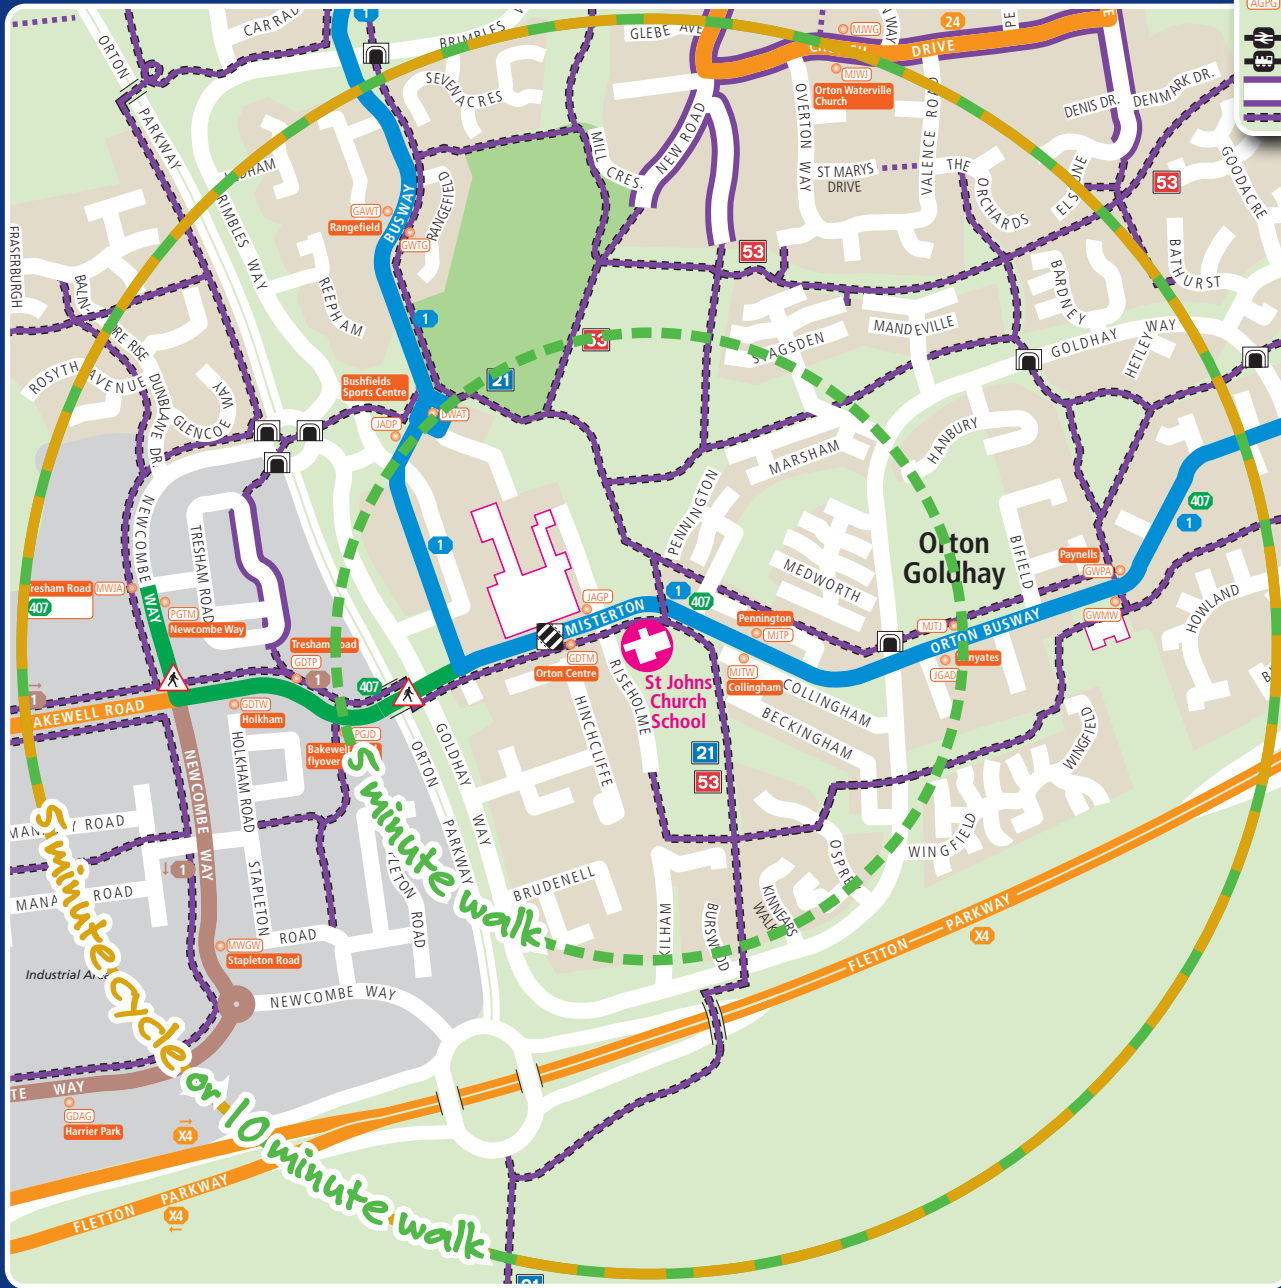

# Get in the Zone at St Johns Church School!

Are you in the zone? It takes less than 10 minutes to walk or cycle from the zones on the map to school, so give it a go! It makes you feel great and reduces congestion outside the school, making it safer too!

Outside the zone? Why not park at one of the boundary lines and walk the rest, car share with friends, or catch the bus to school?

**Bus service terminus**

**Text & Go**  
Text 'PET' and the 4 letter code shown (e.g. PETAGPG) to 84268

**National rail line and station**

**Heritage rail line and station**

**Recommended on-road cycle route**

**Traffic-free cycle and walking route**

**No cycling please walk**

**Signalled crossing**

**Level crossing**

**Subway**

**Zebra crossing**

**National Cycle Network route number**

**Green Wheel cycle route**