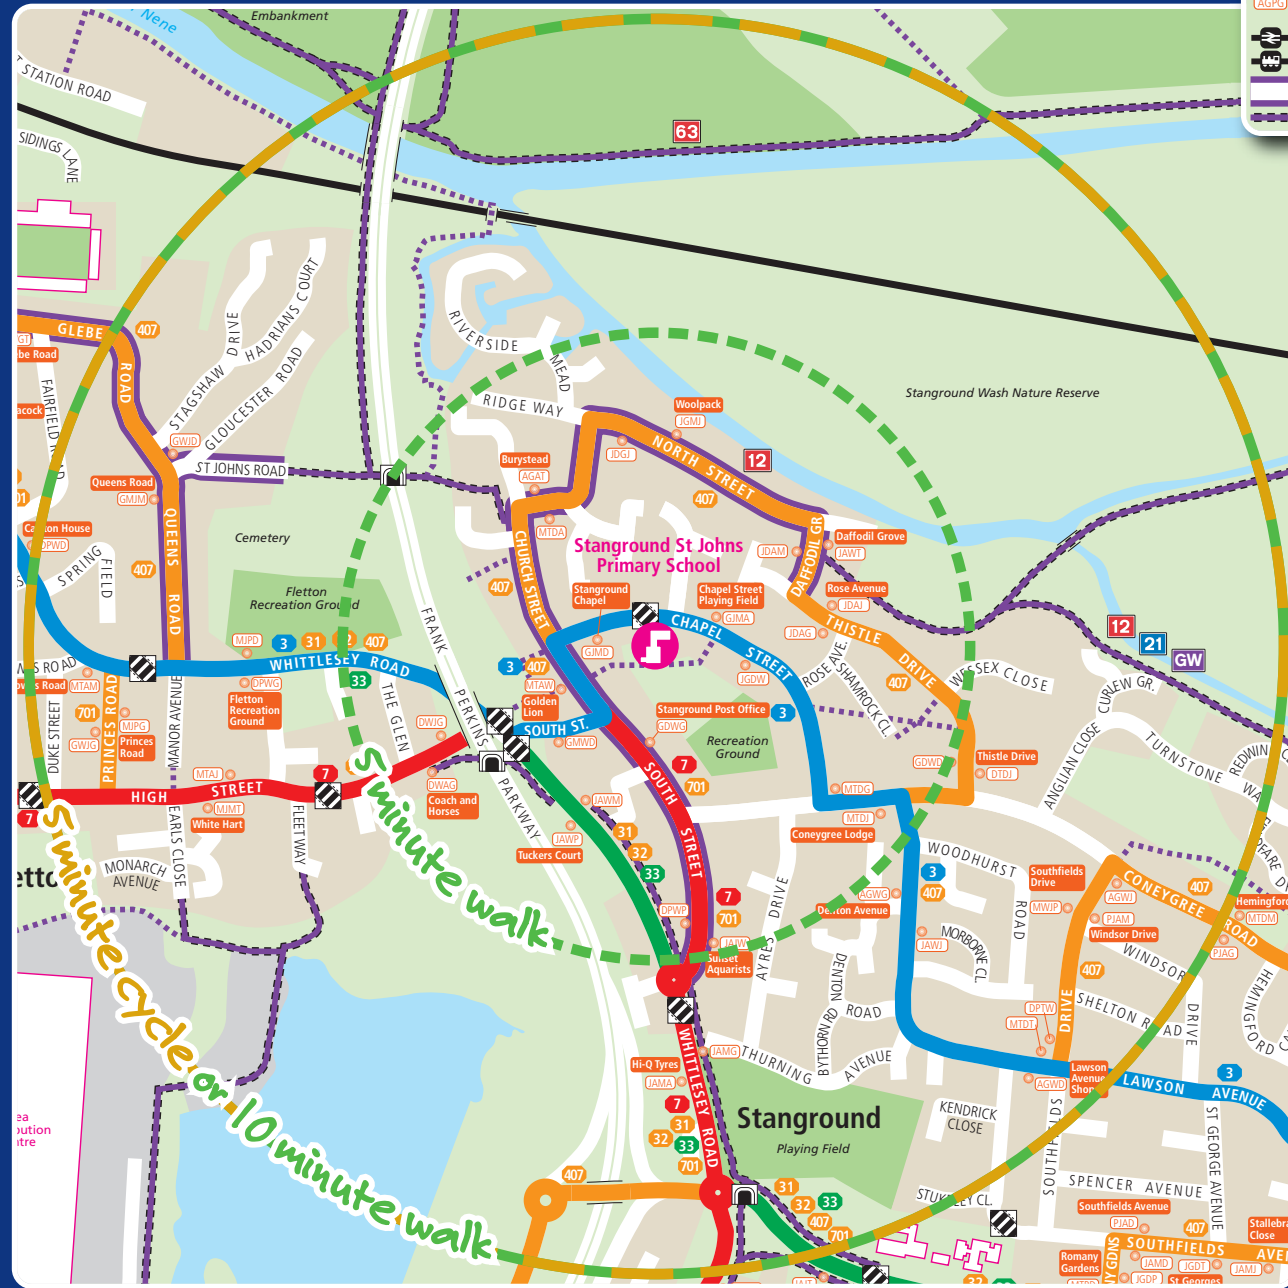

# Get in the Zone at Stanground St Johns School!

Are you in the zone? It takes less than 10 minutes to walk or cycle from the zones on the map to school, so give it a go! It makes you feel great and reduces congestion outside the school, making it safer too!

Outside the zone? Why not park at one of the boundary lines and walk the rest, car share with friends, or catch the bus to school?

**Bus service terminus**

**Text & Go**  
Text 'PET' and the 4 letter code shown (e.g. PETAGPG) to 84268

**National rail line and station**

**Heritage rail line and station**

**Recommended on-road cycle route**

**Traffic-free cycle and walking route**

**No cycling please walk**

**Signalled crossing**

**Level crossing**

**Zebra crossing**

**Subway**

**12 National Cycle Network route number**

**21 Green Wheel cycle route**