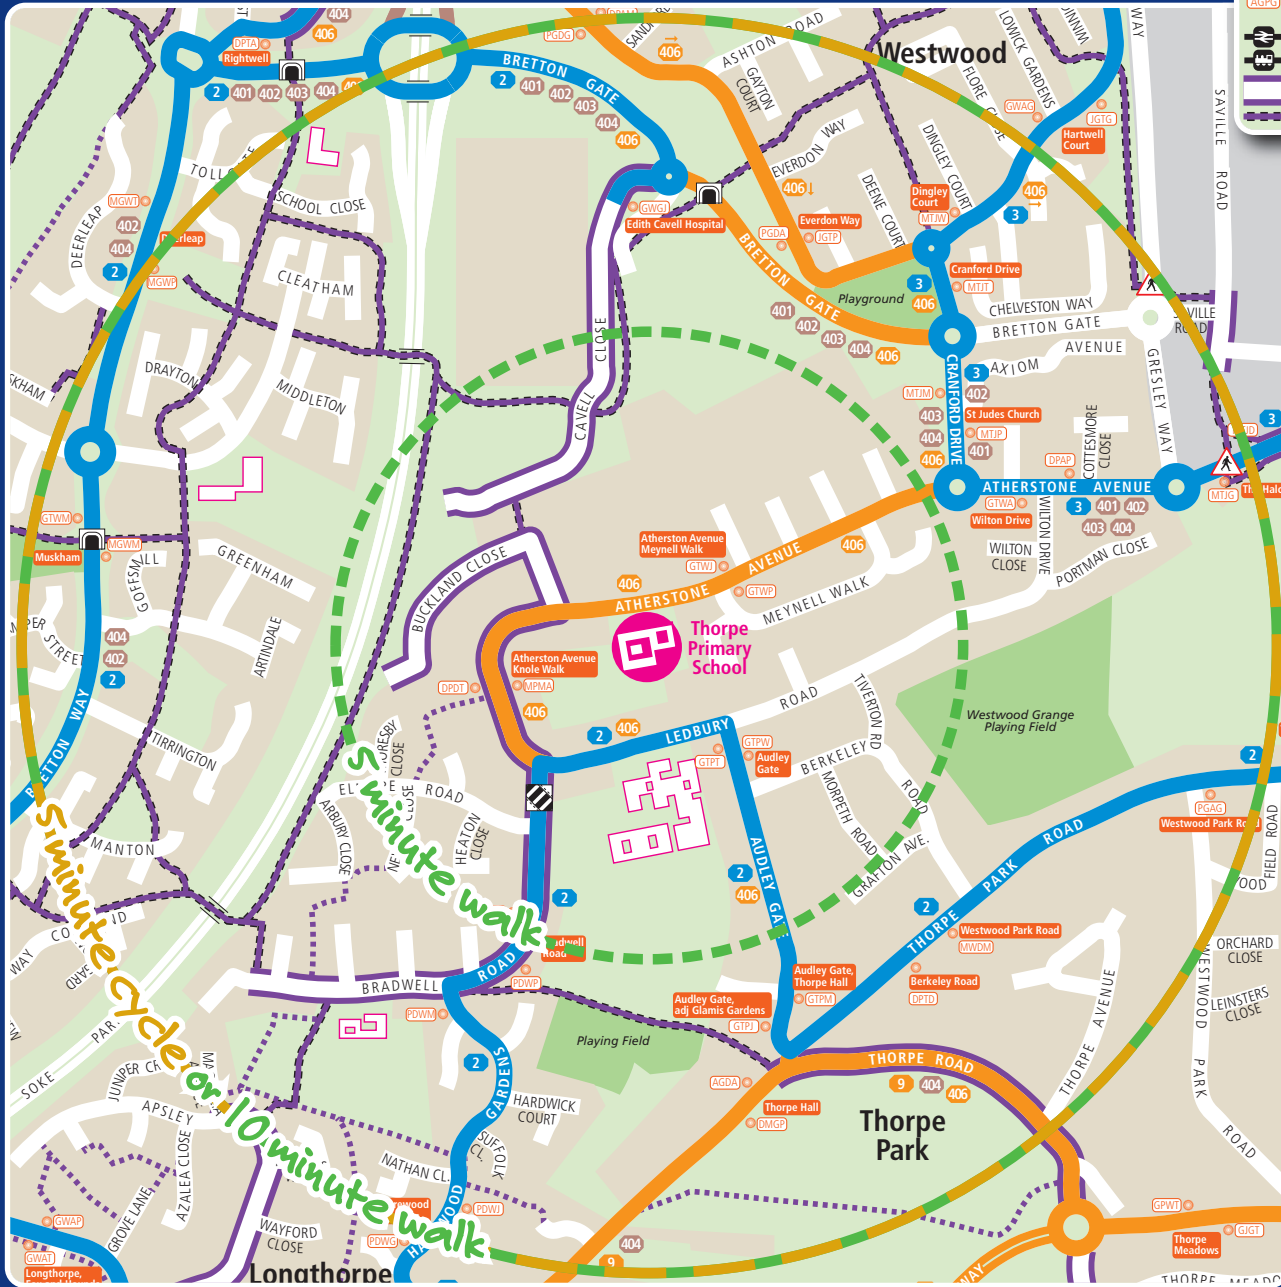

# Get in the Zone at Thorpe School!

Are you in the zone? It takes less than 10 minutes to walk or cycle from the zones on the map to school, so give it a go! It makes you feel great and reduces congestion outside the school, making it safer too!

Outside the zone? Why not park at one of the boundary lines and walk the rest, car share with friends, or catch the bus to school?

**Bus service terminus**

**Text & Go**  
Text 'PET' and the 4 letter code shown (e.g. PETAGPG) to 84268

**National rail line and station**  
**Heritage rail line and station**

**Recommended on-road cycle route**  
**Traffic-free cycle and walking route**

**No cycling please walk**  
**Signalled crossing**  
**Level crossing**  
**Subway**  
**Zebra crossing**  
**National Cycle Network route number**  
**Green Wheel cycle route**  
**Pedestrian area**  
**Walking route**