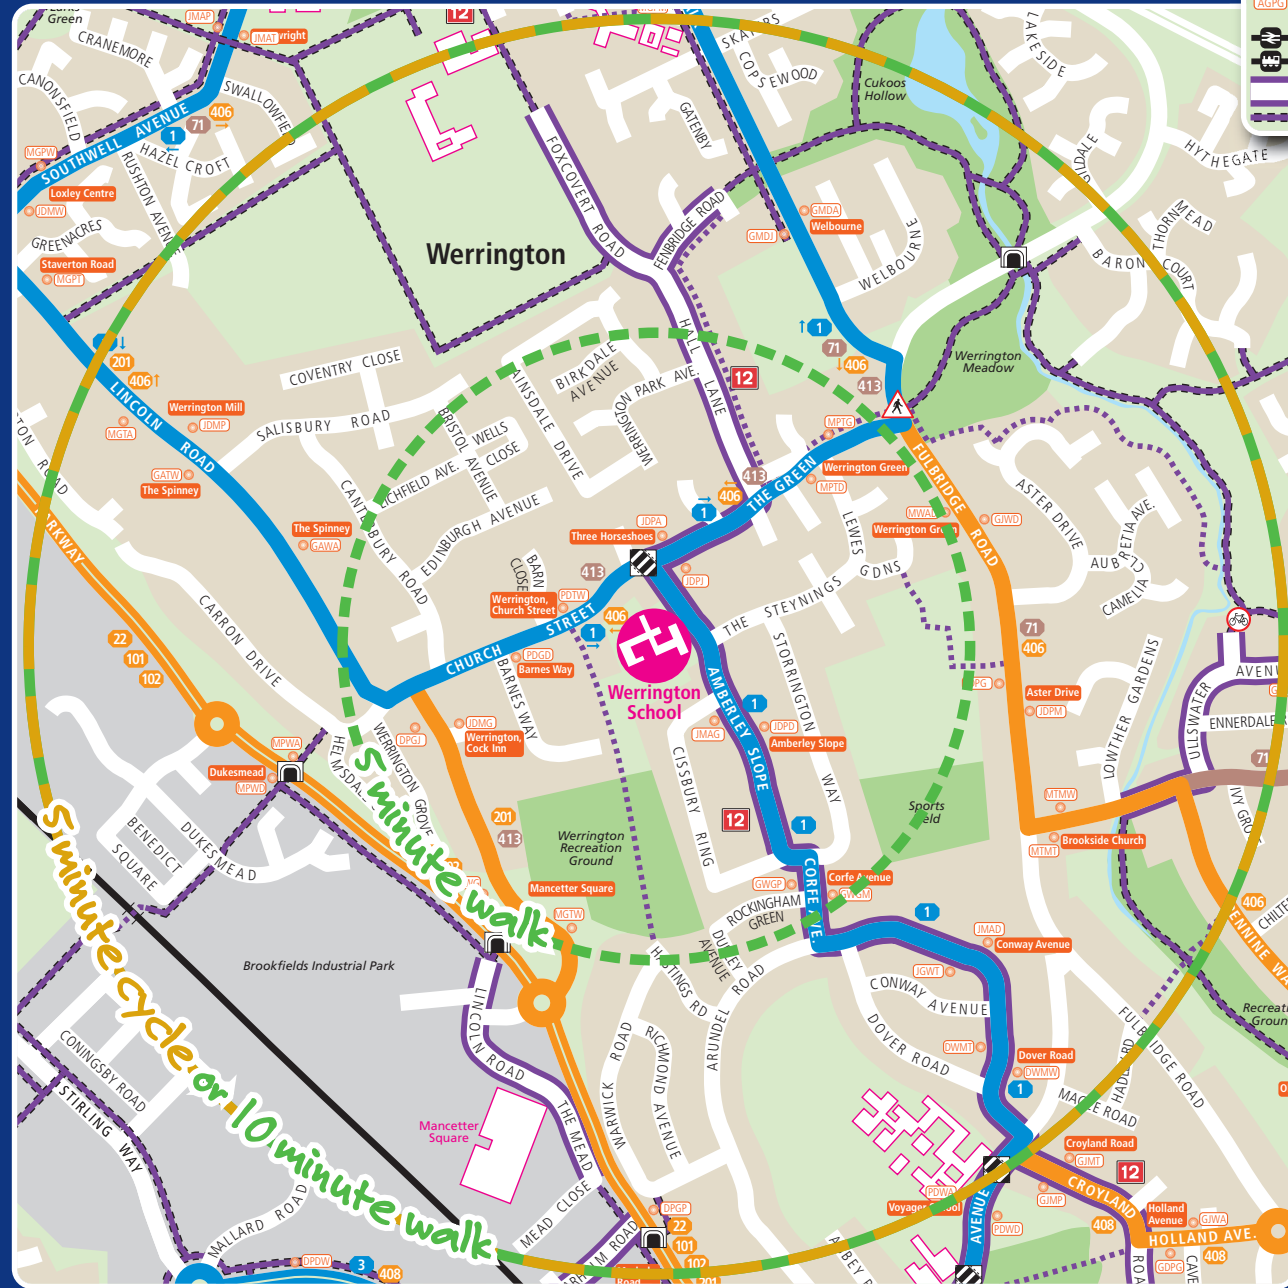

Get in the Zone at Werrington School!

Are you in the zone? It takes less than 10 minutes to walk or cycle from the zones on the map to school, so give it a go! It makes you feel great and reduces congestion outside the school, making it safer too!

Outside the zone? Why not park at one of the boundary lines and walk the rest, car share with friends, or catch the bus to school?

Key

Buses running Monday to Friday...

- ...every 10 minutes
- ...every 10 and 20 minutes
- ...every 20 and 30 minutes
- ...between 30 and 60 minutes
- Less than hourly bus service
- Only operates in direction shown
- Bus stop

Bus service terminus

Text & Go
Text 'PET' and the 4 letter code shown (e.g. PETAGG) to 84268

National rail line and station

Heritage rail line and station

Recommended on-road cycle route

Traffic-free cycle and walking route

No cycling please walk

Signalled crossing

Level crossing

Subway

Zebra crossing

National Cycle Network route number

Green Wheel cycle route

Pedestrian area