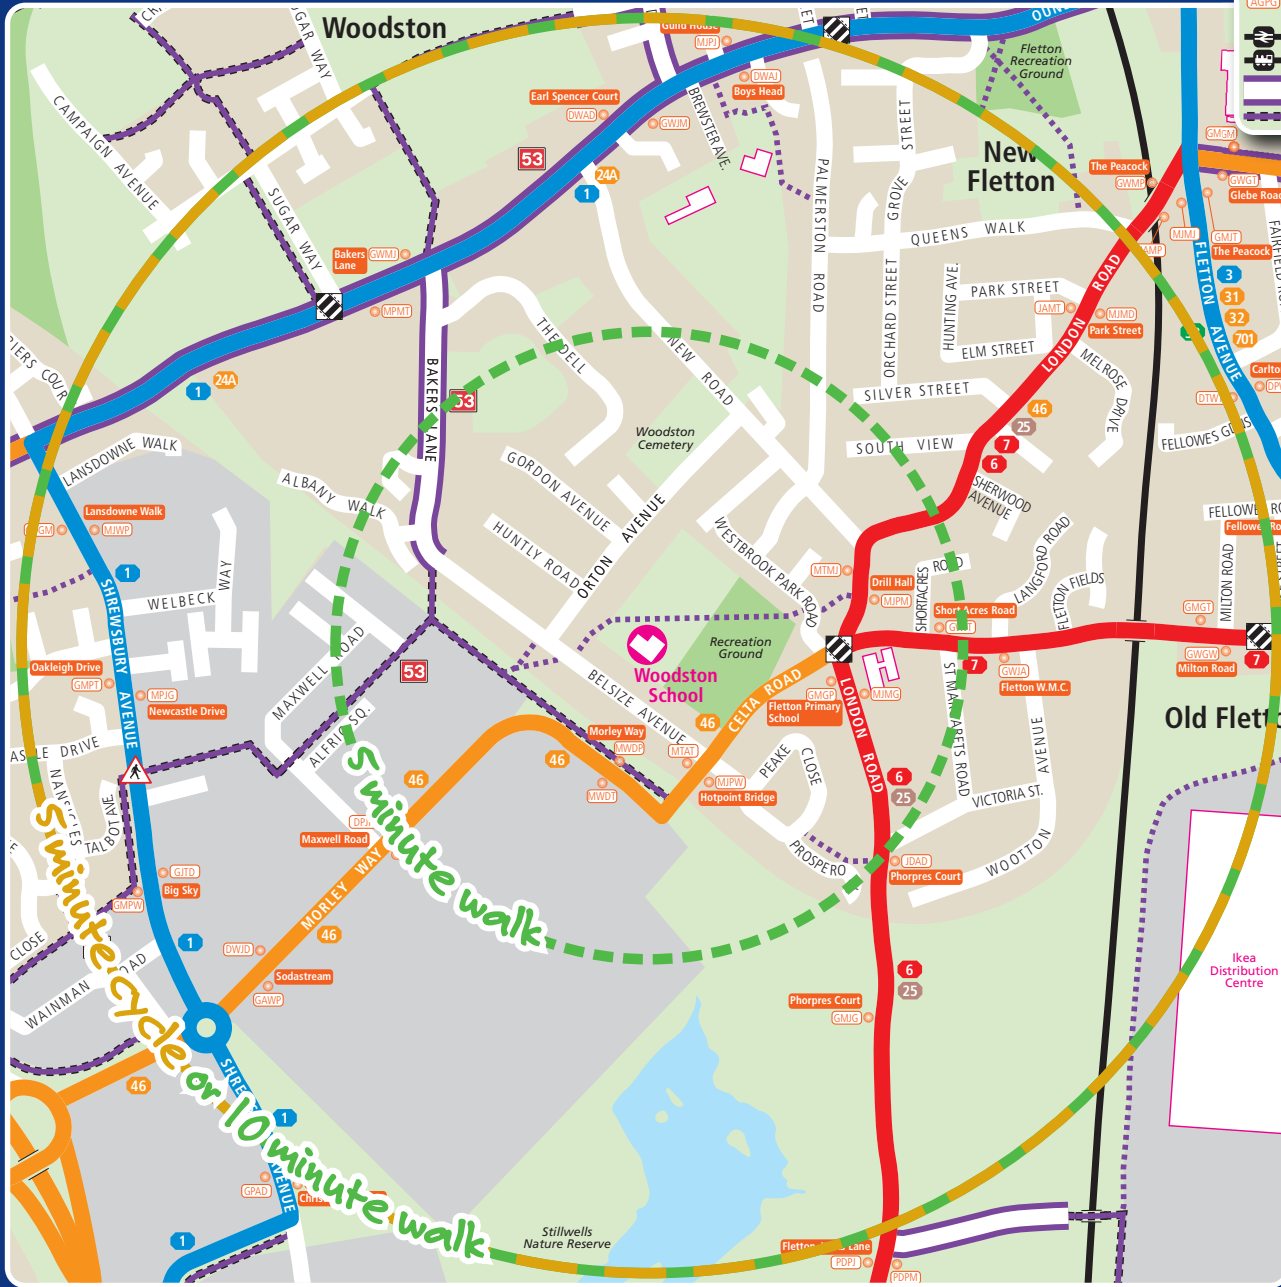

Get in the Zone at Woodston School!

Are you in the zone? It takes less than 10 minutes to walk or cycle from the zones on the map to school, so give it a go! It makes you feel great and reduces congestion outside the school, making it safer too!

Outside the zone? Why not park at one of the boundary lines and walk the rest, car share with friends, or catch the bus to school?

Key

Buses running Monday to Friday...

- ...every 10 minutes
- ...every 10 and 20 minutes
- ...every 20 and 30 minutes
- ...between 30 and 60 minutes
- Less than hourly bus service
- Only operates in direction shown
- Bus stop

Bus service terminus

Text & Go
Text 'PET' and the 4 letter code shown (e.g. PETAGPG) to 84268

National rail line and station

Heritage rail line and station

Recommended on-road cycle route

Traffic-free cycle and walking route

No cycling please walk

Signalled crossing

Level crossing

Subway

Zebra crossing

National Cycle Network route number

Green Wheel cycle route

Pedestrian area