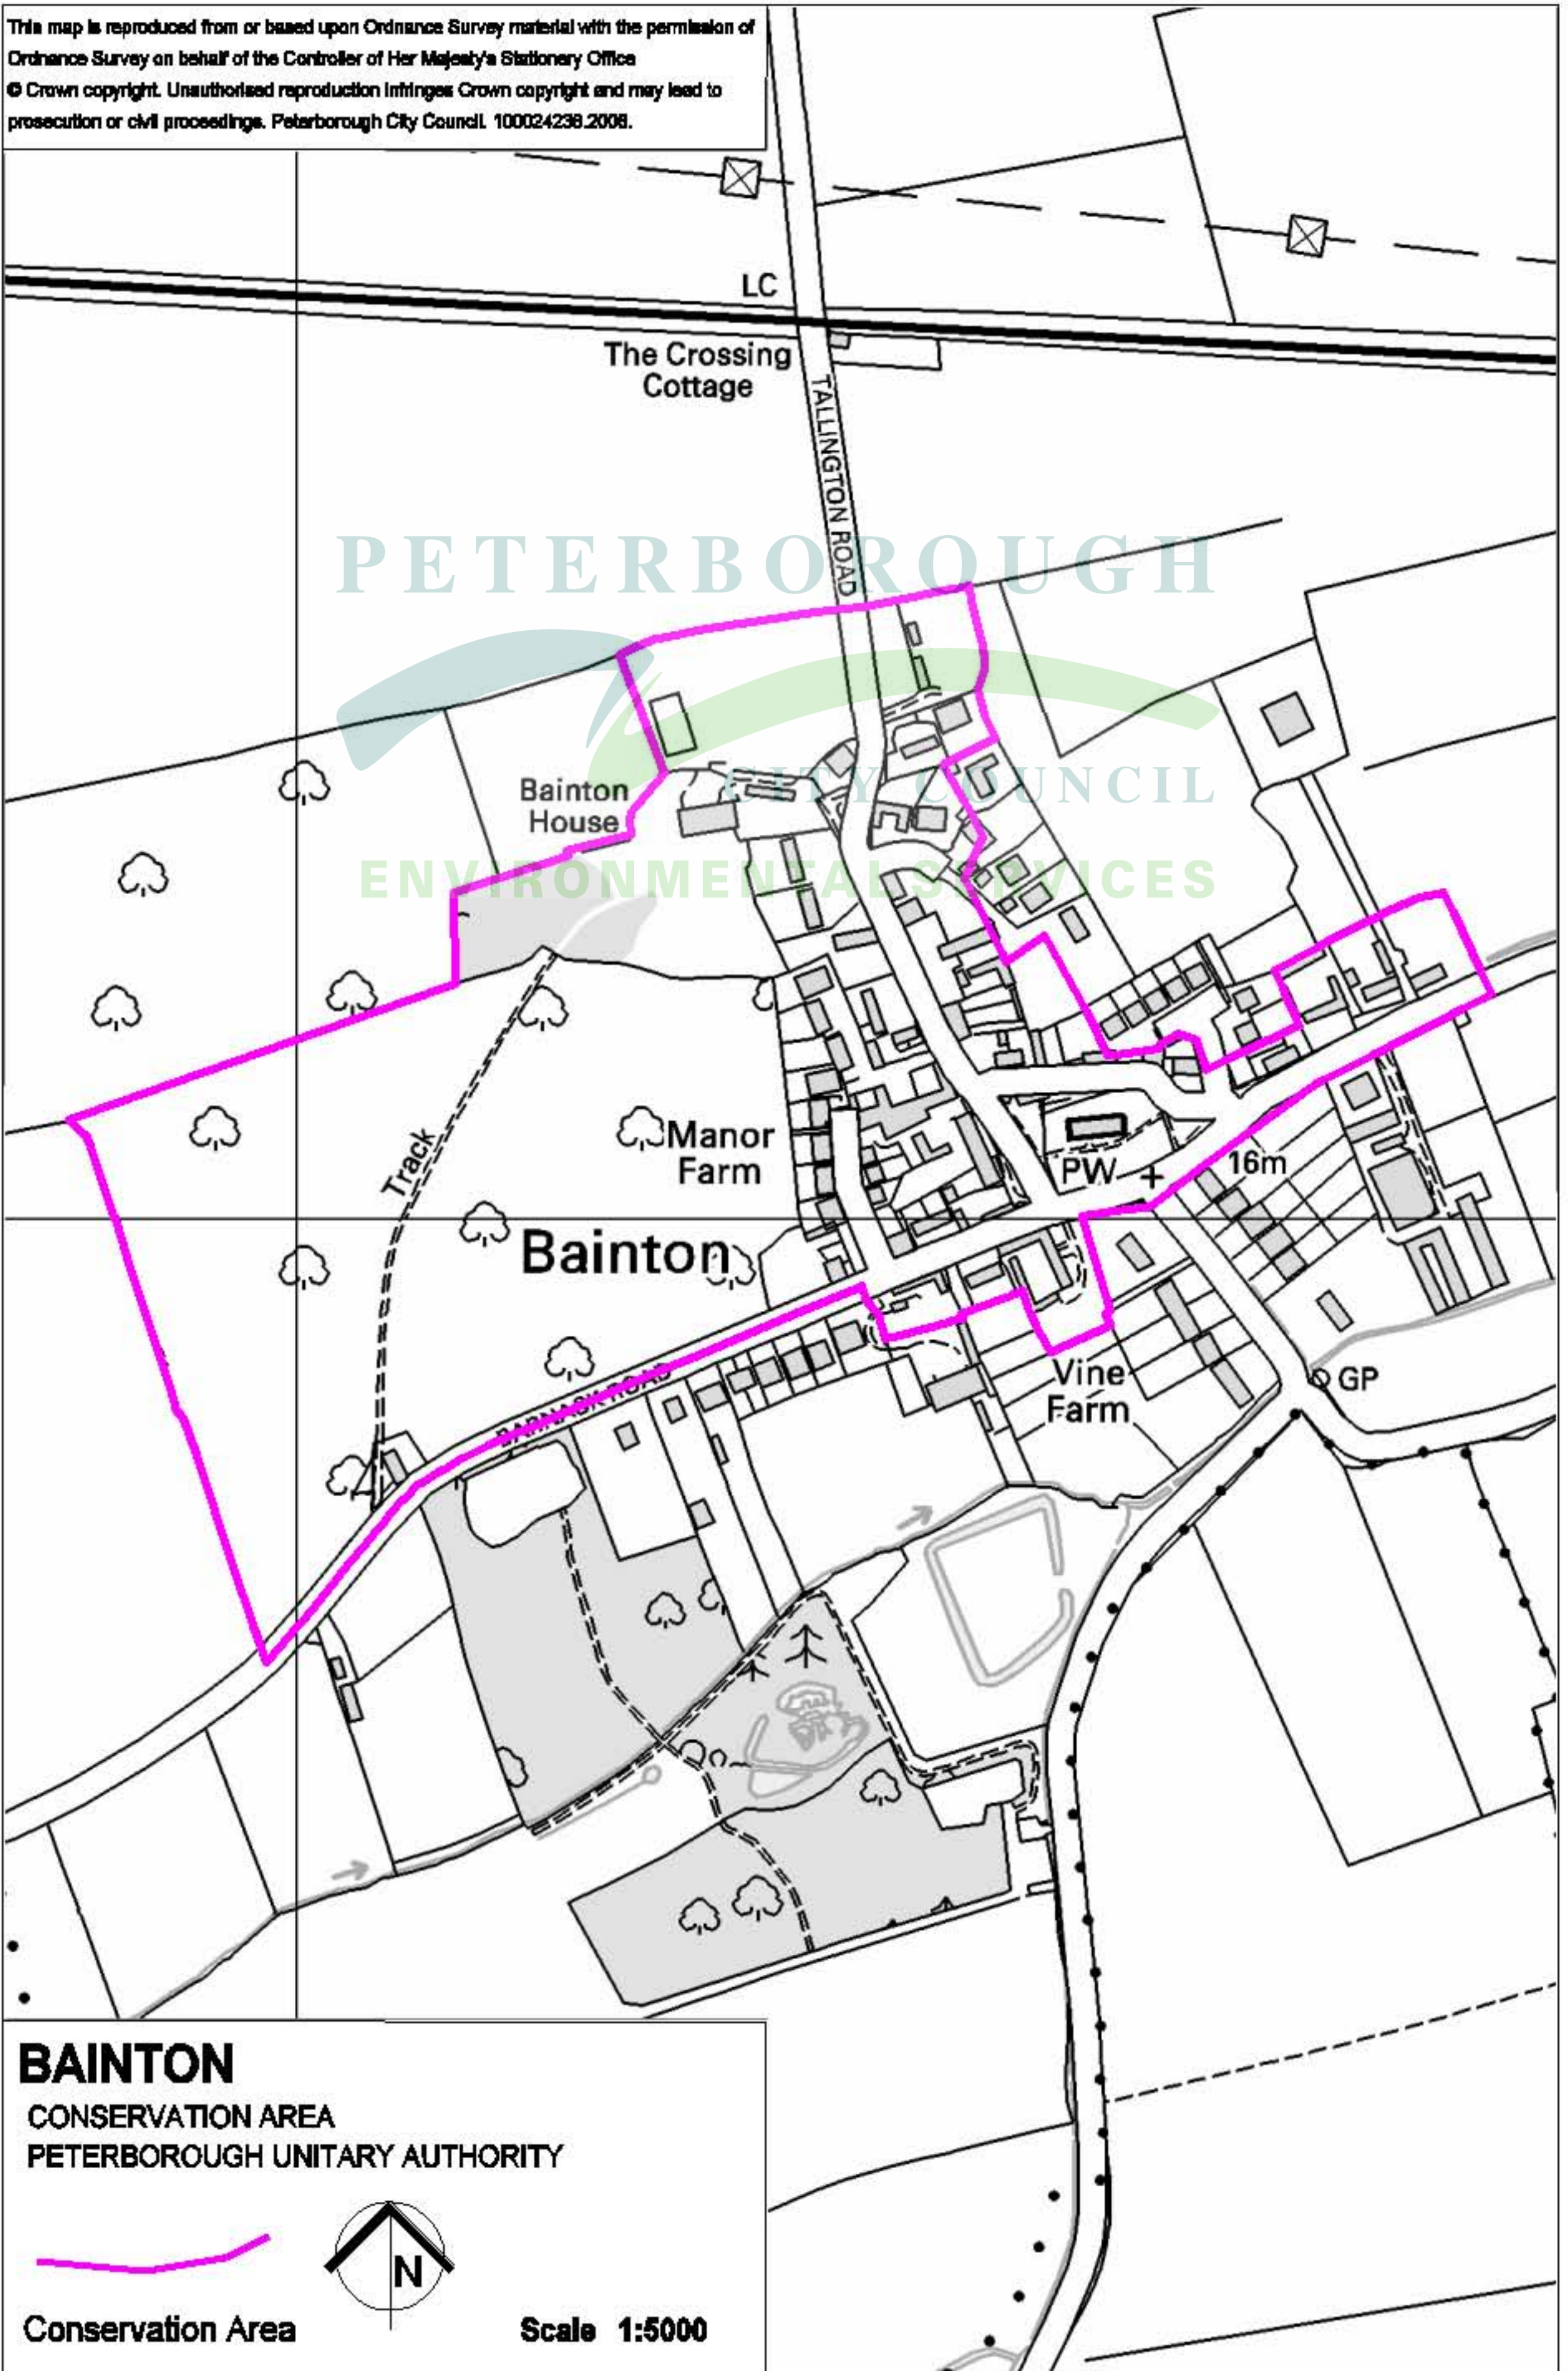

This map is reproduced from or based upon Ordnance Survey material with the permission of Ordnance Survey on behalf of the Controller of Her Majesty's Stationary Office
© Crown copyright. Unauthorised reproduction infringes Crown copyright and may lead to prosecution or civil proceedings. Peterborough City Council. 100024238.2008.

BAINTON
CONSERVATION AREA
PETERBOROUGH UNITARY AUTHORITY

Conservation Area Scale 1:5000